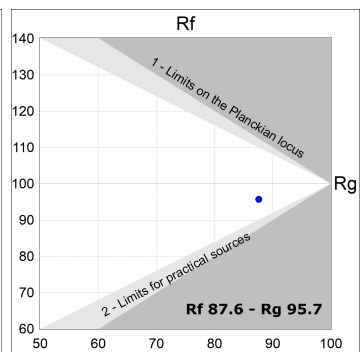

Finish: Texturised white RAL 9010

Installation: Recessed

TECHNICAL SPECIFICATIONS:

Light output:	2.826 lm	°K :	4000
Plum:	28,3W	CRI :	90
Efficacy:	99,9 lm/w	R9 :	64
UGR:	<19	MacAdam:	3
Type:	COB	Power Supply:	220-240V 50/60Hz
LED Lifetime:	78.000 L80B10 (Ta=25°C)	Gear:	Adjustable DALI
Power:	25W		

Light output tolerance +/- 10%

CUSTOM MADE OPTIONS:

HANCE DOWNLIGHT

HD2RE30FL940DW

HANCE G2 DOWN REC 3000 9NW FL DALI WH

PHOTOMETRIC DATA :

HD2RE30FL940DW
 $\eta = 100\%$
 $I_{max} = 2005 \text{ cd/klm}$
 UTE:
 CIE: 100 100 100 100 100