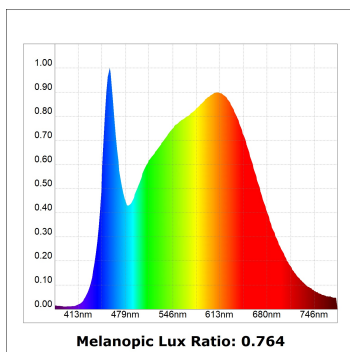

Finish: Texturised white RAL 9010

Installation: Recessed

TECHNICAL SPECIFICATIONS:

Light output:	2.826 lm	°K :	4000
Plum:	28,3W	CRI :	90
Efficacy:	99,9 lm/w	R9 :	64
UGR:	<19	MacAdam:	3
Type:	COB	Power Supply:	220-240V 50/60Hz
LED Lifetime:	78.000 L80B10 (Ta=25°C)	Gear:	Adjustable DALI
Power:	25W		

Light output tolerance +/- 10%

CUSTOM MADE OPTIONS:

HANCE DOWNLIGHT

HD2RE30FL940DW

HANCE G2 DOWN REC 3000 9NW FL DALI WH

PHOTOMETRIC DATA :

HD2RE30FL940DW
 $\eta = 100\%$
 $I_{max} = 2005 \text{ cd/klm}$
 UTE:
 CIE: 100 100 100 100 100