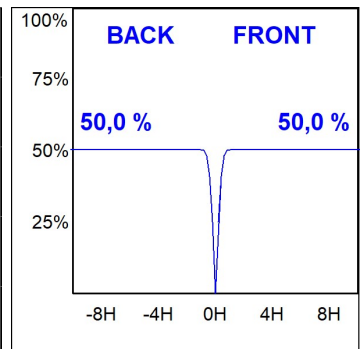

Finish: Texturised white RAL 9010

Installation: Recessed

TECHNICAL SPECIFICATIONS:

Light output:	2.826 lm	°K :	4000
Plum:	28,3W	CRI :	90
Efficacy:	99,9 lm/w	R9 :	64
UGR:	<19	MacAdam:	3
Type:	COB	Power Supply:	220-240V 50/60Hz
LED Lifetime:	78.000 L80B10 (Ta=25°C)	Gear:	Adjustable DALI
Power:	25W		

Light output tolerance +/- 10%

CUSTOM MADE OPTIONS:

HANCE DOWNLIGHT

HD2RE30FL940DW

HANCE G2 DOWN REC 3000 9NW FL DALI WH

PHOTOMETRIC DATA :

HD2RE30FL940DW
 $\eta = 100\%$
 $I_{max} = 2005 \text{ cd/klm}$
 UTE:
 CIE: 100 100 100 100 100