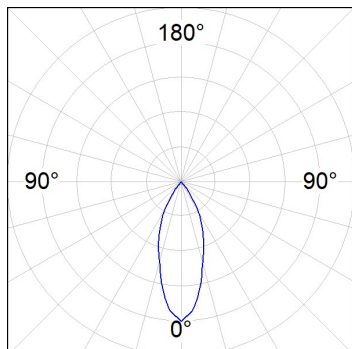

Finish: Texturised white RAL 9010

Installation: Recessed

TECHNICAL SPECIFICATIONS:

Light output:	2.826 lm	°K :	4000
Plum:	28,3W	CRI :	90
Efficacy:	99,9 lm/w	R9 :	64
UGR:	<19	MacAdam:	3
Type:	COB	Power Supply:	220-240V 50/60Hz
LED Lifetime:	78.000 L80B10 (Ta=25°C)	Gear:	Adjustable DALI
Power:	25W		

Light output tolerance +/- 10%

CUSTOM MADE OPTIONS:

HANCE DOWNLIGHT

HD2RE30FL940DW

HANCE G2 DOWN REC 3000 9NW FL DALI WH

PHOTOMETRIC DATA :

HD2RE30FL940DW
 $\eta = 100\%$
 $I_{max} = 2005 \text{ cd/klm}$
 UTE:
 CIE: 100 100 100 100 100