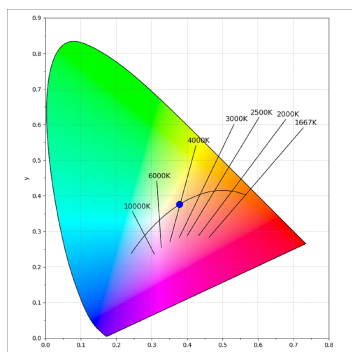

Finish: Texturised white RAL 9010

Installation: Recessed

TECHNICAL SPECIFICATIONS:

Light output:	2.826 lm	°K :	4000
Plum:	28,3W	CRI :	90
Efficacy:	99,9 lm/w	R9 :	64
UGR:	<19	MacAdam:	3
Type:	COB	Power Supply:	220-240V 50/60Hz
LED Lifetime:	78.000 L80B10 (Ta=25°C)	Gear:	Adjustable DALI
Power:	25W		

Light output tolerance +/- 10%

CUSTOM MADE OPTIONS:

HANCE DOWNLIGHT

HD2RE30FL940DW

HANCE G2 DOWN REC 3000 9NW FL DALI WH

PHOTOMETRIC DATA :

HD2RE30FL940DW
 $\eta = 100\%$
 $I_{max} = 2005 \text{ cd/klm}$
 UTE:
 CIE: 100 100 100 100 100