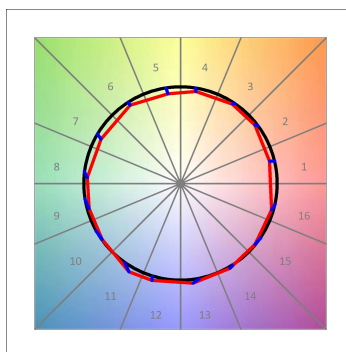

HANCE DOWNLIGHT

HD2RE30FL940DW

HANCE G2 DOWN REC 3000 9NW FL DALI WH

PHOTOMETRIC DATA :

HD2RE30FL940DW
 $\eta = 100\%$
 $I_{max} = 2005 \text{ cd/klm}$
UTE:
CIE: 100 100 100 100 100