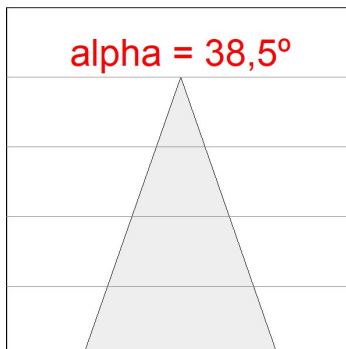

HANCE DOWNLIGHT

HD2RE30FL940DW

HANCE G2 DOWN REC 3000 9NW FL DALI WH

PHOTOMETRIC DATA :

HD2RE30FL940DW
 $\eta = 100\%$
 $I_{max} = 2005 \text{ cd/klm}$
UTE:
CIE: 100 100 100 100 100