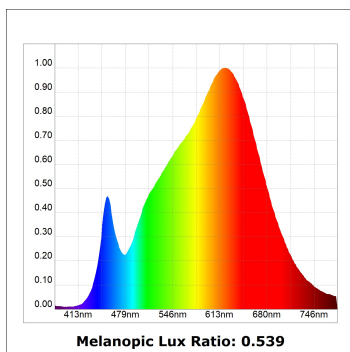

HANCE DOWNLIGHT

HD2RE30FL930NW

HANCE G2 DOWN REC 3000 9WW FL WH

PHOTOMETRIC DATA :

HD2RE30FL930NW
 $\eta = 100\%$
 $I_{max} = 2005 \text{ cd/klm}$
UTE:
CIE: 100 100 100 100 100