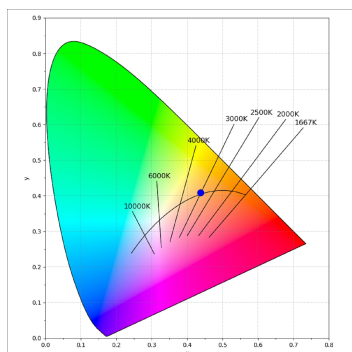

HANCE DOWNLIGHT

HD2RE30FL930NW

HANCE G2 DOWN REC 3000 9WW FL WH

PHOTOMETRIC DATA :

HD2RE30FL930NW
 $\eta = 100\%$
 $I_{max} = 2005 \text{ cd/klm}$
UTE:
CIE: 100 100 100 100 100