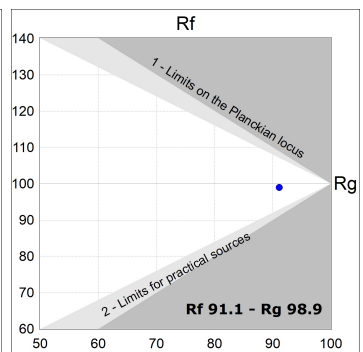

HANCE DOWNLIGHT

HD2RE30FL930NW

HANCE G2 DOWN REC 3000 9WW FL WH

PHOTOMETRIC DATA :

HD2RE30FL930NW
 $\eta = 100\%$
 $I_{max} = 2005 \text{ cd/klm}$
UTE:
CIE: 100 100 100 100 100