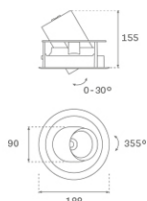

**HD2RE30FL930NW**

**HANCE G2 DOWN REC 3000 9WW FL WH**

**Description:**

LAMP multidirectional recessed downlight HANCE G2 DOWN REC 3000. Allowing 355° rotation and tilting up to 30°. Body and frame made of die-cast aluminium for proper thermal management. Black polycarbonate injection moulded anti-glare ring. 35° flood reflector. LED COB, 3000K and CRI90. Electronic ON OFF control gear included. IP20, IK07 ratings. Insulation Class II. LED life time: 78.000 L80B10 (Ta=25°C). Available finishes: Textured white and textured black.

**Finish:** Texturised white RAL 9010

**Installation:** Recessed

**TECHNICAL SPECIFICATIONS:**

<b>Light output:</b>	2.678 lm	<b>°K :</b>	3000
<b>Plum:</b>	28,3W	<b>CRI :</b>	90
<b>Efficacy:</b>	94,6 lm/w	<b>R9 :</b>	61
<b>UGR:</b>	<19	<b>MacAdam:</b>	3
<b>Type:</b>	COB	<b>Power Supply:</b>	220-240V 50/60Hz
<b>LED Lifetime:</b>	78.000 L80B10 (Ta=25°C)	<b>Gear:</b>	Electronic
<b>Power:</b>	25W		