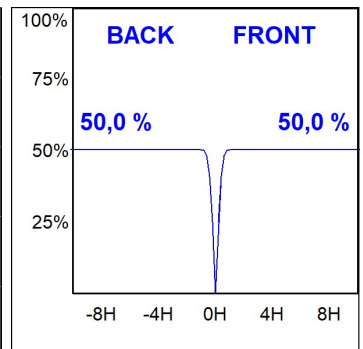

HANCE DOWNLIGHT

HD2RE30FL930NW

HANCE G2 DOWN REC 3000 9WW FL WH

PHOTOMETRIC DATA :

HD2RE30FL930NW
 $\eta = 100\%$
 $I_{max} = 2005 \text{ cd/klm}$
UTE:
CIE: 100 100 100 100 100