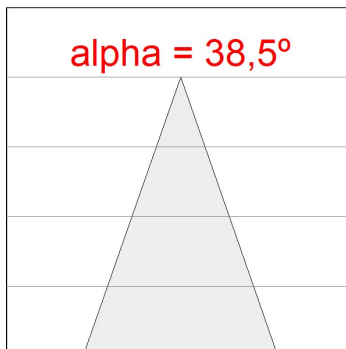

HANCE DOWNLIGHT

HD2RE30FL930NW

HANCE G2 DOWN REC 3000 9WW FL WH

PHOTOMETRIC DATA :

HD2RE30FL930NW
 $\eta = 100\%$
 $I_{max} = 2005 \text{ cd/klm}$
UTE:
CIE: 100 100 100 100 100