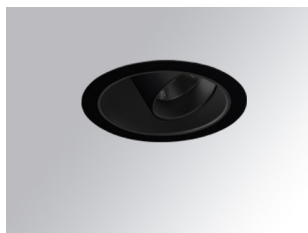

# HANCE DOWNLIGHT

HD2RE30FL930NB

### Description:

LAMP multidirectional recessed downlight HANCE G2 DOWN REC 3000. Allowing 355° rotation and tilting up to 30°. Body and frame made of die-cast aluminium for proper thermal management. Black polycarbonate injection moulded anti-glare ring. 35° flood reflector. LED COB, 3000K and CRI90. Electronic ON OFF control gear included. IP20, IK07 ratings. Insulation Class II. LED life time: 78.000 L80B10 (Ta=25°C). Available finishes: Textured white and textured black.

**Finish:** Texturised black RAL 9011

**Installation:** Recessed