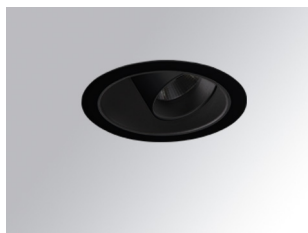

HD2RE30FL930DB

HANCE G2 DOWN REC 3000 9WW FL DALI BK

Description:

LAMP multidirectional recessed downlight HANCE G2 DOWN REC 3000. Allowing 355° rotation and tilting up to 30°. Body and frame made of die-cast aluminium for proper thermal management. Black polycarbonate injection moulded anti-glare ring. 35° flood reflector. LED COB, 3000K and CRI90. Electronic DALI control gear included. IP20, IK07 ratings. Insulation Class II. LED life time: 78.000 L80B10 (Ta=25°C). Available finishes: Textured white and textured black.

Finish: Texturised black RAL 9011

Installation: Recessed

TECHNICAL SPECIFICATIONS:

Light output:	2.678 lm	°K :	3000
Plum:	28,3W	CRI :	90
Efficacy:	94,6 lm/w	R9 :	61
UGR:	<19	MacAdam:	3
Type:	COB	Power Supply:	220-240V 50/60Hz
LED Lifetime:	78.000 L80B10 (Ta=25°C)	Gear:	Adjustable DALI
Power:	25W		