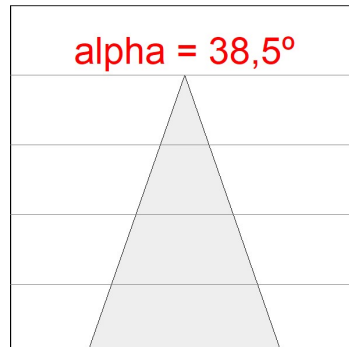

Light output tolerance +/- 10%

CUSTOM MADE OPTIONS:

HANCE DOWNLIGHT

HD2RE30FL930DB

HANCE G2 DOWN REC 3000 9WW FL DALI BK

PHOTOMETRIC DATA :

HD2RE30FL930DB
 $\eta = 100\%$
 $I_{max} = 2005 \text{ cd/klm}$
 UTE:
 CIE: 100 100 100 100 100