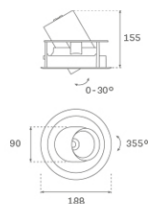

HD2RE30FL930DB

HANCE G2 DOWN REC 3000 9WW FL DALI BK

Description:

LAMP multidirectional recessed downlight HANCE G2 DOWN REC 3000. Allowing 355° rotation and tilting up to 30°. Body and frame made of die-cast aluminium for proper thermal management. Black polycarbonate injection moulded anti-glare ring. 35° flood reflector. LED COB, 3000K and CRI90. Electronic DALI control gear included. IP20, IK07 ratings. Insulation Class II. LED life time: 78.000 L80B10 (Ta=25°C). Available finishes: Textured white and textured black.

Finish: Texturised black RAL 9011

Installation: Recessed

TECHNICAL SPECIFICATIONS:

Light output:	2.678 lm	°K :	3000
Plum:	28,3W	CRI :	90
Efficacy:	94,6 lm/w	R9 :	61
UGR:	<19	MacAdam:	3
Type:	COB	Power Supply:	220-240V 50/60Hz
LED Lifetime:	78.000 L80B10 (Ta=25°C)	Gear:	Adjustable DALI
Power:	25W		