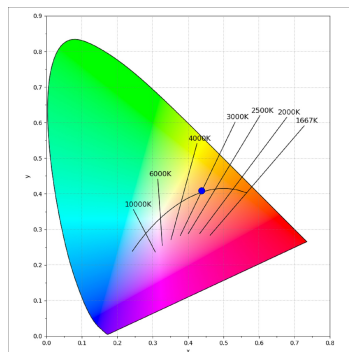

Light output tolerance +/- 10%

CUSTOM MADE OPTIONS:

HANCE DOWNLIGHT

HD2RE30FL930DB

HANCE G2 DOWN REC 3000 9WW FL DALI BK

PHOTOMETRIC DATA :

HD2RE30FL930DB
 $\eta = 100\%$
 $I_{max} = 2005 \text{ cd/klm}$
 UTE:
 CIE: 100 100 100 100 100