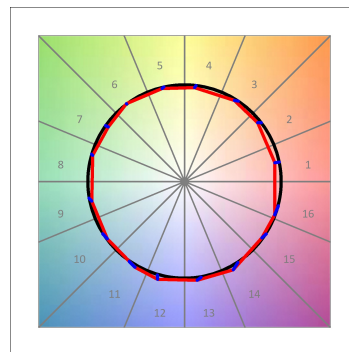

Light output tolerance +/- 10%

CUSTOM MADE OPTIONS:

HANCE DOWNLIGHT

HD2RE30FL930DB

HANCE G2 DOWN REC 3000 9WW FL DALI BK

PHOTOMETRIC DATA :

HD2RE30FL930DB
 $\eta = 100\%$
 $I_{max} = 2005 \text{ cd/klm}$
 UTE:
 CIE: 100 100 100 100 100