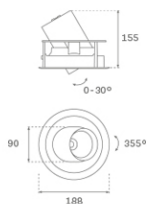

**HD2RE30FL840NW**

**HANCE G2 DOWN REC 3000 NW FL WH**

**Description:**

LAMP multidirectional recessed downlight HANCE G2 DOWN REC 3000. Allowing 355° rotation and tilting up to 30°. Body and frame made of die-cast aluminium for proper thermal management. Black polycarbonate injection moulded anti-glare ring. 35° flood reflector. LED COB, 4000K and CRI80. Electronic ON OFF control gear included. IP20, IK07 ratings. Insulation Class II. LED life time: 78.000 L80B10 (Ta=25°C). Available finishes: Textured white and textured black.

**Finish:** Texturised white RAL 9010

**Installation:** Recessed

**TECHNICAL SPECIFICATIONS:**

<b>Light output:</b>	3.318 lm	<b>°K :</b>	4000
<b>Plum:</b>	28,3W	<b>CRI :</b>	80
<b>Efficacy:</b>	117,2 lm/w	<b>R9 :</b>	64
<b>UGR:</b>	<19	<b>MacAdam:</b>	3
<b>Type:</b>	COB	<b>Power Supply:</b>	220-240V 50/60Hz
<b>LED Lifetime:</b>	78.000 L80B10 (Ta=25°C)	<b>Gear:</b>	Electronic
<b>Power:</b>	25W		

*Light output tolerance +/- 10%*

**CUSTOM MADE OPTIONS:**

PHOTOMETRIC DATA :

ACCESORIES :

Optical

**Product code:**

HS2HO75

**Description:**