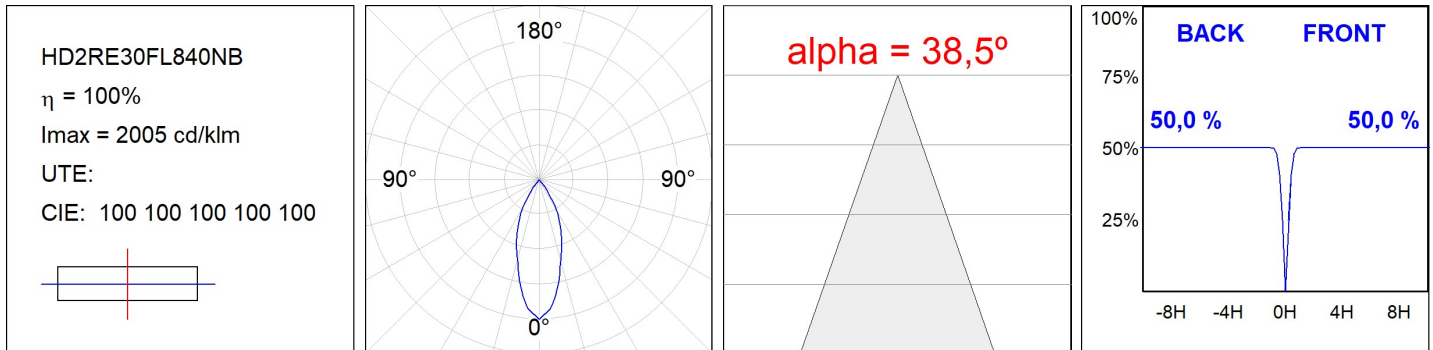

HD2RE30FL840NB

HANCE G2 DOWN REC 3000 NW FL BK

PHOTOMETRIC DATA :