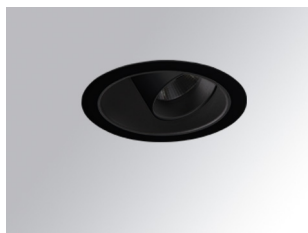

HANCE DOWNLIGHT

HD2RE30FL840NB

HANCE G2 DOWN REC 3000 NW FL BK

Description:

LAMP multidirectional recessed downlight HANCE G2 DOWN REC 3000. Allowing 355° rotation and tilting up to 30°. Body and frame made of die-cast aluminium for proper thermal management. Black polycarbonate injection moulded anti-glare ring. 35° flood reflector. LED COB, 4000K and CRI80. Electronic ON OFF control gear included. IP20, IK07 ratings. Insulation Class II. LED life time: 78.000 L80B10 (Ta=25°C). Available finishes: Textured white and textured black.

Finish: Texturised black RAL 9011

Installation: Recessed

TECHNICAL SPECIFICATIONS:

Light output:	3.318 lm	°K :	4000
Plum:	28,3W	CRI :	80
Efficacy:	117,2 lm/w	R9 :	64
UGR:	<19	MacAdam:	3
Type:	COB	Power Supply:	220-240V 50/60Hz
LED Lifetime:	78.000 L80B10 (Ta=25°C)	Gear:	Electronic
Power:	25W		