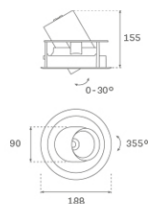

HANCE DOWNLIGHT

HD2RE30FL840NB

HANCE G2 DOWN REC 3000 NW FL BK

Description:

LAMP multidirectional recessed downlight HANCE G2 DOWN REC 3000. Allowing 355° rotation and tilting up to 30°. Body and frame made of die-cast aluminium for proper thermal management. Black polycarbonate injection moulded anti-glare ring. 35° flood reflector. LED COB, 4000K and CRI80. Electronic ON OFF control gear included. IP20, IK07 ratings. Insulation Class II. LED life time: 78.000 L80B10 (Ta=25°C). Available finishes: Textured white and textured black.

Finish: Texturised black RAL 9011

Installation: Recessed

TECHNICAL SPECIFICATIONS:

Light output:	3.318 lm	°K :	4000
Plum:	28,3W	CRI :	80
Efficacy:	117,2 lm/w	R9 :	64
UGR:	<19	MacAdam:	3
Type:	COB	Power Supply:	220-240V 50/60Hz
LED Lifetime:	78.000 L80B10 (Ta=25°C)	Gear:	Electronic
Power:	25W		