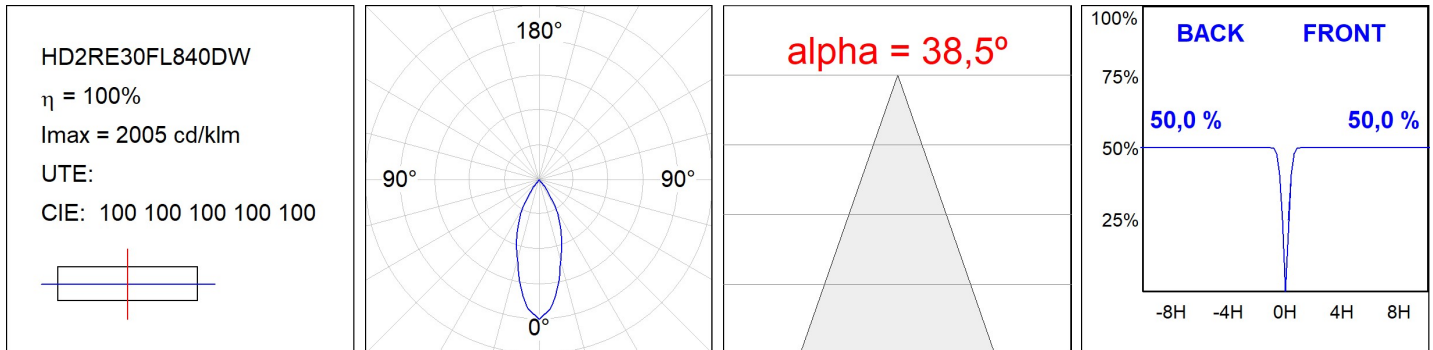

HD2RE30FL840DW

HANCE G2 DOWN REC 3000 NW FL DALI WH

PHOTOMETRIC DATA :