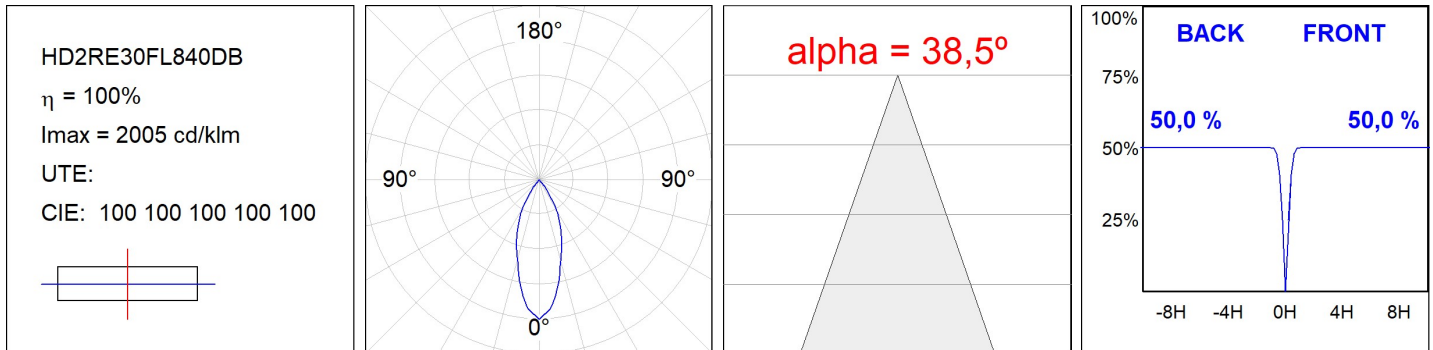

HD2RE30FL840DB

HANCE G2 DOWN REC 3000 NW FL DALI BK

PHOTOMETRIC DATA :