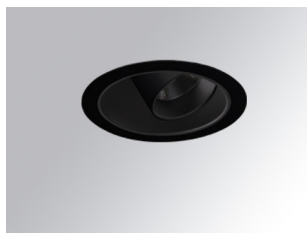

**HD2RE30FL840DB**

**HANCE G2 DOWN REC 3000 NW FL DALI BK**

**Description:**

LAMP multidirectional recessed downlight HANCE G2 DOWN REC 3000. Allowing 355° rotation and tilting up to 30°. Body and frame made of die-cast aluminium for proper thermal management. Black polycarbonate injection moulded anti-glare ring. 35° flood reflector. LED COB, 4000K and CRI80. Electronic DALI control gear included. IP20, IK07 ratings. Insulation Class II. LED life time: 78.000 L80B10 (Ta=25°C). Available finishes: Textured white and textured black.

**Finish:** Texturised black RAL 9011

**Installation:** Recessed

**TECHNICAL SPECIFICATIONS:**

<b>Light output:</b>	3.318 lm	<b>°K :</b>	4000
<b>Plum:</b>	28,3W	<b>CRI :</b>	80
<b>Efficacy:</b>	117,2 lm/w	<b>R9 :</b>	64
<b>UGR:</b>	<19	<b>MacAdam:</b>	3
<b>Type:</b>	COB	<b>Power Supply:</b>	220-240V 50/60Hz
<b>LED Lifetime:</b>	78.000 L80B10 (Ta=25°C)	<b>Gear:</b>	Adjustable DALI
<b>Power:</b>	25W		