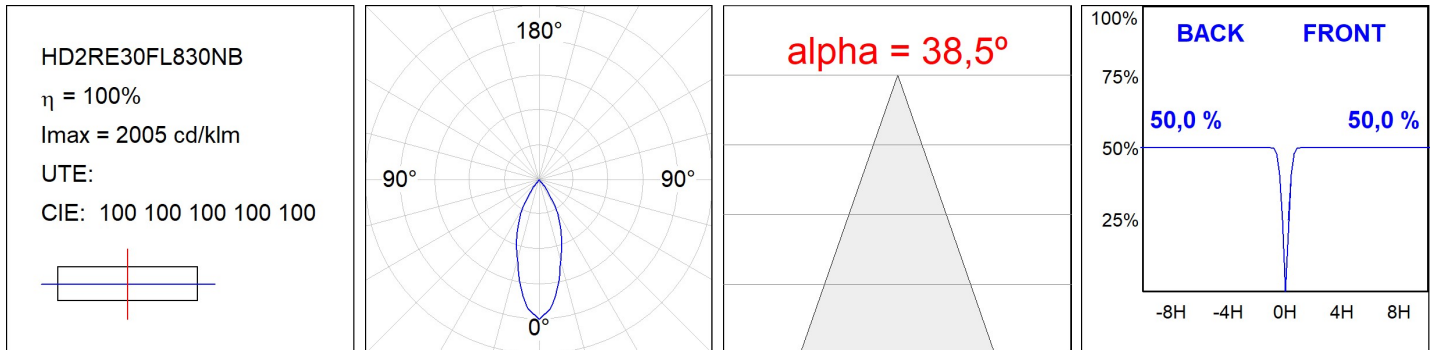

HD2RE30FL830NB

HANCE G2 DOWN REC 3000 WW FL BK

PHOTOMETRIC DATA :