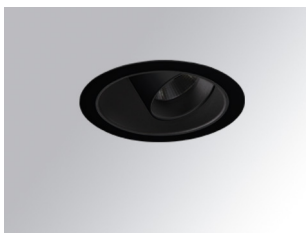

HANCE DOWNLIGHT

HD2RE30FL830NB

HANCE G2 DOWN REC 3000 WW FL BK

Description:

LAMP multidirectional recessed downlight HANCE G2 DOWN REC 3000. Allowing 355° rotation and tilting up to 30°. Body and frame made of die-cast aluminium for proper thermal management. Black polycarbonate injection moulded anti-glare ring. 35° flood reflector. LED COB, 3000K and CRI80. Electronic ON OFF control gear included. IP20, IK07 ratings. Insulation Class II. LED life time: 78.000 L80B10 (Ta=25°C). Available finishes: Textured white and textured black.

Finish: Texturised black RAL 9011

Installation: Recessed

TECHNICAL SPECIFICATIONS:

Light output:	3.138 lm	°K :	3000
Plum:	28,3W	CRI :	80
Efficacy:	110,9 lm/w	R9 :	61
UGR:	<19	MacAdam:	3
Type:	COB	Power Supply:	220-240V 50/60Hz
LED Lifetime:	78.000 L80B10 (Ta=25°C)	Gear:	Electronic
Power:	25W		