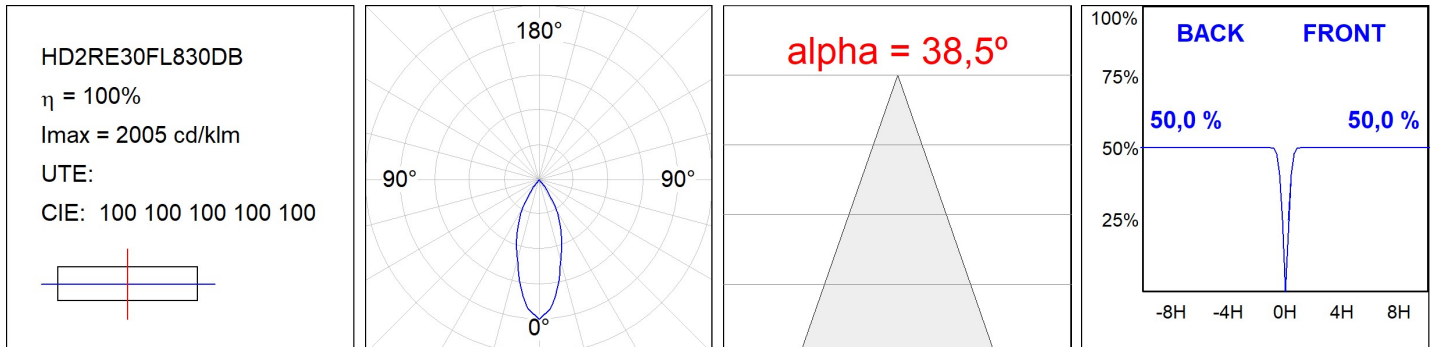

HD2RE30FL830DB

HANCE G2 DOWN REC 3000 WW FL DALI BK

PHOTOMETRIC DATA :