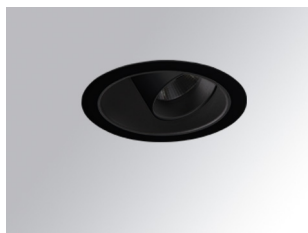

# HANCE DOWNLIGHT

HD2RE30FL830DB

### Description:

LAMP multidirectional recessed downlight HANCE G2 DOWN REC 3000. Allowing 355° rotation and tilting up to 30°. Body and frame made of die-cast aluminium for proper thermal management. Black polycarbonate injection moulded anti-glare ring. 35° flood reflector. LED COB, 3000K and CRI80. Electronic DALI control gear included. IP20, IK07 ratings. Insulation Class II. LED life time: 78.000 L80B10 (Ta=25°C). Available finishes: Textured white and textured black.

**Finish:** Texturised black RAL 9011

**Installation:** Recessed