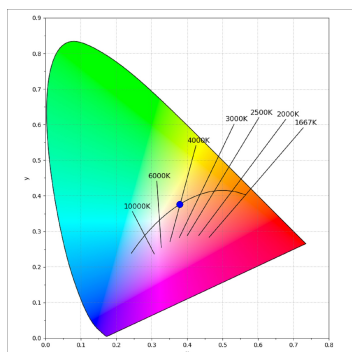

Finish: Texturised white RAL 9010

Installation: Recessed

TECHNICAL SPECIFICATIONS:

Light output:	1.992 lm	°K :	4000
Plum:	20,8W	CRI :	90
Efficacy:	95,8 lm/w	R9 :	66
UGR:	<19	MacAdam:	3
Type:	COB	Power Supply:	220-240V 50/60Hz
LED Lifetime:	72.000 L80B10 (Ta=25°C)	Gear:	Electronic
Power:	18W		

Light output tolerance +/- 10%

CUSTOM MADE OPTIONS:

HANCE DOWNLIGHT

HD2RE20SP940NW

HANCE G2 DOWN REC 2000 9NW SP WH

PHOTOMETRIC DATA :

HD2RE20SP940NW
 $\eta = 100\%$
 $I_{max} = 4956 \text{ cd/klm}$
 UTE:
 CIE: 102 100 100 100 100