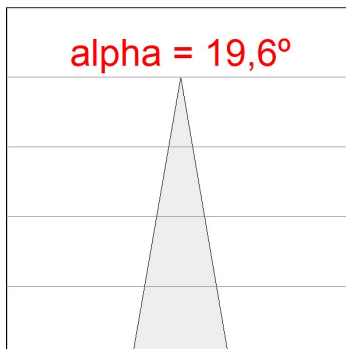

Finish: Texturised white RAL 9010

Installation: Recessed

TECHNICAL SPECIFICATIONS:

Light output:	1.992 lm	°K :	4000
Plum:	20,8W	CRI :	90
Efficacy:	95,8 lm/w	R9 :	66
UGR:	<19	MacAdam:	3
Type:	COB	Power Supply:	220-240V 50/60Hz
LED Lifetime:	72.000 L80B10 (Ta=25°C)	Gear:	Electronic
Power:	18W		

Light output tolerance +/- 10%

CUSTOM MADE OPTIONS:

HANCE DOWNLIGHT

HD2RE20SP940NW

HANCE G2 DOWN REC 2000 9NW SP WH

PHOTOMETRIC DATA :

HD2RE20SP940NW
 $\eta = 100\%$
 $I_{max} = 4956 \text{ cd/klm}$
 UTE:
 CIE: 102 100 100 100 100