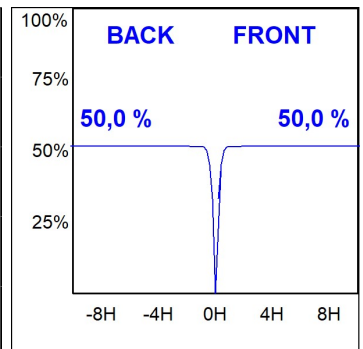

HANCE DOWNLIGHT

HD2RE20SP940NW

HANCE G2 DOWN REC 2000 9NW SP WH

Description:

LAMP multidirectional recessed downlight HANCE G2 DOWN REC 2000. Allowing 355° rotation and tilting up to 30°. Body and frame made of die-cast aluminium for proper thermal management. Black polycarbonate injection moulded anti-glare ring. 20° spot reflector. LED COB, 4000K and CRI90. Electronic ON OFF control gear included. IP20, IK07 ratings. Insulation Class II. LED life time: 72.000 L80B10 (Ta=25°C). Available finishes: Textured white and textured black.

Finish: Texturised white RAL 9010

Installation: Recessed

TECHNICAL SPECIFICATIONS:

Light output:	1.992 lm	°K :	4000
Plum:	20,8W	CRI :	90
Efficacy:	95,8 lm/w	R9 :	66
UGR:	<19	MacAdam:	3
Type:	COB	Power Supply:	220-240V 50/60Hz
LED Lifetime:	72.000 L80B10 (Ta=25°C)	Gear:	Electronic
Power:	18W		

Light output tolerance +/- 10%

CUSTOM MADE OPTIONS:

HANCE DOWNLIGHT

HD2RE20SP940NW

HANCE G2 DOWN REC 2000 9NW SP WH

PHOTOMETRIC DATA :

HD2RE20SP940NW
 $\eta = 100\%$
 $I_{max} = 4956 \text{ cd/klm}$
 UTE:
 CIE: 102 100 100 100 100