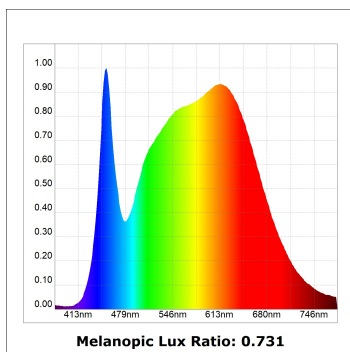

Finish: Texturised white RAL 9010

Installation: Recessed

TECHNICAL SPECIFICATIONS:

Light output:	1.992 lm	°K :	4000
Plum:	20,8W	CRI :	90
Efficacy:	95,8 lm/w	R9 :	66
UGR:	<19	MacAdam:	3
Type:	COB	Power Supply:	220-240V 50/60Hz
LED Lifetime:	72.000 L80B10 (Ta=25°C)	Gear:	Electronic
Power:	18W		

Light output tolerance +/- 10%

CUSTOM MADE OPTIONS:

HANCE DOWNLIGHT

HD2RE20SP940NW

HANCE G2 DOWN REC 2000 9NW SP WH

PHOTOMETRIC DATA :

HD2RE20SP940NW
 $\eta = 100\%$
 $I_{max} = 4956 \text{ cd/klm}$
 UTE:
 CIE: 102 100 100 100 100