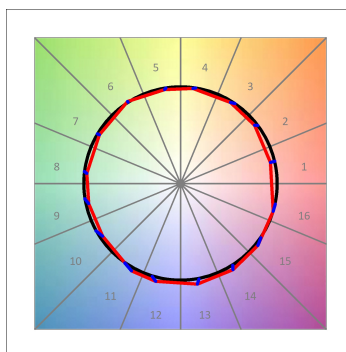

HANCE DOWNLIGHT

HD2RE20SP940NW

HANCE G2 DOWN REC 2000 9NW SP WH

PHOTOMETRIC DATA :

HD2RE20SP940NW
 $\eta = 100\%$
 $I_{max} = 4956 \text{ cd/klm}$
UTE:
CIE: 102 100 100 100 100