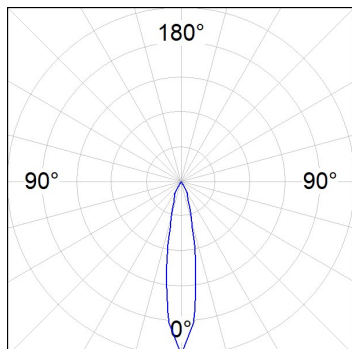

Finish: Texturised white RAL 9010

Installation: Recessed

TECHNICAL SPECIFICATIONS:

Light output:	1.992 lm	°K :	4000
Plum:	20,8W	CRI :	90
Efficacy:	95,8 lm/w	R9 :	66
UGR:	<19	MacAdam:	3
Type:	COB	Power Supply:	220-240V 50/60Hz
LED Lifetime:	72.000 L80B10 (Ta=25°C)	Gear:	Electronic
Power:	18W		

Light output tolerance +/- 10%

CUSTOM MADE OPTIONS:

HANCE DOWNLIGHT

HD2RE20SP940NW

HANCE G2 DOWN REC 2000 9NW SP WH

PHOTOMETRIC DATA :

HD2RE20SP940NW
 $\eta = 100\%$
 $I_{max} = 4956 \text{ cd/klm}$
 UTE:
 CIE: 102 100 100 100 100