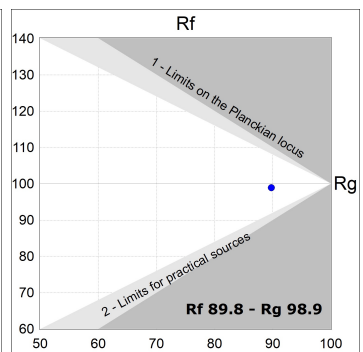

Finish: Texturised white RAL 9010

Installation: Recessed

TECHNICAL SPECIFICATIONS:

Light output:	1.992 lm	°K :	4000
Plum:	20,8W	CRI :	90
Efficacy:	95,8 lm/w	R9 :	66
UGR:	<19	MacAdam:	3
Type:	COB	Power Supply:	220-240V 50/60Hz
LED Lifetime:	72.000 L80B10 (Ta=25°C)	Gear:	Electronic
Power:	18W		

Light output tolerance +/- 10%

CUSTOM MADE OPTIONS:

HANCE DOWNLIGHT

HD2RE20SP940NW

HANCE G2 DOWN REC 2000 9NW SP WH

PHOTOMETRIC DATA :

HD2RE20SP940NW
 $\eta = 100\%$
 $I_{max} = 4956 \text{ cd/klm}$
 UTE:
 CIE: 102 100 100 100 100