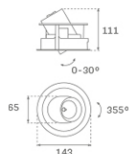

Finish: Texturised white RAL 9010

Installation: Recessed

TECHNICAL SPECIFICATIONS:

Light output:	1.992 lm	°K :	4000
Plum:	20,8W	CRI :	90
Efficacy:	95,8 lm/w	R9 :	66
UGR:	<19	MacAdam:	3
Type:	COB	Power Supply:	220-240V 50/60Hz
LED Lifetime:	72.000 L80B10 (Ta=25°C)	Gear:	Electronic
Power:	18W		