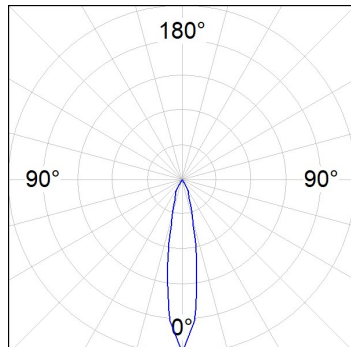

*Light output tolerance +/- 10%*

**CUSTOM MADE OPTIONS:**

**HANCE DOWNLIGHT**

HD2RE20SP940DB

HANCE G2 DOWN REC 2000 9NW SP DALI BK

**PHOTOMETRIC DATA :**

HD2RE20SP940DB  
 $\eta = 100\%$   
 $I_{max} = 4956 \text{ cd/klm}$   
 UTE:  
 CIE: 102 100 100 100 100