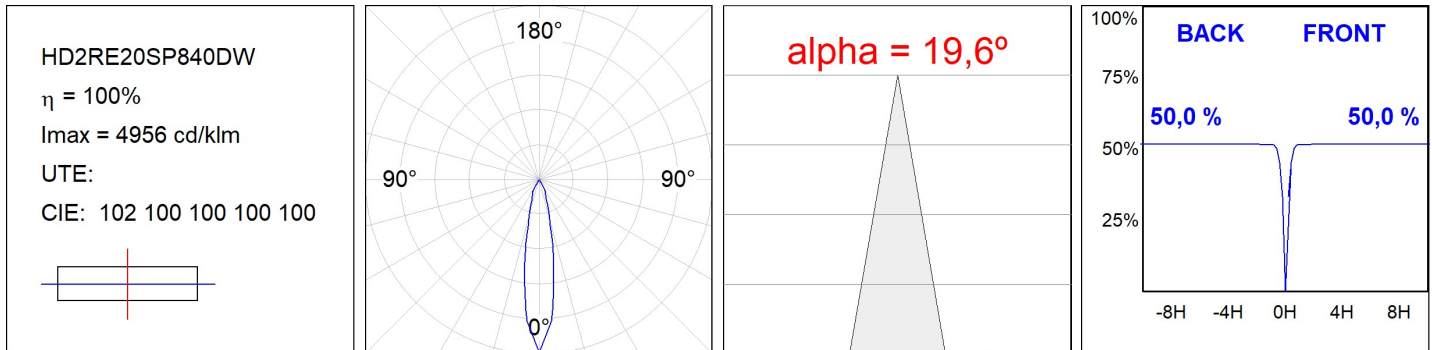

Finish: Texturised white RAL 9010

Installation: Recessed

TECHNICAL SPECIFICATIONS:

Light output:	2.335 lm	°K :	4000
Plum:	20,8W	CRI :	80
Efficacy:	112,3 lm/w	R9 :	66
UGR:	<19	MacAdam:	3
Type:	COB	Power Supply:	220-240V 50/60Hz
LED Lifetime:	72.000 L80B10 (Ta=25°C)	Gear:	Adjustable DALI
Power:	18W		

Light output tolerance +/- 10%

CUSTOM MADE OPTIONS:

HD2RE20SP840DW

HANCE G2 DOWN REC 2000 NW SP DALI WH

PHOTOMETRIC DATA :

ACCESORIES :

Optical

Product code: