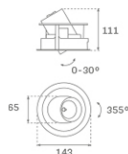

Finish: Texturised white RAL 9010

Installation: Recessed

TECHNICAL SPECIFICATIONS:

Light output:	2.204 lm	°K :	3000
Plum:	20,8W	CRI :	80
Efficacy:	106 lm/w	R9 :	60
UGR:	<19	MacAdam:	3
Type:	COB	Power Supply:	220-240V 50/60Hz
LED Lifetime:	72.000 L80B10 (Ta=25°C)	Gear:	Electronic
Power:	18W		