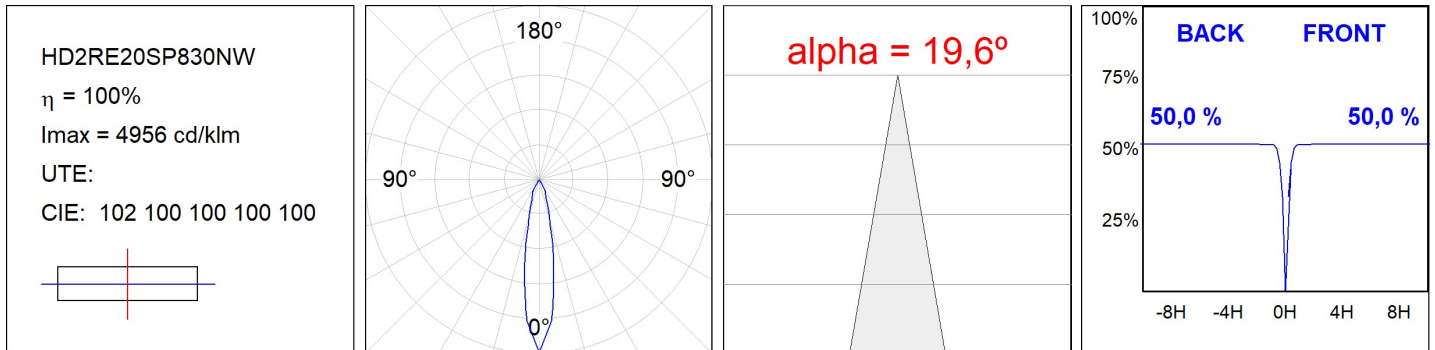

HANCE DOWNLIGHT

HD2RE20SP830NW

HANCE G2 DOWN REC 2000 WW SP WH

Description:

LAMP multidirectional recessed downlight HANCE G2 DOWN REC 2000. Allowing 355° rotation and tilting up to 30°. Body and frame made of die-cast aluminium for proper thermal management. Black polycarbonate injection moulded anti-glare ring. 20° spot reflector. LED COB, 3000K and CRI80. Electronic ON OFF control gear included. IP20, IK07 ratings. Insulation Class II. LED life time: 72.000 L80B10 (Ta=25°C). Available finishes: Textured white and textured black.

Finish: Texturised white RAL 9010

Installation: Recessed

TECHNICAL SPECIFICATIONS:

Light output:	2.204 lm	°K :	3000
Plum:	20,8W	CRI :	80
Efficacy:	106 lm/w	R9 :	60
UGR:	<19	MacAdam:	3
Type:	COB	Power Supply:	220-240V 50/60Hz
LED Lifetime:	72.000 L80B10 (Ta=25°C)	Gear:	Electronic
Power:	18W		

Light output tolerance +/- 10%

CUSTOM MADE OPTIONS:

PHOTOMETRIC DATA :

ACCESORIES :

Optical

Product code:

HSCU50

Description: