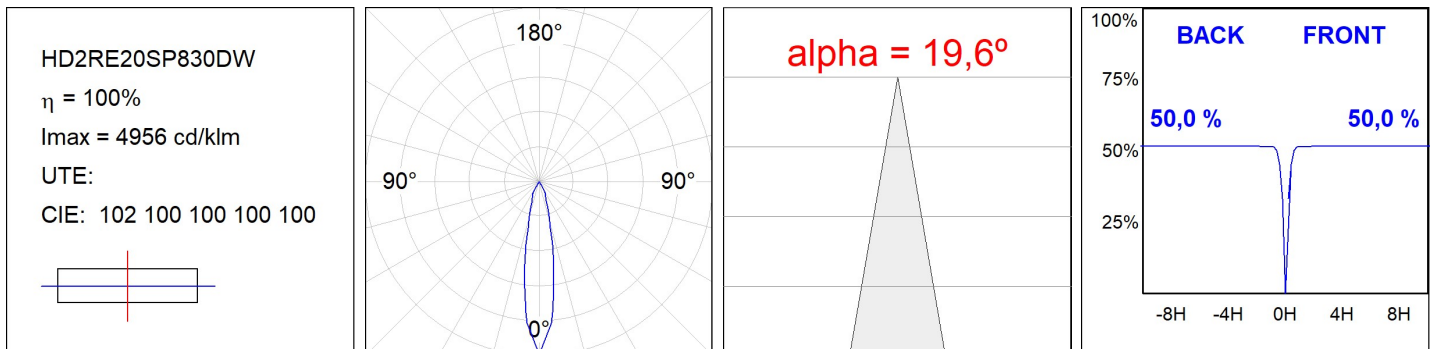

HANCE DOWNLIGHT

HD2RE20SP830DW

HANCE G2 DOWN REC 2000 WW SP DALI WH

Description:

LAMP multidirectional recessed downlight HANCE G2 DOWN REC 2000. Allowing 355° rotation and tilting up to 30°. Body and frame made of die-cast aluminium for proper thermal management. Black polycarbonate injection moulded anti-glare ring. 20° spot reflector. LED COB, 3000K and CRI80. Electronic DALI control gear included. IP20, IK07 ratings. Insulation Class II. LED life time: 72.000 L80B10 (Ta=25°C). Available finishes: Textured white and textured black.

Finish: Texturised white RAL 9010

Installation: Recessed

TECHNICAL SPECIFICATIONS:

| | | | |
|----------------------|-------------------------|----------------------|------------------|
| Light output: | 2.204 lm | °K : | 3000 |
| Plum: | 20,8W | CRI : | 80 |
| Efficacy: | 106 lm/w | R9 : | 60 |
| UGR: | <19 | MacAdam: | 3 |
| Type: | COB | Power Supply: | 220-240V 50/60Hz |
| LED Lifetime: | 72.000 L80B10 (Ta=25°C) | Gear: | Adjustable DALI |
| Power: | 18W | | |

Light output tolerance +/- 10%

CUSTOM MADE OPTIONS:

PHOTOMETRIC DATA :

ACCESORIES :

Optical

Product code:

HSCU50

Description: