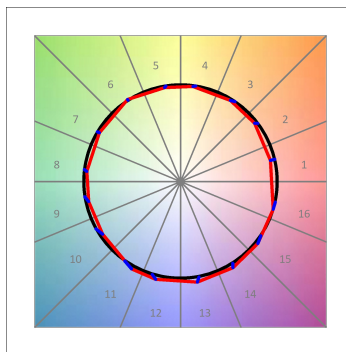

HANCE DOWNLIGHT

HD2RE20MF940NW

HANCE G2 DOWN REC 2000 9NW MFL WH

PHOTOMETRIC DATA :

HD2RE20MF940NW
 $\eta = 100\%$
 $I_{max} = 3354 \text{ cd/klm}$
UTE:
CIE: 101 100 100 100 100