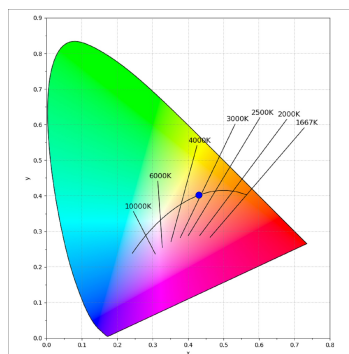

HANCE DOWNLIGHT

HD2RE20MF930DB

HANCE G2 DOWN REC 2000 9WW MFL DALI BK

PHOTOMETRIC DATA :

HD2RE20MF930DB
 $\eta = 100\%$
 $I_{max} = 3354 \text{ cd/klm}$
UTE:
CIE: 101 100 100 100 100