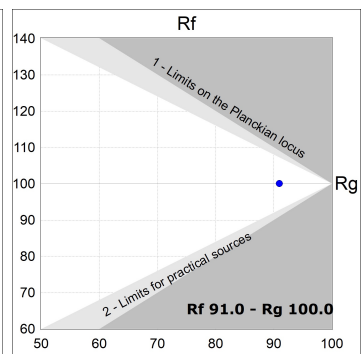

HANCE DOWNLIGHT

HD2RE20MF930DB

HANCE G2 DOWN REC 2000 9WW MFL DALI BK

PHOTOMETRIC DATA :

HD2RE20MF930DB
 $\eta = 100\%$
 $I_{max} = 3354 \text{ cd/klm}$
UTE:
CIE: 101 100 100 100 100