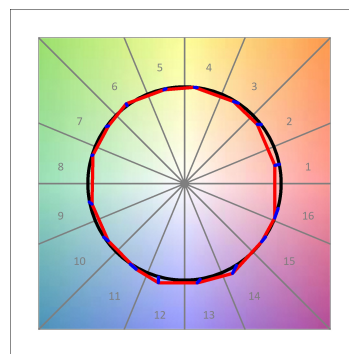

HANCE DOWNLIGHT

HD2RE20MF930DB

HANCE G2 DOWN REC 2000 9WW MFL DALI BK

PHOTOMETRIC DATA :

HD2RE20MF930DB
 $\eta = 100\%$
 $I_{max} = 3354 \text{ cd/klm}$
UTE:
CIE: 101 100 100 100 100