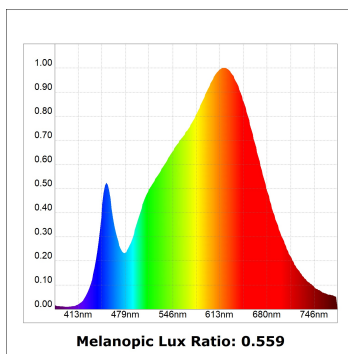

HANCE DOWNLIGHT

HD2RE20MF930DB

HANCE G2 DOWN REC 2000 9WW MFL DALI BK

PHOTOMETRIC DATA :

HD2RE20MF930DB
 $\eta = 100\%$
 $I_{max} = 3354 \text{ cd/klm}$
UTE:
CIE: 101 100 100 100 100