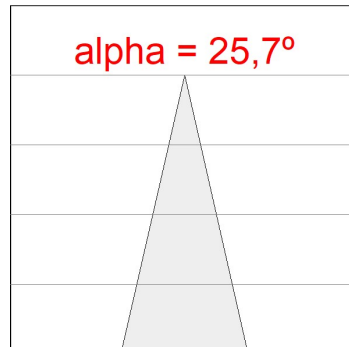

HANCE DOWNLIGHT

HD2RE20MF930DB

HANCE G2 DOWN REC 2000 9WW MFL DALI BK

PHOTOMETRIC DATA :

HD2RE20MF930DB
 $\eta = 100\%$
 $I_{max} = 3354 \text{ cd/klm}$
UTE:
CIE: 101 100 100 100 100