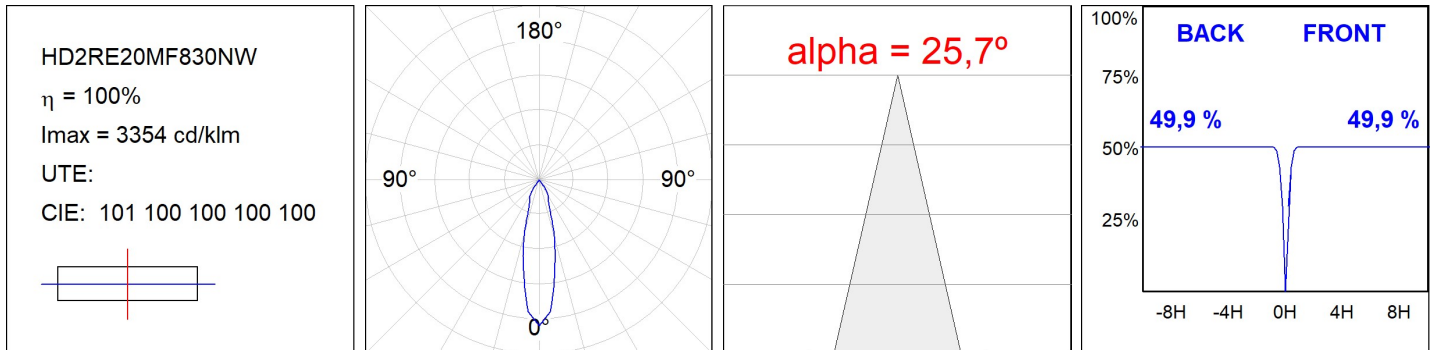

HD2RE20MF830NW

HANCE G2 DOWN REC 2000 WW MFL WH

PHOTOMETRIC DATA :