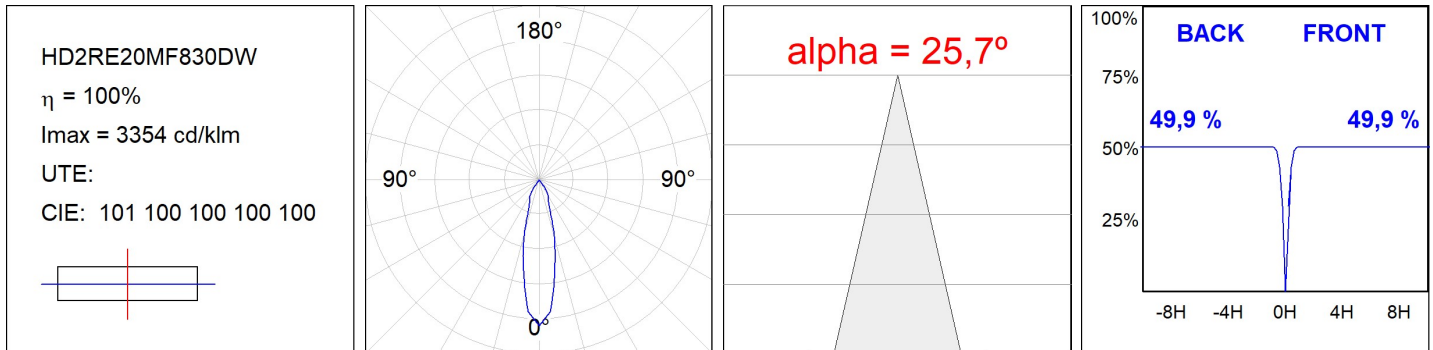

HD2RE20MF830DW

HANCE G2 DOWN REC 2000 WW MFL DALI WH

PHOTOMETRIC DATA :