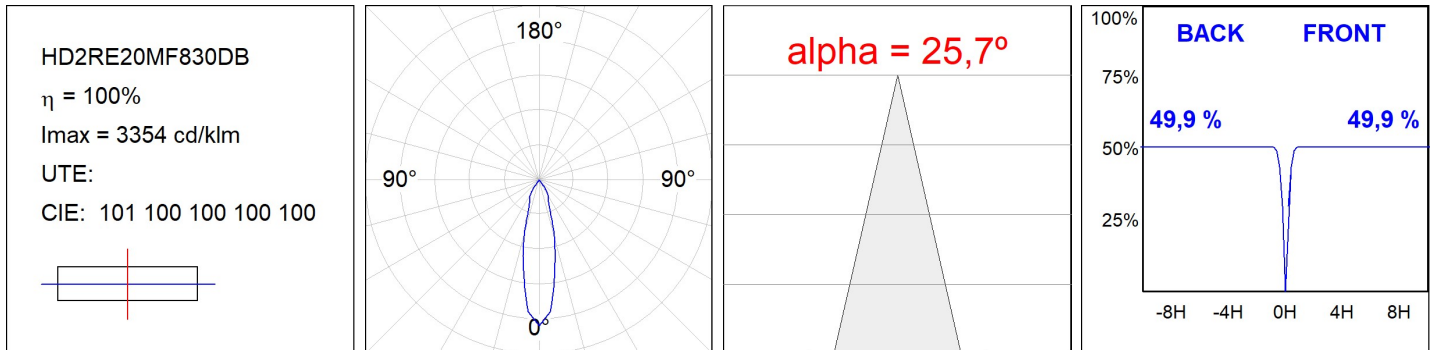

HD2RE20MF830DB

HANCE G2 DOWN REC 2000 WW MFL DALI BK

PHOTOMETRIC DATA :