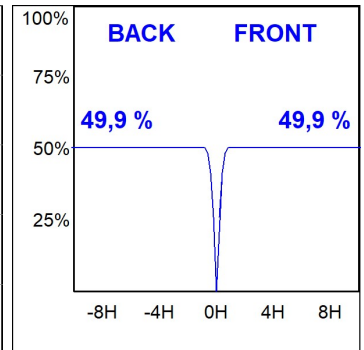

HD2RE20FL940NW

HANCE G2 DOWN REC 2000 9NW FL WH

Description:

LAMP multidirectional recessed downlight HANCE G2 DOWN REC 2000. Allowing 355° rotation and tilting up to 30°. Body and frame made of die-cast aluminium for proper thermal management. Black polycarbonate injection moulded anti-glare ring. 35° flood reflector. LED COB, 4000K and CRI90. Electronic ON OFF control gear included. IP20, IK07 ratings. Insulation Class II. LED life time: 72.000 L80B10 (Ta=25°C). Available finishes: Textured white and textured black.

Finish: Texturised white RAL 9010

Installation: Recessed

TECHNICAL SPECIFICATIONS:

Light output:	2.022 lm	°K :	4000
Plum:	20,8W	CRI :	90
Efficacy:	97,2 lm/w	R9 :	66
Type:	COB	MacAdam:	3
LED Lifetime:	72.000 L80B10 (Ta=25°C)	Power Supply:	220-240V 50/60Hz
Power:	18W	Gear:	Electronic

Light output tolerance +/- 10%

CUSTOM MADE OPTIONS:

HANCE DOWNLIGHT

HD2RE20FL940NW

HANCE G2 DOWN REC 2000 9NW FL WH

PHOTOMETRIC DATA :

HD2RE20FL940NW
 $\eta = 100\%$
 $I_{max} = 2218 \text{ cd/klm}$
 UTE:
 CIE: 100 100 100 100 100