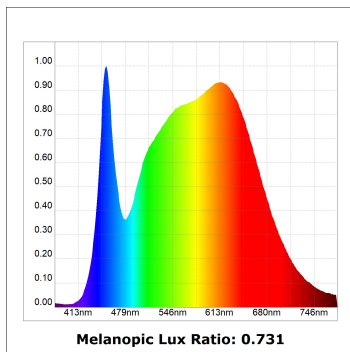

Finish: Texturised white RAL 9010

Installation: Recessed

TECHNICAL SPECIFICATIONS:

Light output:	2.022 lm	°K :	4000
Plum:	20,8W	CRI :	90
Efficacy:	97,2 lm/w	R9 :	66
Type:	COB	MacAdam:	3
LED Lifetime:	72.000 L80B10 (Ta=25°C)	Power Supply:	220-240V 50/60Hz
Power:	18W	Gear:	Electronic

Light output tolerance +/- 10%

CUSTOM MADE OPTIONS:

HANCE DOWNLIGHT

HD2RE20FL940NW

HANCE G2 DOWN REC 2000 9NW FL WH

PHOTOMETRIC DATA :

HD2RE20FL940NW
 $\eta = 100\%$
 $I_{max} = 2218 \text{ cd/klm}$
 UTE:
 CIE: 100 100 100 100 100