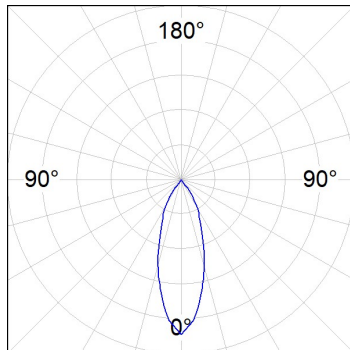

Finish: Texturised white RAL 9010

Installation: Recessed

TECHNICAL SPECIFICATIONS:

Light output:	2.022 lm	°K :	4000
Plum:	20,8W	CRI :	90
Efficacy:	97,2 lm/w	R9 :	66
Type:	COB	MacAdam:	3
LED Lifetime:	72.000 L80B10 (Ta=25°C)	Power Supply:	220-240V 50/60Hz
Power:	18W	Gear:	Electronic

Light output tolerance +/- 10%

CUSTOM MADE OPTIONS:

HANCE DOWNLIGHT

HD2RE20FL940NW

HANCE G2 DOWN REC 2000 9NW FL WH

PHOTOMETRIC DATA :

HD2RE20FL940NW
 $\eta = 100\%$
 $I_{max} = 2218 \text{ cd/klm}$
 UTE:
 CIE: 100 100 100 100 100