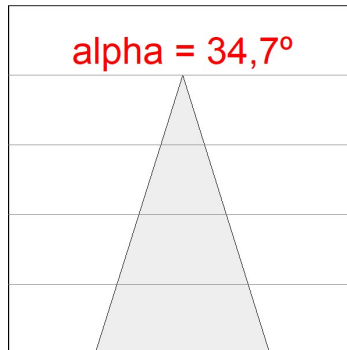

Light output tolerance +/- 10%

CUSTOM MADE OPTIONS:

HANCE DOWNLIGHT

HD2RE20FL940NW

HANCE G2 DOWN REC 2000 9NW FL WH

PHOTOMETRIC DATA :

HD2RE20FL940NW
 $\eta = 100\%$
 $I_{max} = 2218 \text{ cd/klm}$
 UTE:
 CIE: 100 100 100 100 100