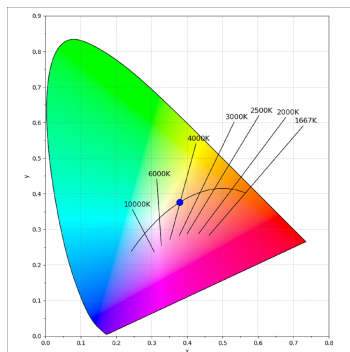

Finish: Texturised white RAL 9010

Installation: Recessed

TECHNICAL SPECIFICATIONS:

Light output:	2.022 lm	°K :	4000
Plum:	20,8W	CRI :	90
Efficacy:	97,2 lm/w	R9 :	66
Type:	COB	MacAdam:	3
LED Lifetime:	72.000 L80B10 (Ta=25°C)	Power Supply:	220-240V 50/60Hz
Power:	18W	Gear:	Electronic

Light output tolerance +/- 10%

CUSTOM MADE OPTIONS:

HANCE DOWNLIGHT

HD2RE20FL940NW

HANCE G2 DOWN REC 2000 9NW FL WH

PHOTOMETRIC DATA :

HD2RE20FL940NW
 $\eta = 100\%$
 $I_{max} = 2218 \text{ cd/klm}$
 UTE:
 CIE: 100 100 100 100 100