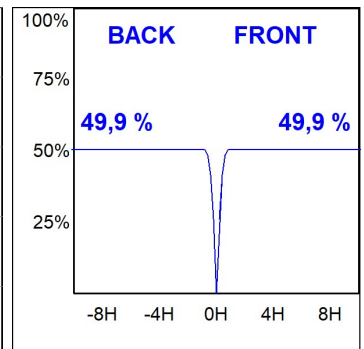

Finish: Texturised black RAL 9011

Installation: Recessed

TECHNICAL SPECIFICATIONS:

Light output:	2.022 lm	°K :	4000
Plum:	20,8W	CRI :	90
Efficacy:	97,2 lm/w	R9 :	66
Type:	COB	MacAdam:	3
LED Lifetime:	72.000 L80B10 (Ta=25°C)	Power Supply:	220-240V 50/60Hz
Power:	18W	Gear:	Electronic

Light output tolerance +/- 10%

CUSTOM MADE OPTIONS:

HANCE DOWNLIGHT

HD2RE20FL940NB

HANCE G2 DOWN REC 2000 9NW FL BK

PHOTOMETRIC DATA :

HD2RE20FL940NB
 $\eta = 100\%$
 $I_{max} = 2218 \text{ cd/klm}$
 UTE:
 CIE: 100 100 100 100 100