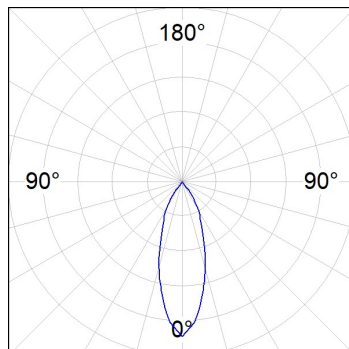

Light output tolerance +/- 10%

CUSTOM MADE OPTIONS:

HANCE DOWNLIGHT

HD2RE20FL940NB

HANCE G2 DOWN REC 2000 9NW FL BK

PHOTOMETRIC DATA :

HD2RE20FL940NB
 $\eta = 100\%$
 $I_{max} = 2218 \text{ cd/klm}$
 UTE:
 CIE: 100 100 100 100 100