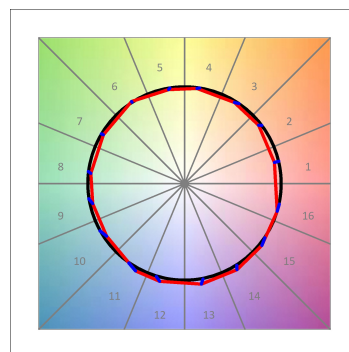

HANCE DOWNLIGHT

HD2RE20FL940NB

HANCE G2 DOWN REC 2000 9NW FL BK

PHOTOMETRIC DATA :

HD2RE20FL940NB
 $\eta = 100\%$
 $I_{max} = 2218 \text{ cd/klm}$
UTE:
CIE: 100 100 100 100 100