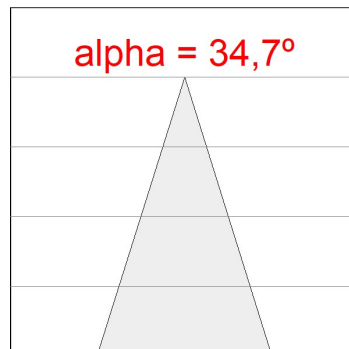

Light output tolerance +/- 10%

CUSTOM MADE OPTIONS:

HANCE DOWNLIGHT

HD2RE20FL940NB

HANCE G2 DOWN REC 2000 9NW FL BK

PHOTOMETRIC DATA :

HD2RE20FL940NB
 $\eta = 100\%$
 $I_{max} = 2218 \text{ cd/klm}$
 UTE:
 CIE: 100 100 100 100 100