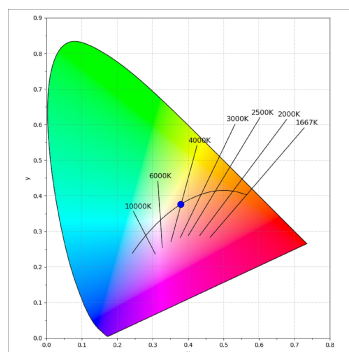

Light output tolerance +/- 10%

CUSTOM MADE OPTIONS:

HANCE DOWNLIGHT

HD2RE20FL940NB

HANCE G2 DOWN REC 2000 9NW FL BK

PHOTOMETRIC DATA :

HD2RE20FL940NB
 $\eta = 100\%$
 $I_{max} = 2218 \text{ cd/klm}$
 UTE:
 CIE: 100 100 100 100 100