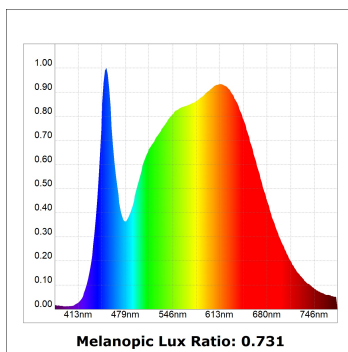

Finish: Texturised black RAL 9011

Installation: Recessed

TECHNICAL SPECIFICATIONS:

Light output:	2.022 lm	°K :	4000
Plum:	20,8W	CRI :	90
Efficacy:	97,2 lm/w	R9 :	66
Type:	COB	MacAdam:	3
LED Lifetime:	72.000 L80B10 (Ta=25°C)	Power Supply:	220-240V 50/60Hz
Power:	18W	Gear:	Electronic

Light output tolerance +/- 10%

CUSTOM MADE OPTIONS:

HANCE DOWNLIGHT

HD2RE20FL940NB

HANCE G2 DOWN REC 2000 9NW FL BK

PHOTOMETRIC DATA :

HD2RE20FL940NB
 $\eta = 100\%$
 $I_{max} = 2218 \text{ cd/klm}$
 UTE:
 CIE: 100 100 100 100 100