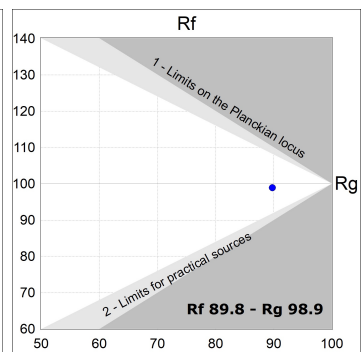

Finish: Texturised black RAL 9011

Installation: Recessed

TECHNICAL SPECIFICATIONS:

Light output:	2.022 lm	°K :	4000
Plum:	20,8W	CRI :	90
Efficacy:	97,2 lm/w	R9 :	66
Type:	COB	MacAdam:	3
LED Lifetime:	72.000 L80B10 (Ta=25°C)	Power Supply:	220-240V 50/60Hz
Power:	18W	Gear:	Electronic

Light output tolerance +/- 10%

CUSTOM MADE OPTIONS:

HANCE DOWNLIGHT

HD2RE20FL940NB

HANCE G2 DOWN REC 2000 9NW FL BK

PHOTOMETRIC DATA :

HD2RE20FL940NB
 $\eta = 100\%$
 $I_{max} = 2218 \text{ cd/klm}$
 UTE:
 CIE: 100 100 100 100 100