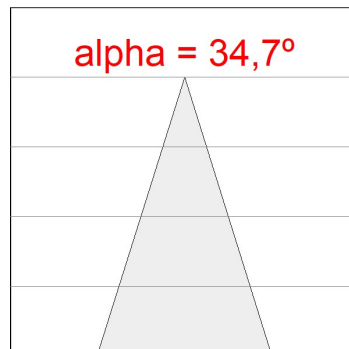

Light output tolerance +/- 10%

CUSTOM MADE OPTIONS:

HANCE DOWNLIGHT

HD2RE20FL930DW

HANCE G2 DOWN REC 2000 9WW FL DALI WH

PHOTOMETRIC DATA :

HD2RE20FL930DW
 $\eta = 100\%$
 $I_{max} = 2218 \text{ cd/klm}$
 UTE:
 CIE: 100 100 100 100 100