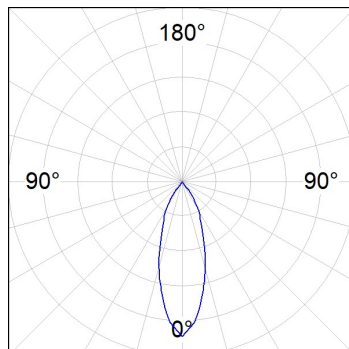

Finish: Texturised white RAL 9010

Installation: Recessed

TECHNICAL SPECIFICATIONS:

Light output:	1.918 lm	°K :	3000
Plum:	20,8W	CRI :	90
Efficacy:	92,2 lm/w	R9 :	60
Type:	COB	MacAdam:	3
LED Lifetime:	72.000 L80B10 (Ta=25°C)	Power Supply:	220-240V 50/60Hz
Power:	18W	Gear:	Adjustable DALI

Light output tolerance +/- 10%

CUSTOM MADE OPTIONS:

HANCE DOWNLIGHT

HD2RE20FL930DW

HANCE G2 DOWN REC 2000 9WW FL DALI WH

PHOTOMETRIC DATA :

HD2RE20FL930DW
 $\eta = 100\%$
 $I_{max} = 2218 \text{ cd/klm}$
 UTE:
 CIE: 100 100 100 100 100