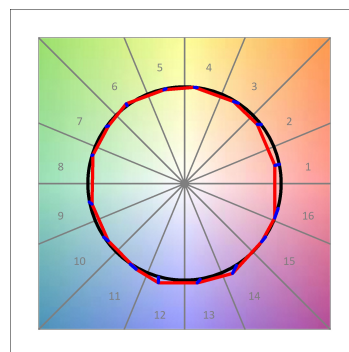

HANCE DOWNLIGHT

HD2RE20FL930DW

HANCE G2 DOWN REC 2000 9WW FL DALI WH

PHOTOMETRIC DATA :

HD2RE20FL930DW
 $\eta = 100\%$
 $I_{max} = 2218 \text{ cd/klm}$
UTE:
CIE: 100 100 100 100 100