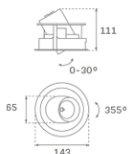

HD2RE20FL930DW

HANCE G2 DOWN REC 2000 9WW FL DALI WH

Description:

LAMP multidirectional recessed downlight HANCE G2 DOWN REC 2000. Allowing 355° rotation and tilting up to 30°. Body and frame made of die-cast aluminium for proper thermal management. Black polycarbonate injection moulded anti-glare ring. 35° flood reflector. LED COB, 3000K and CRI90. Electronic DALI control gear included. IP20, IK07 ratings. Insulation Class II. LED life time: 72.000 L80B10 (Ta=25°C). Available finishes: Textured white and textured black.

Finish: Texturised white RAL 9010

Installation: Recessed

TECHNICAL SPECIFICATIONS:

Light output:	1.918 lm	°K :	3000
Plum:	20,8W	CRI :	90
Efficacy:	92,2 lm/w	R9 :	60
Type:	COB	MacAdam:	3
LED Lifetime:	72.000 L80B10 (Ta=25°C)	Power Supply:	220-240V 50/60Hz
Power:	18W	Gear:	Adjustable DALI