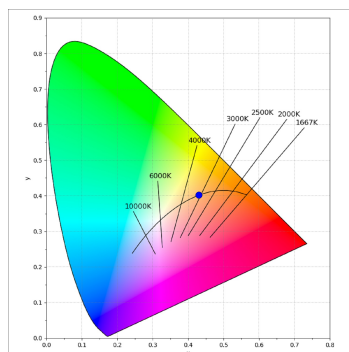

Finish: Texturised white RAL 9010

Installation: Recessed

TECHNICAL SPECIFICATIONS:

Light output:	1.918 lm	°K :	3000
Plum:	20,8W	CRI :	90
Efficacy:	92,2 lm/w	R9 :	60
Type:	COB	MacAdam:	3
LED Lifetime:	72.000 L80B10 (Ta=25°C)	Power Supply:	220-240V 50/60Hz
Power:	18W	Gear:	Adjustable DALI

Light output tolerance +/- 10%

CUSTOM MADE OPTIONS:

HANCE DOWNLIGHT

HD2RE20FL930DW

HANCE G2 DOWN REC 2000 9WW FL DALI WH

PHOTOMETRIC DATA :

HD2RE20FL930DW
 $\eta = 100\%$
 $I_{max} = 2218 \text{ cd/klm}$
 UTE:
 CIE: 100 100 100 100 100