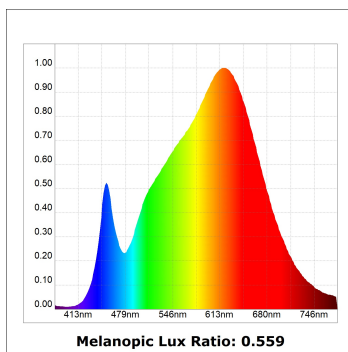

Finish: Texturised white RAL 9010

Installation: Recessed

TECHNICAL SPECIFICATIONS:

Light output:	1.918 lm	°K :	3000
Plum:	20,8W	CRI :	90
Efficacy:	92,2 lm/w	R9 :	60
Type:	COB	MacAdam:	3
LED Lifetime:	72.000 L80B10 (Ta=25°C)	Power Supply:	220-240V 50/60Hz
Power:	18W	Gear:	Adjustable DALI

Light output tolerance +/- 10%

CUSTOM MADE OPTIONS:

HANCE DOWNLIGHT

HD2RE20FL930DW

HANCE G2 DOWN REC 2000 9WW FL DALI WH

PHOTOMETRIC DATA :

HD2RE20FL930DW
 $\eta = 100\%$
 $I_{max} = 2218 \text{ cd/klm}$
 UTE:
 CIE: 100 100 100 100 100