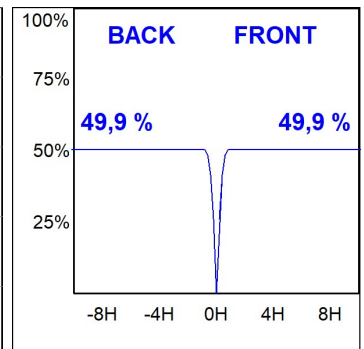

Finish: Texturised white RAL 9010

Installation: Recessed

TECHNICAL SPECIFICATIONS:

Light output:	1.918 lm	°K :	3000
Plum:	20,8W	CRI :	90
Efficacy:	92,2 lm/w	R9 :	60
Type:	COB	MacAdam:	3
LED Lifetime:	72.000 L80B10 (Ta=25°C)	Power Supply:	220-240V 50/60Hz
Power:	18W	Gear:	Adjustable DALI

Light output tolerance +/- 10%

CUSTOM MADE OPTIONS:

HANCE DOWNLIGHT

HD2RE20FL930DW

HANCE G2 DOWN REC 2000 9WW FL DALI WH

PHOTOMETRIC DATA :

HD2RE20FL930DW
 $\eta = 100\%$
 $I_{max} = 2218 \text{ cd/klm}$
 UTE:
 CIE: 100 100 100 100 100