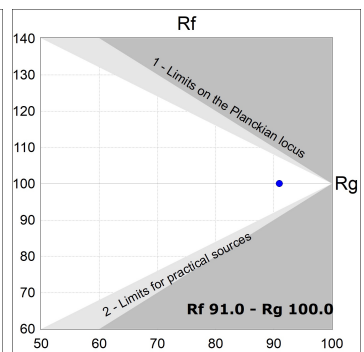

Finish: Texturised white RAL 9010

Installation: Recessed

TECHNICAL SPECIFICATIONS:

Light output:	1.918 lm	°K :	3000
Plum:	20,8W	CRI :	90
Efficacy:	92,2 lm/w	R9 :	60
Type:	COB	MacAdam:	3
LED Lifetime:	72.000 L80B10 (Ta=25°C)	Power Supply:	220-240V 50/60Hz
Power:	18W	Gear:	Adjustable DALI

Light output tolerance +/- 10%

CUSTOM MADE OPTIONS:

HANCE DOWNLIGHT

HD2RE20FL930DW

HANCE G2 DOWN REC 2000 9WW FL DALI WH

PHOTOMETRIC DATA :

HD2RE20FL930DW
 $\eta = 100\%$
 $I_{max} = 2218 \text{ cd/klm}$
 UTE:
 CIE: 100 100 100 100 100