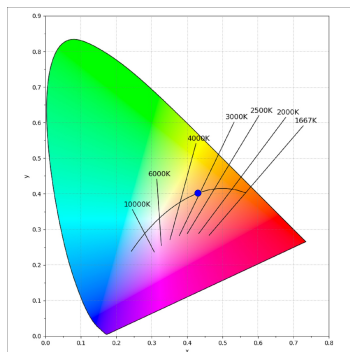

Light output tolerance +/- 10%

CUSTOM MADE OPTIONS:

HANCE DOWNLIGHT

HD2RE20FL930DB

HANCE G2 DOWN REC 2000 9WW FL DALI BK

PHOTOMETRIC DATA :

HD2RE20FL930DB
 $\eta = 100\%$
 $I_{max} = 2218 \text{ cd/klm}$
 UTE:
 CIE: 100 100 100 100 100