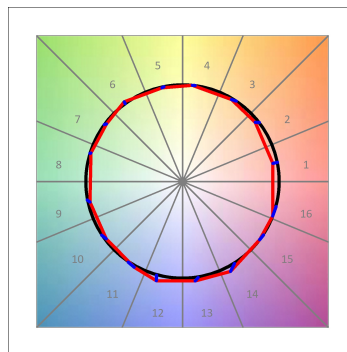

HANCE DOWNLIGHT

HD2RE20FL930DB

HANCE G2 DOWN REC 2000 9WW FL DALI BK

PHOTOMETRIC DATA :

HD2RE20FL930DB
 $\eta = 100\%$
 $I_{max} = 2218 \text{ cd/klm}$
UTE:
CIE: 100 100 100 100 100