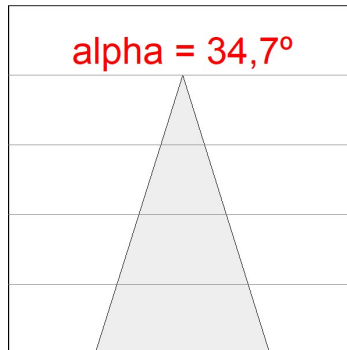

Light output tolerance +/- 10%

CUSTOM MADE OPTIONS:

HANCE DOWNLIGHT

HD2RE20FL930DB

HANCE G2 DOWN REC 2000 9WW FL DALI BK

PHOTOMETRIC DATA :

HD2RE20FL930DB
 $\eta = 100\%$
 $I_{max} = 2218 \text{ cd/klm}$
 UTE:
 CIE: 100 100 100 100 100