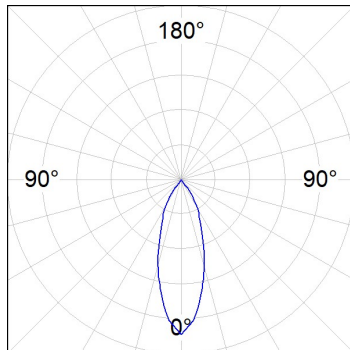

Light output tolerance +/- 10%

CUSTOM MADE OPTIONS:

HANCE DOWNLIGHT

HD2RE20FL930DB

HANCE G2 DOWN REC 2000 9WW FL DALI BK

PHOTOMETRIC DATA :

HD2RE20FL930DB
 $\eta = 100\%$
 $I_{max} = 2218 \text{ cd/klm}$
 UTE:
 CIE: 100 100 100 100 100