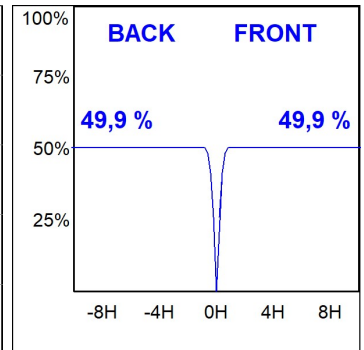

Finish: Texturised black RAL 9011

Installation: Recessed

TECHNICAL SPECIFICATIONS:

Light output:	1.918 lm	°K :	3000
Plum:	20,8W	CRI :	90
Efficacy:	92,2 lm/w	R9 :	60
Type:	COB	MacAdam:	3
LED Lifetime:	72.000 L80B10 (Ta=25°C)	Power Supply:	220-240V 50/60Hz
Power:	18W	Gear:	Adjustable DALI

Light output tolerance +/- 10%

CUSTOM MADE OPTIONS:

HANCE DOWNLIGHT

HD2RE20FL930DB

HANCE G2 DOWN REC 2000 9WW FL DALI BK

PHOTOMETRIC DATA :

HD2RE20FL930DB
 $\eta = 100\%$
 $I_{max} = 2218 \text{ cd/klm}$
 UTE:
 CIE: 100 100 100 100 100