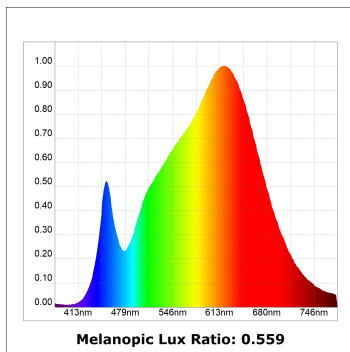

Finish: Texturised black RAL 9011

Installation: Recessed

TECHNICAL SPECIFICATIONS:

Light output:	1.918 lm	°K :	3000
Plum:	20,8W	CRI :	90
Efficacy:	92,2 lm/w	R9 :	60
Type:	COB	MacAdam:	3
LED Lifetime:	72.000 L80B10 (Ta=25°C)	Power Supply:	220-240V 50/60Hz
Power:	18W	Gear:	Adjustable DALI

Light output tolerance +/- 10%

CUSTOM MADE OPTIONS:

HANCE DOWNLIGHT

HD2RE20FL930DB

HANCE G2 DOWN REC 2000 9WW FL DALI BK

PHOTOMETRIC DATA :

HD2RE20FL930DB
 $\eta = 100\%$
 $I_{max} = 2218 \text{ cd/klm}$
 UTE:
 CIE: 100 100 100 100 100