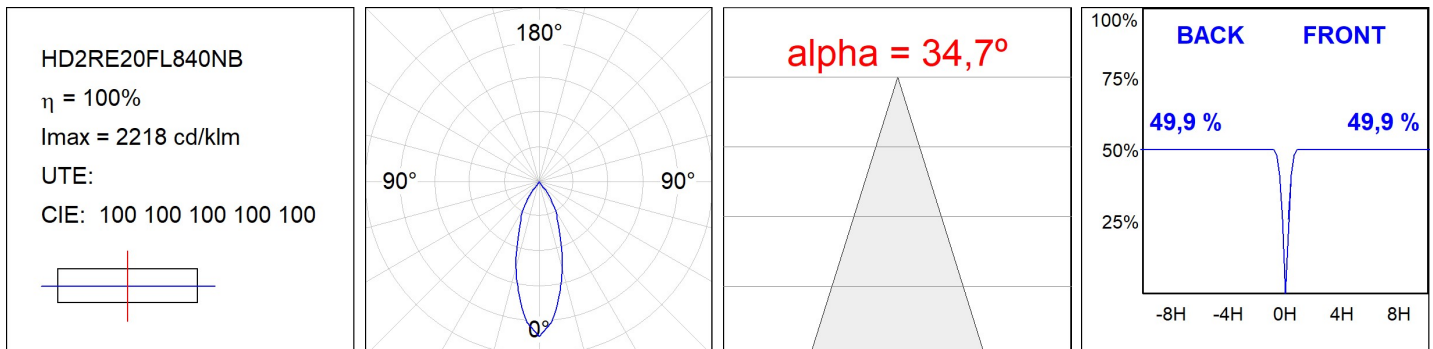

HD2RE20FL840NB

HANCE G2 DOWN REC 2000 NW FL BK

PHOTOMETRIC DATA :