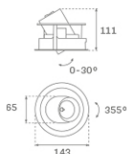

**Finish:** Texturised black RAL 9011

**Installation:** Recessed

**TECHNICAL SPECIFICATIONS:**

<b>Light output:</b>	2.371 lm	<b>°K :</b>	4000
<b>Plum:</b>	20,8W	<b>CRI :</b>	80
<b>Efficacy:</b>	114 lm/w	<b>R9 :</b>	66
<b>Type:</b>	COB	<b>MacAdam:</b>	3
<b>LED Lifetime:</b>	72.000 L80B10 (Ta=25°C)	<b>Power Supply:</b>	220-240V 50/60Hz
<b>Power:</b>	18W	<b>Gear:</b>	Electronic