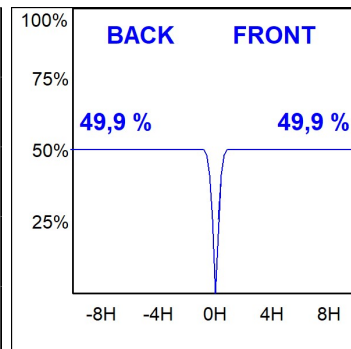

Finish: Texturised black RAL 9011

Installation: Recessed

TECHNICAL SPECIFICATIONS:

Light output:	2.371 lm	°K :	4000
Plum:	20,8W	CRI :	80
Efficacy:	114 lm/w	R9 :	66
Type:	COB	MacAdam:	3
LED Lifetime:	72.000 L80B10 (Ta=25°C)	Power Supply:	220-240V 50/60Hz
Power:	18W	Gear:	Adjustable DALI

Light output tolerance +/- 10%

CUSTOM MADE OPTIONS:

HD2RE20FL840DB

HANCE G2 DOWN REC 2000 NW FL DALI BK

PHOTOMETRIC DATA :

HD2RE20FL840DB
 $\eta = 100\%$
 $I_{max} = 2218 \text{ cd/klm}$
UTE:
CIE: 100 100 100 100 100