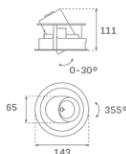

Finish: Texturised black RAL 9011

Installation: Recessed

TECHNICAL SPECIFICATIONS:

Light output:	2.371 lm	°K :	4000
Plum:	20,8W	CRI :	80
Efficacy:	114 lm/w	R9 :	66
Type:	COB	MacAdam:	3
LED Lifetime:	72.000 L80B10 (Ta=25°C)	Power Supply:	220-240V 50/60Hz
Power:	18W	Gear:	Adjustable DALI