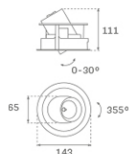

HD2RE20FL830NB

HANCE G2 DOWN REC 2000 WW FL BK

Description:

LAMP multidirectional recessed downlight HANCE G2 DOWN REC 2000. Allowing 355° rotation and tilting up to 30°. Body and frame made of die-cast aluminium for proper thermal management. Black polycarbonate injection moulded anti-glare ring. 35° flood reflector. LED COB, 3000K and CRI80. Electronic ON OFF control gear included. IP20, IK07 ratings. Insulation Class II. LED life time: 72.000 L80B10 (Ta=25°C). Available finishes: Textured white and textured black.

Finish: Texturised black RAL 9011

Installation: Recessed

TECHNICAL SPECIFICATIONS:

Light output:	2.238 lm	°K :	3000
Plum:	20,8W	CRI :	80
Efficacy:	107,6 lm/w	R9 :	60
Type:	COB	MacAdam:	3
LED Lifetime:	72.000 L80B10 (Ta=25°C)	Power Supply:	220-240V 50/60Hz
Power:	18W	Gear:	Electronic