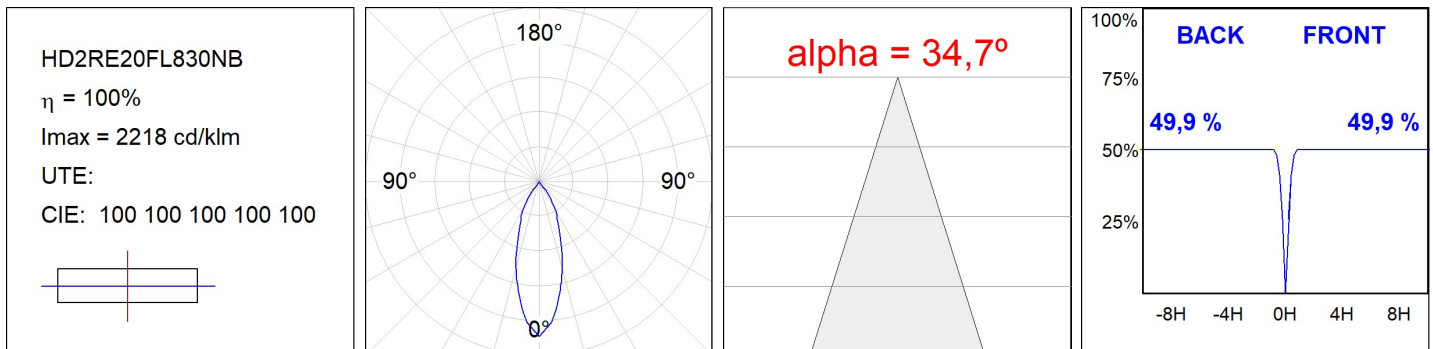

HD2RE20FL830NB

HANCE G2 DOWN REC 2000 WW FL BK

Description:

LAMP multidirectional recessed downlight HANCE G2 DOWN REC 2000. Allowing 355° rotation and tilting up to 30°. Body and frame made of die-cast aluminium for proper thermal management. Black polycarbonate injection moulded anti-glare ring. 35° flood reflector. LED COB, 3000K and CRI80. Electronic ON OFF control gear included. IP20, IK07 ratings. Insulation Class II. LED life time: 72.000 L80B10 (Ta=25°C). Available finishes: Textured white and textured black.

Finish: Texturised black RAL 9011

Installation: Recessed

TECHNICAL SPECIFICATIONS:

Light output:	2.238 lm	°K :	3000
Plum:	20,8W	CRI :	80
Efficacy:	107,6 lm/w	R9 :	60
Type:	COB	MacAdam:	3
LED Lifetime:	72.000 L80B10 (Ta=25°C)	Power Supply:	220-240V 50/60Hz
Power:	18W	Gear:	Electronic

Light output tolerance +/- 10%

CUSTOM MADE OPTIONS:

PHOTOMETRIC DATA :

ACCESORIES :

Optical

Product code:

HSCU50

Description: