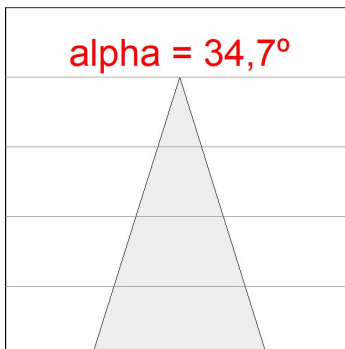

Light output tolerance +/- 10%

CUSTOM MADE OPTIONS:

PHOTOMETRIC DATA :

HD2RE20FL830DB
 $\eta = 100\%$
 $I_{max} = 2218 \text{ cd/klm}$
UTE:
CIE: 100 100 100 100 100

ACCESORIES :

Optical

Product code:

HSCU50