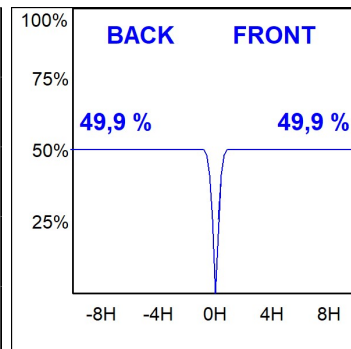

Finish: Texturised black RAL 9011

Installation: Recessed

TECHNICAL SPECIFICATIONS:

Light output:	2.238 lm	°K :	3000
Plum:	20,8W	CRI :	80
Efficacy:	107,6 lm/w	R9 :	60
Type:	COB	MacAdam:	3
LED Lifetime:	72.000 L80B10 (Ta=25°C)	Power Supply:	220-240V 50/60Hz
Power:	18W	Gear:	Adjustable DALI

Light output tolerance +/- 10%

CUSTOM MADE OPTIONS:

PHOTOMETRIC DATA :

HD2RE20FL830DB
 $\eta = 100\%$
 $I_{max} = 2218 \text{ cd/klm}$
UTE:
CIE: 100 100 100 100 100

ACCESORIES :

Optical

Product code:

HSCU50