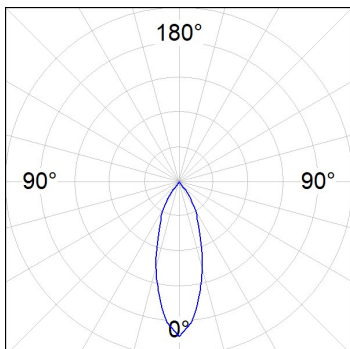

Light output tolerance +/- 10%

CUSTOM MADE OPTIONS:

PHOTOMETRIC DATA :

HD2RE20FL830DB
 $\eta = 100\%$
 $I_{max} = 2218 \text{ cd/klm}$
UTE:
CIE: 100 100 100 100 100

ACCESORIES :

Optical

Product code:

HSCU50