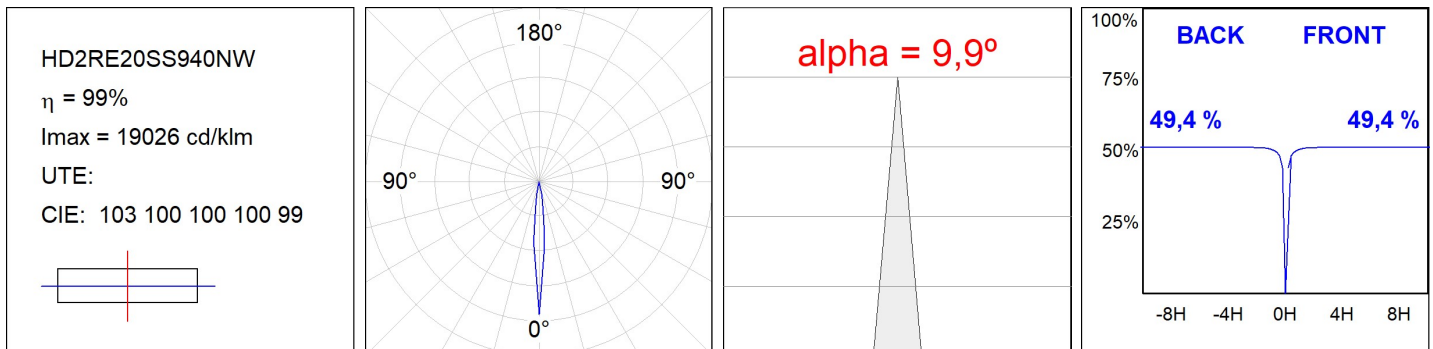

Finish: Texturised white RAL 9010

Installation: Recessed

TECHNICAL SPECIFICATIONS:

Light output:	737 lm	°K :	4000
Plum:	13,9W	CRI :	90
Efficacy:	53 lm/w	R9 :	62
UGR:	<16	MacAdam:	3
Type:	HIGH POWER	Power Supply:	220-240V 50/60Hz
LED Lifetime:	50.000 L70B10 (Ta=25°C)	Gear:	Electronic
Power:	13W		

Light output tolerance +/- 10%

CUSTOM MADE OPTIONS:

HANCE DOWNLIGHT

HD2RE10SS940NW

HANCE G2 DOWN REC 1000 9NW SSP WH

PHOTOMETRIC DATA :

ACCESORIES :

Optical