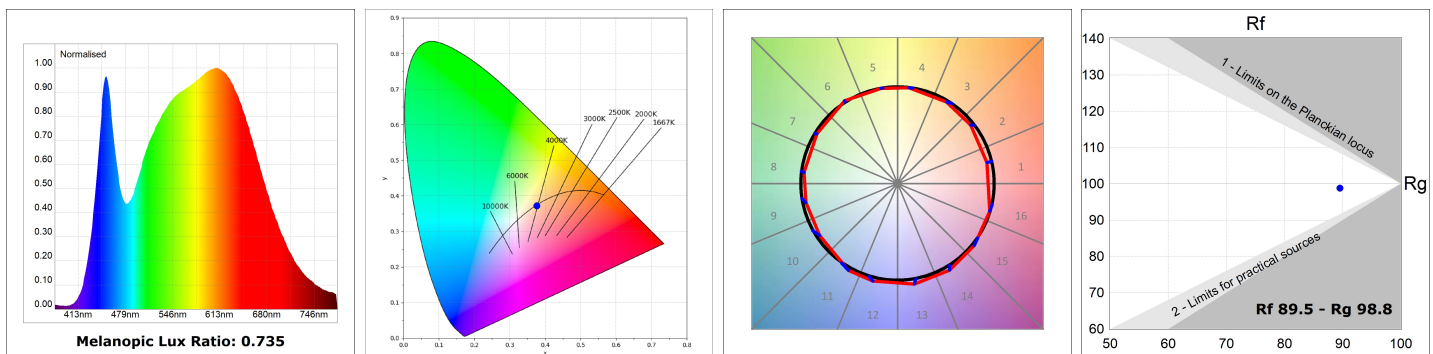

HANCE DOWNLIGHT

HD2RE10SS940NW

HANCE G2 DOWN REC 1000 9NW SSP WH

PHOTOMETRIC DATA :