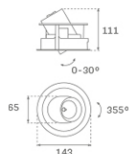

HANCE DOWNLIGHT

HD2RE10SS940NW

HANCE G2 DOWN REC 1000 9NW SSP WH

Description:

LAMP multidirectional recessed downlight HANCE G2 DOWN REC 1000. Allowing 355° rotation and tilting up to 30°. Body and frame made of die-cast aluminium for proper thermal management. Black polycarbonate injection moulded anti-glare ring. 10° super spot polycarbonate optics. LED HIGH POWER, 4000K and CRI90. Electronic ON OFF control gear included. IP20, IK07 ratings. Insulation Class II. LED life time: 50.000 L70B10 (Ta=25°C). Available finishes: Textured white and textured black.

Finish: Texturised white RAL 9010

Installation: Recessed

TECHNICAL SPECIFICATIONS:

Light output:	737 lm	°K :	4000
Plum:	13,9W	CRI :	90
Efficacy:	53 lm/w	R9 :	62
UGR:	<16	MacAdam:	3
Type:	HIGH POWER	Power Supply:	220-240V 50/60Hz
LED Lifetime:	50.000 L70B10 (Ta=25°C)	Gear:	Electronic
Power:	13W		