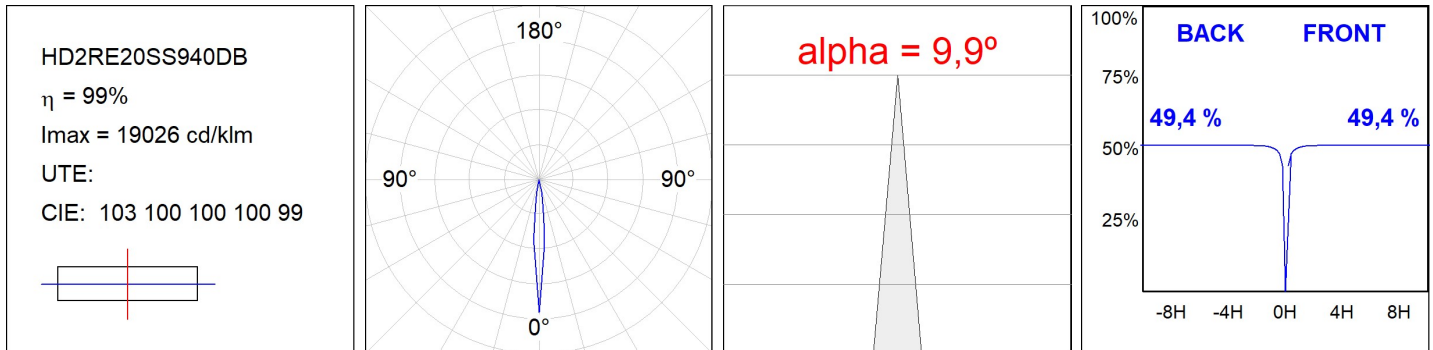

HANCE DOWNLIGHT

HD2RE10SS940DB

HANCE G2 DOWN REC 1000 9NW SSP DALI BK

PHOTOMETRIC DATA :