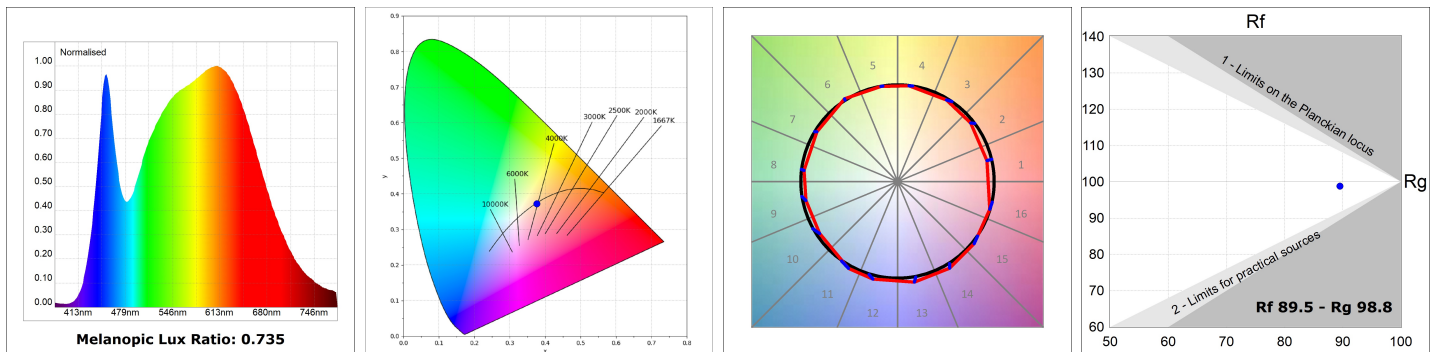

HANCE DOWNLIGHT

HD2RE10SS940DB

HANCE G2 DOWN REC 1000 9NW SSP DALI BK

PHOTOMETRIC DATA :