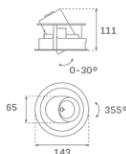

HANCE DOWNLIGHT

HD2RE10SP940NB

HANCE G2 DOWN REC 1000 9NW SP BK

Description:

LAMP multidirectional recessed downlight HANCE G2 DOWN REC 1000. Allowing 355° rotation and tilting up to 30°. Body and frame made of die-cast aluminium for proper thermal management. Black polycarbonate injection moulded anti-glare ring. 20° spot reflector. LED COB, 4000K and CRI90. Electronic ON OFF control gear included. IP20, IK07 ratings. Insulation Class II. LED life time: 78.000 L80B10 (Ta=25°C). Available finishes: Textured white and textured black.

Finish: Texturised black RAL 9011

Installation: Recessed

TECHNICAL SPECIFICATIONS:

Light output:	899 lm	°K :	4000
Plum:	8,6W	CRI :	90
Efficacy:	104,5 lm/w	R9 :	66
UGR:	<16	MacAdam:	3
Type:	COB	Power Supply:	220-240V 50/60Hz
LED Lifetime:	78.000 L80B10 (Ta=25°C)	Gear:	Electronic
Power:	7W		

Light output tolerance +/- 10%

CUSTOM MADE OPTIONS: