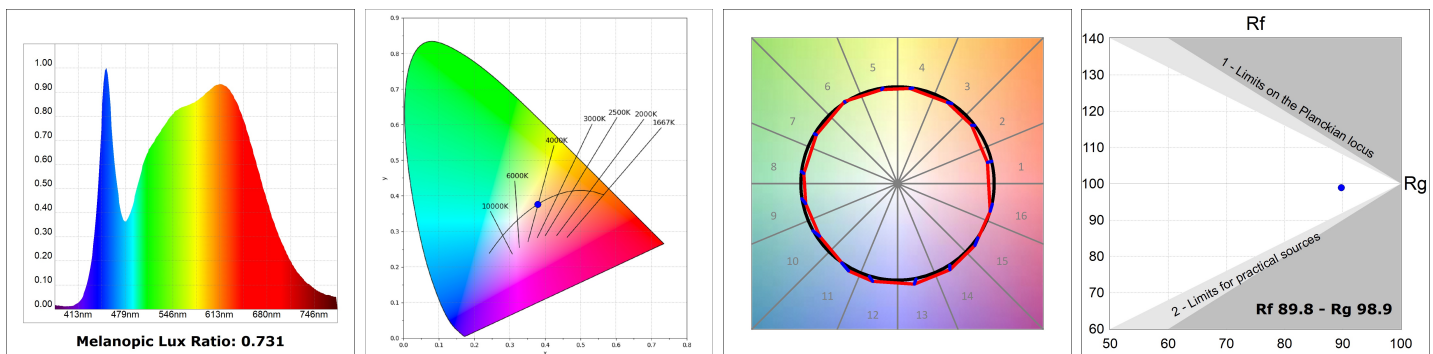

HANCE DOWNLIGHT

HD2RE10SP940NB

HANCE G2 DOWN REC 1000 9NW SP BK

PHOTOMETRIC DATA :