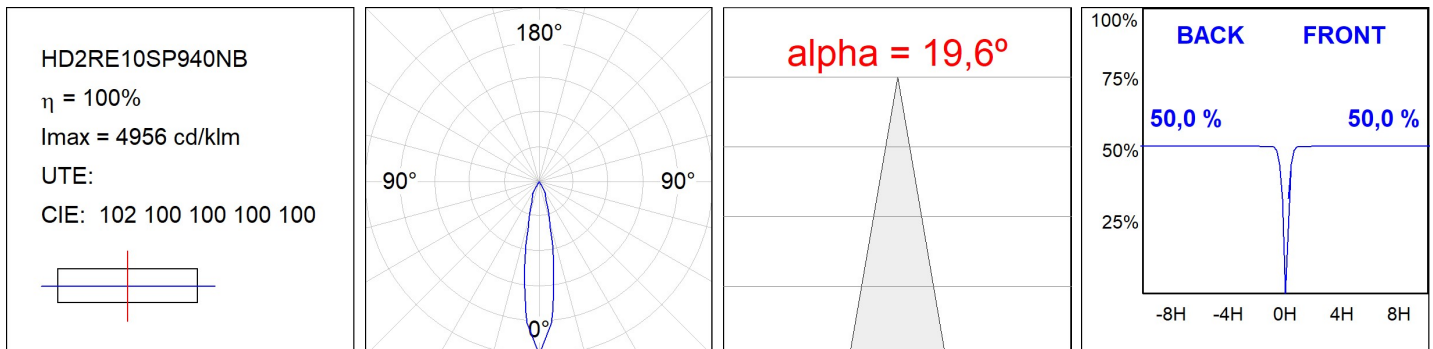

HANCE DOWNLIGHT

HD2RE10SP940NB

HANCE G2 DOWN REC 1000 9NW SP BK

PHOTOMETRIC DATA :