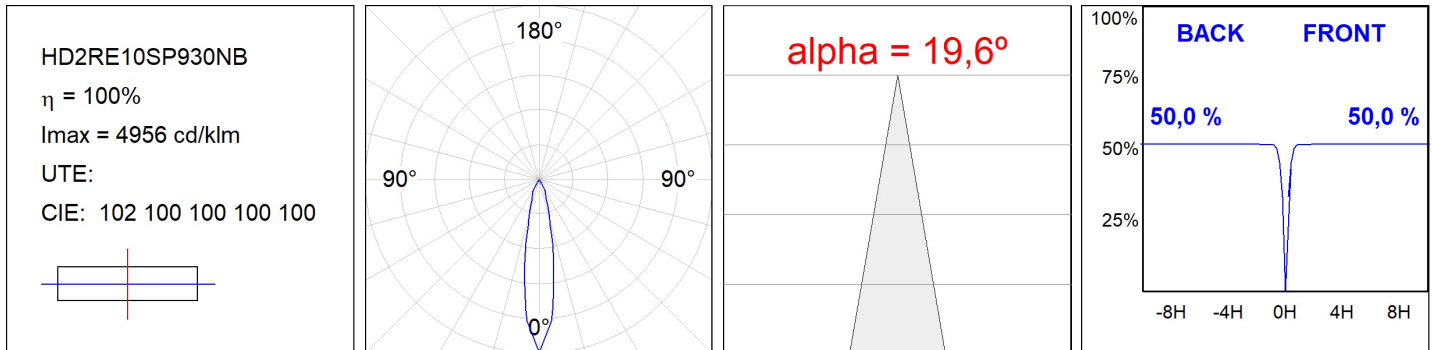

Finish: Texturised black RAL 9011

Installation: Recessed

TECHNICAL SPECIFICATIONS:

Light output:	853 lm	°K :	3000
Plum:	8,6W	CRI :	90
Efficacy:	99,2 lm/w	R9 :	60
UGR:	<16	MacAdam:	3
Type:	COB	Power Supply:	220-240V 50/60Hz
LED Lifetime:	78.000 L80B10 (Ta=25°C)	Gear:	Electronic
Power:	7W		

Light output tolerance +/- 10%

CUSTOM MADE OPTIONS:

HANCE DOWNLIGHT

HD2RE10SP930NB

HANCE G2 DOWN REC 1000 9WW SP BK

PHOTOMETRIC DATA :

ACCESORIES :

Optical