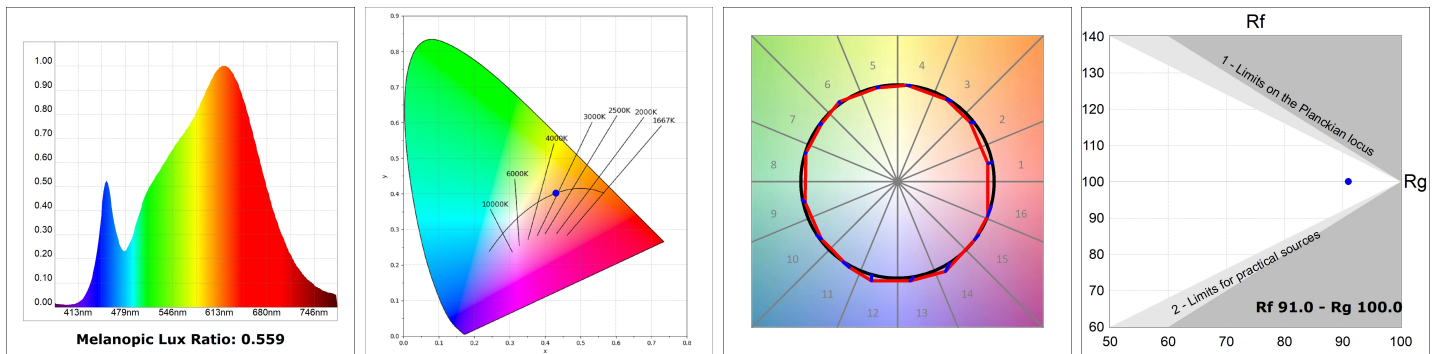

HANCE DOWNLIGHT

HD2RE10SP930NB

HANCE G2 DOWN REC 1000 9WW SP BK

PHOTOMETRIC DATA :