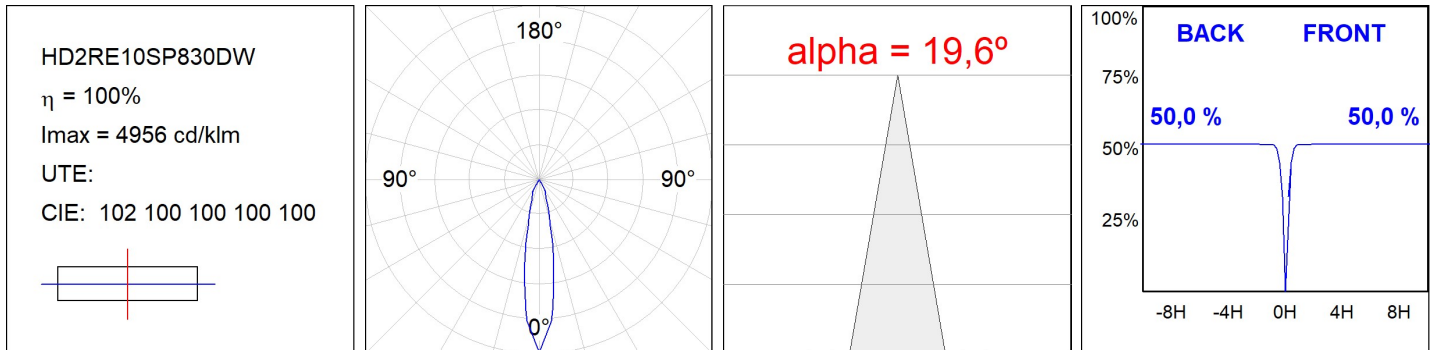

**HD2RE10SP830DW**

**HANCE G2 DOWN REC 1000 WW SP DALI WH**

**Description:**

LAMP multidirectional recessed downlight HANCE G2 DOWN REC 1000. Allowing 355° rotation and tilting up to 30°. Body and frame made of die-cast aluminium for proper thermal management. Black polycarbonate injection moulded anti-glare ring. 20° spot reflector. LED COB, 3000K and CRI80. Electronic DALI control gear included. IP20, IK07 ratings. Insulation Class II. LED life time: 78.000 L80B10 (Ta=25°C). Available finishes: Textured white and textured black.

**Finish:** Texturised white RAL 9010

**Installation:** Recessed

**TECHNICAL SPECIFICATIONS:**

<b>Light output:</b>	995 lm	<b>°K :</b>	3000
<b>Plum:</b>	8,6W	<b>CRI :</b>	80
<b>Efficacy:</b>	115,7 lm/w	<b>R9 :</b>	60
<b>UGR:</b>	<16	<b>MacAdam:</b>	3
<b>Type:</b>	COB	<b>Power Supply:</b>	220-240V 50/60Hz
<b>LED Lifetime:</b>	78.000 L80B10 (Ta=25°C)	<b>Gear:</b>	Adjustable DALI
<b>Power:</b>	7W		

*Light output tolerance +/- 10%*

**CUSTOM MADE OPTIONS:**

PHOTOMETRIC DATA :

ACCESORIES :

Optical

**Product code:**

HSCU50

**Description:**