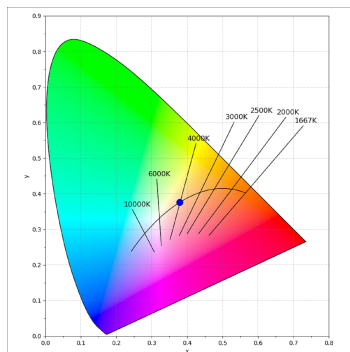

HANCE DOWNLIGHT

HD2RE10MF940NW

HANCE G2 DOWN REC 1000 9NW MFL WH

PHOTOMETRIC DATA :

HD2RE10MF940NW
 $\eta = 100\%$
 $I_{max} = 3354 \text{ cd/klm}$
UTE:
CIE: 101 100 100 100 100