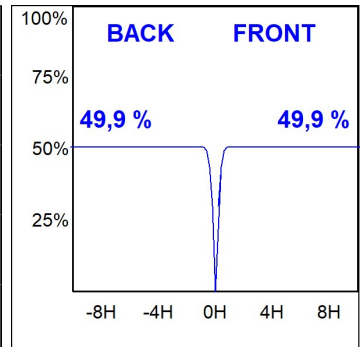

HANCE DOWNLIGHT

HD2RE10MF940NW

HANCE G2 DOWN REC 1000 9NW MFL WH

Description:

LAMP multidirectional recessed downlight HANCE G2 DOWN REC 1000. Allowing 355° rotation and tilting up to 30°. Body and frame made of die-cast aluminium for proper thermal management. Black polycarbonate injection moulded anti-glare ring. 25° middle flood reflector. LED COB, 4000K and CRI90. Electronic ON OFF control gear included. IP20, IK07 ratings. Insulation Class II. LED life time: 78.000 L80B10 (Ta=25°C). Available finishes: Textured white and textured black.

Finish: Texturised white RAL 9010

Installation: Recessed

TECHNICAL SPECIFICATIONS:

Light output:	924 lm	°K :	4000
Plum:	8,6W	CRI :	90
Efficacy:	107,4 lm/w	R9 :	66
UGR:	<19	MacAdam:	3
Type:	COB	Power Supply:	220-240V 50/60Hz
LED Lifetime:	78.000 L80B10 (Ta=25°C)	Gear:	Electronic
Power:	7W		

Light output tolerance +/- 10%

CUSTOM MADE OPTIONS:

HANCE DOWNLIGHT

HD2RE10MF940NW

HANCE G2 DOWN REC 1000 9NW MFL WH

PHOTOMETRIC DATA :

HD2RE10MF940NW
 $\eta = 100\%$
 $I_{max} = 3354 \text{ cd/klm}$
 UTE:
 CIE: 101 100 100 100 100