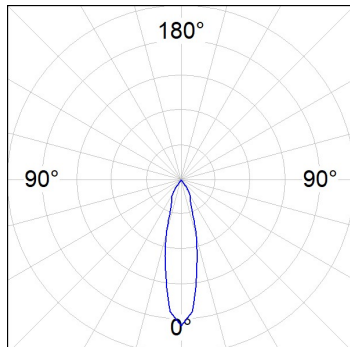

Finish: Texturised white RAL 9010

Installation: Recessed

TECHNICAL SPECIFICATIONS:

Light output:	924 lm	°K :	4000
Plum:	8,6W	CRI :	90
Efficacy:	107,4 lm/w	R9 :	66
UGR:	<19	MacAdam:	3
Type:	COB	Power Supply:	220-240V 50/60Hz
LED Lifetime:	78.000 L80B10 (Ta=25°C)	Gear:	Electronic
Power:	7W		

Light output tolerance +/- 10%

CUSTOM MADE OPTIONS:

HANCE DOWNLIGHT

HD2RE10MF940NW

HANCE G2 DOWN REC 1000 9NW MFL WH

PHOTOMETRIC DATA :

HD2RE10MF940NW
 $\eta = 100\%$
 $I_{max} = 3354 \text{ cd/klm}$
 UTE:
 CIE: 101 100 100 100 100