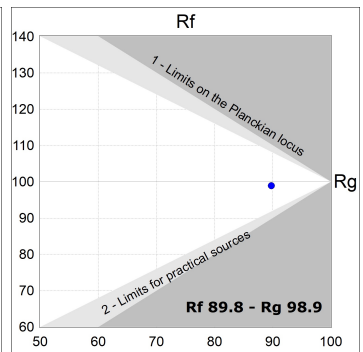

Finish: Texturised white RAL 9010

Installation: Recessed

TECHNICAL SPECIFICATIONS:

Light output:	924 lm	°K :	4000
Plum:	8,6W	CRI :	90
Efficacy:	107,4 lm/w	R9 :	66
UGR:	<19	MacAdam:	3
Type:	COB	Power Supply:	220-240V 50/60Hz
LED Lifetime:	78.000 L80B10 (Ta=25°C)	Gear:	Electronic
Power:	7W		

Light output tolerance +/- 10%

CUSTOM MADE OPTIONS:

HANCE DOWNLIGHT

HD2RE10MF940NW

HANCE G2 DOWN REC 1000 9NW MFL WH

PHOTOMETRIC DATA :

HD2RE10MF940NW
 $\eta = 100\%$
 $I_{max} = 3354 \text{ cd/klm}$
 UTE:
 CIE: 101 100 100 100 100