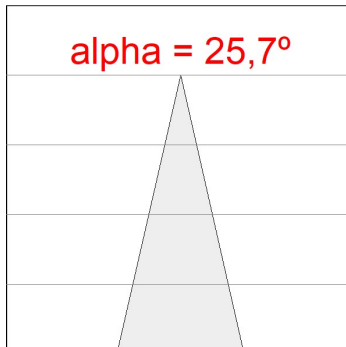

Light output tolerance +/- 10%

CUSTOM MADE OPTIONS:

HANCE DOWNLIGHT

HD2RE10MF940NW

HANCE G2 DOWN REC 1000 9NW MFL WH

PHOTOMETRIC DATA :

HD2RE10MF940NW
 $\eta = 100\%$
 $I_{max} = 3354 \text{ cd/klm}$
 UTE:
 CIE: 101 100 100 100 100