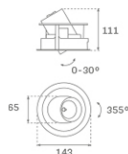

HANCE DOWNLIGHT

HD2RE10MF940NW

HANCE G2 DOWN REC 1000 9NW MFL WH

Description:

LAMP multidirectional recessed downlight HANCE G2 DOWN REC 1000. Allowing 355° rotation and tilting up to 30°. Body and frame made of die-cast aluminium for proper thermal management. Black polycarbonate injection moulded anti-glare ring. 25° middle flood reflector. LED COB, 4000K and CRI90. Electronic ON OFF control gear included. IP20, IK07 ratings. Insulation Class II. LED life time: 78.000 L80B10 (Ta=25°C). Available finishes: Textured white and textured black.

Finish: Texturised white RAL 9010

Installation: Recessed

TECHNICAL SPECIFICATIONS:

Light output:	924 lm	°K :	4000
Plum:	8,6W	CRI :	90
Efficacy:	107,4 lm/w	R9 :	66
UGR:	<19	MacAdam:	3
Type:	COB	Power Supply:	220-240V 50/60Hz
LED Lifetime:	78.000 L80B10 (Ta=25°C)	Gear:	Electronic
Power:	7W		