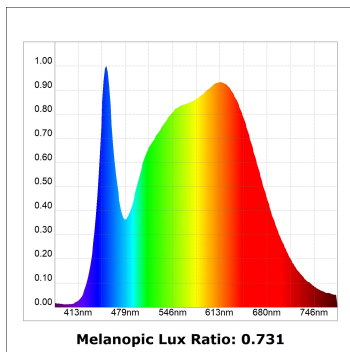

Finish: Texturised white RAL 9010

Installation: Recessed

TECHNICAL SPECIFICATIONS:

Light output:	924 lm	°K :	4000
Plum:	8,6W	CRI :	90
Efficacy:	107,4 lm/w	R9 :	66
UGR:	<19	MacAdam:	3
Type:	COB	Power Supply:	220-240V 50/60Hz
LED Lifetime:	78.000 L80B10 (Ta=25°C)	Gear:	Electronic
Power:	7W		

Light output tolerance +/- 10%

CUSTOM MADE OPTIONS:

HANCE DOWNLIGHT

HD2RE10MF940NW

HANCE G2 DOWN REC 1000 9NW MFL WH

PHOTOMETRIC DATA :

HD2RE10MF940NW
 $\eta = 100\%$
 $I_{max} = 3354 \text{ cd/klm}$
 UTE:
 CIE: 101 100 100 100 100