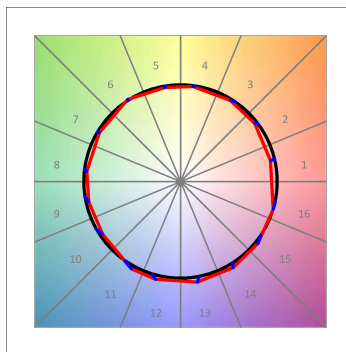

HANCE DOWNLIGHT

HD2RE10MF940NW

HANCE G2 DOWN REC 1000 9NW MFL WH

PHOTOMETRIC DATA :

HD2RE10MF940NW
 $\eta = 100\%$
 $I_{max} = 3354 \text{ cd/klm}$
UTE:
CIE: 101 100 100 100 100