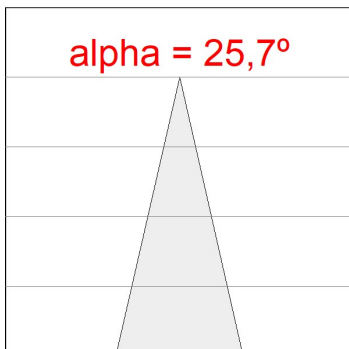

HANCE DOWNLIGHT

HD2RE10MF930DB

HANCE G2 DOWN REC 1000 9WW MFL DALI BK

PHOTOMETRIC DATA :

HD2RE10MF930DB
 $\eta = 100\%$
 $I_{max} = 3354 \text{ cd/klm}$
UTE:
CIE: 101 100 100 100 100