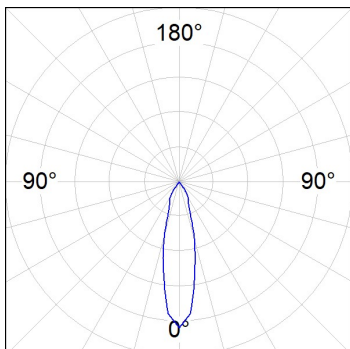

HANCE DOWNLIGHT

HD2RE10MF930DB

HANCE G2 DOWN REC 1000 9WW MFL DALI BK

PHOTOMETRIC DATA :

HD2RE10MF930DB
 $\eta = 100\%$
 $I_{max} = 3354 \text{ cd/klm}$
UTE:
CIE: 101 100 100 100 100