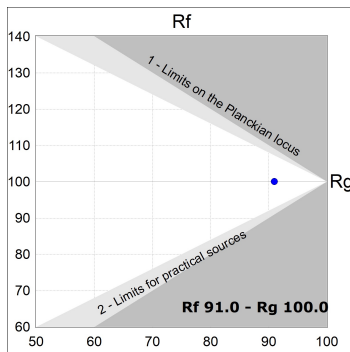

HANCE DOWNLIGHT

HD2RE10MF930DB

HANCE G2 DOWN REC 1000 9WW MFL DALI BK

PHOTOMETRIC DATA :

HD2RE10MF930DB
 $\eta = 100\%$
 $I_{max} = 3354 \text{ cd/klm}$
UTE:
CIE: 101 100 100 100 100