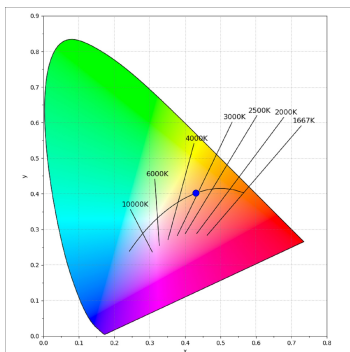

HANCE DOWNLIGHT

HD2RE10MF930DB

HANCE G2 DOWN REC 1000 9WW MFL DALI BK

PHOTOMETRIC DATA :

HD2RE10MF930DB
 $\eta = 100\%$
 $I_{max} = 3354 \text{ cd/klm}$
UTE:
CIE: 101 100 100 100 100