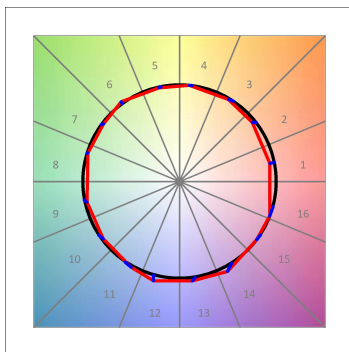

HANCE DOWNLIGHT

HD2RE10MF930DB

HANCE G2 DOWN REC 1000 9WW MFL DALI BK

PHOTOMETRIC DATA :

HD2RE10MF930DB
 $\eta = 100\%$
 $I_{max} = 3354 \text{ cd/klm}$
UTE:
CIE: 101 100 100 100 100