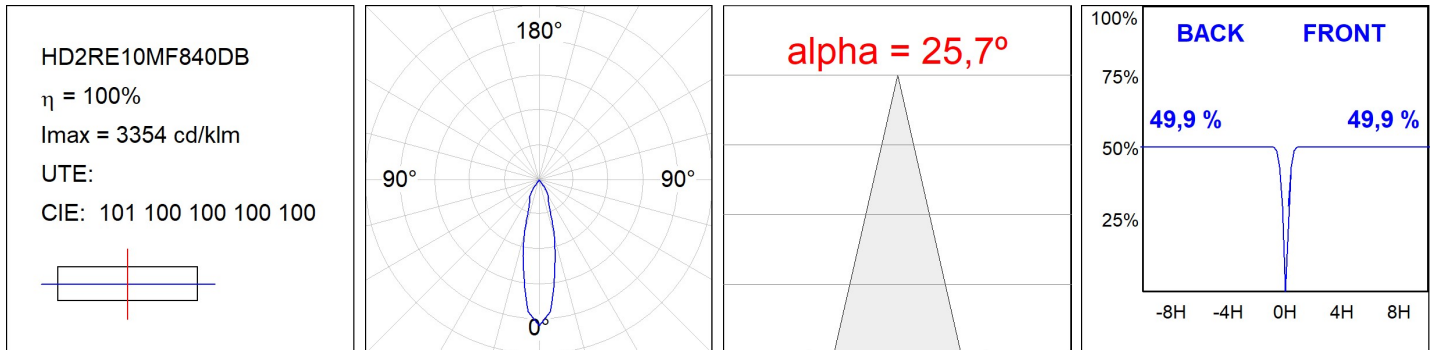

HD2RE10MF840DB

HANCE G2 DOWN REC 1000 NW MFL DALI BK

PHOTOMETRIC DATA :