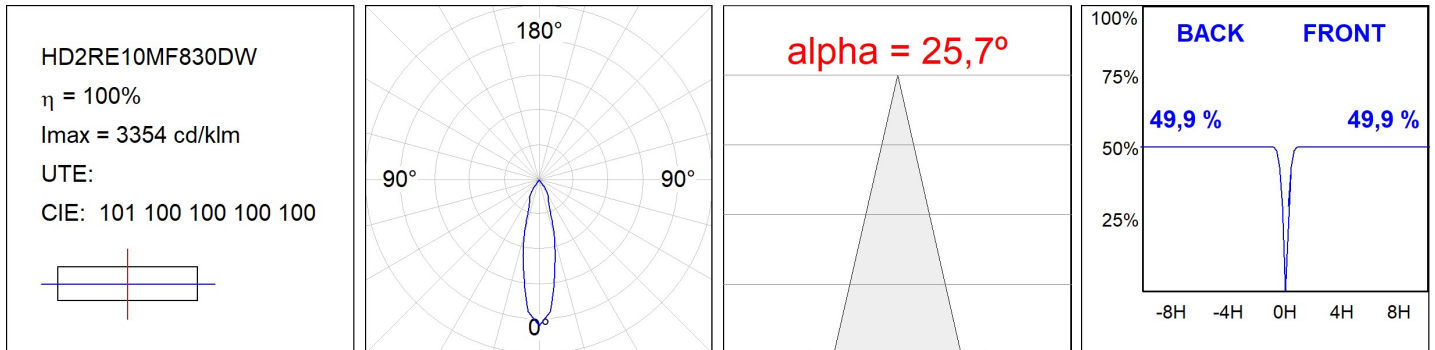

HD2RE10MF830DW

HANCE G2 DOWN REC 1000 WW MFL DALI WH

PHOTOMETRIC DATA :