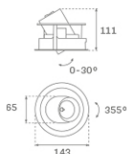

HD2RE10MF830DW

HANCE G2 DOWN REC 1000 WW MFL DALI WH

Description:

LAMP multidirectional recessed downlight HANCE G2 DOWN REC 1000. Allowing 355° rotation and tilting up to 30°. Body and frame made of die-cast aluminium for proper thermal management. Black polycarbonate injection moulded anti-glare ring. 25° middle flood reflector. LED COB, 3000K and CRI80. Electronic DALI control gear included. IP20, IK07 ratings. Insulation Class II. LED life time: 78.000 L80B10 (Ta=25°C). Available finishes: Textured white and textured black.

Finish: Texturised white RAL 9010

Installation: Recessed

TECHNICAL SPECIFICATIONS:

Light output:	1.022 lm	°K :	3000
Plum:	8,6W	CRI :	80
Efficacy:	118,8 lm/w	R9 :	60
UGR:	<19	MacAdam:	3
Type:	COB	Power Supply:	220-240V 50/60Hz
LED Lifetime:	78.000 L80B10 (Ta=25°C)	Gear:	Adjustable DALI
Power:	7W		