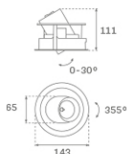

HD2RE10FL940DW

HANCE G2 DOWN REC 1000 9NW FL DALI WH

Description:

LAMP multidirectional recessed downlight HANCE G2 DOWN REC 1000. Allowing 355° rotation and tilting up to 30°. Body and frame made of die-cast aluminium for proper thermal management. Black polycarbonate injection moulded anti-glare ring. 35° flood reflector. LED COB, 4000K and CRI90. Electronic DALI control gear included. IP20, IK07 ratings. Insulation Class II. LED life time: 78.000 L80B10 (Ta=25°C). Available finishes: Textured white and textured black.

Finish: Texturised white RAL 9010

Installation: Recessed

TECHNICAL SPECIFICATIONS:

Light output:	914 lm	°K :	4000
Plum:	8,6W	CRI :	90
Efficacy:	106,3 lm/w	R9 :	66
UGR:	<19	MacAdam:	3
Type:	COB	Power Supply:	220-240V 50/60Hz
LED Lifetime:	78.000 L80B10 (Ta=25°C)	Gear:	Adjustable DALI
Power:	7W		