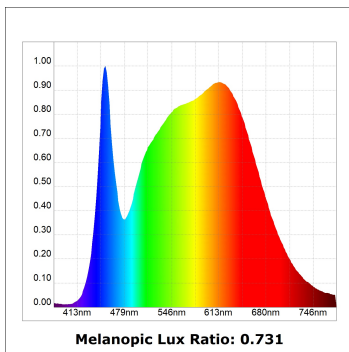

Finish: Texturised white RAL 9010

Installation: Recessed

TECHNICAL SPECIFICATIONS:

Light output:	914 lm	°K :	4000
Plum:	8,6W	CRI :	90
Efficacy:	106,3 lm/w	R9 :	66
UGR:	<19	MacAdam:	3
Type:	COB	Power Supply:	220-240V 50/60Hz
LED Lifetime:	78.000 L80B10 (Ta=25°C)	Gear:	Adjustable DALI
Power:	7W		

Light output tolerance +/- 10%

CUSTOM MADE OPTIONS:

HANCE DOWNLIGHT

HD2RE10FL940DW

HANCE G2 DOWN REC 1000 9NW FL DALI WH

PHOTOMETRIC DATA :

HD2RE10FL940DW
 $\eta = 100\%$
 $I_{max} = 2218 \text{ cd/klm}$
 UTE:
 CIE: 100 100 100 100 100