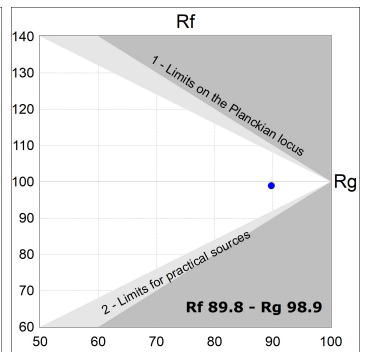

Finish: Texturised white RAL 9010

Installation: Recessed

TECHNICAL SPECIFICATIONS:

Light output:	914 lm	°K :	4000
Plum:	8,6W	CRI :	90
Efficacy:	106,3 lm/w	R9 :	66
UGR:	<19	MacAdam:	3
Type:	COB	Power Supply:	220-240V 50/60Hz
LED Lifetime:	78.000 L80B10 (Ta=25°C)	Gear:	Adjustable DALI
Power:	7W		

Light output tolerance +/- 10%

CUSTOM MADE OPTIONS:

HANCE DOWNLIGHT

HD2RE10FL940DW

HANCE G2 DOWN REC 1000 9NW FL DALI WH

PHOTOMETRIC DATA :

HD2RE10FL940DW
 $\eta = 100\%$
 $I_{max} = 2218 \text{ cd/klm}$
 UTE:
 CIE: 100 100 100 100 100