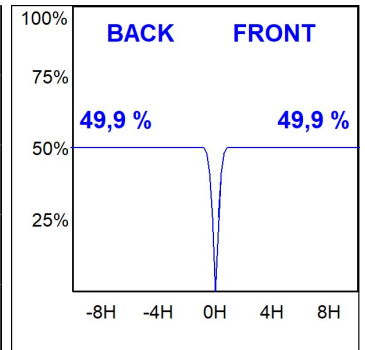

Finish: Texturised white RAL 9010

Installation: Recessed

TECHNICAL SPECIFICATIONS:

Light output:	914 lm	°K :	4000
Plum:	8,6W	CRI :	90
Efficacy:	106,3 lm/w	R9 :	66
UGR:	<19	MacAdam:	3
Type:	COB	Power Supply:	220-240V 50/60Hz
LED Lifetime:	78.000 L80B10 (Ta=25°C)	Gear:	Adjustable DALI
Power:	7W		

Light output tolerance +/- 10%

CUSTOM MADE OPTIONS:

HANCE DOWNLIGHT

HD2RE10FL940DW

HANCE G2 DOWN REC 1000 9NW FL DALI WH

PHOTOMETRIC DATA :

HD2RE10FL940DW
 $\eta = 100\%$
 $I_{max} = 2218 \text{ cd/klm}$
 UTE:
 CIE: 100 100 100 100 100