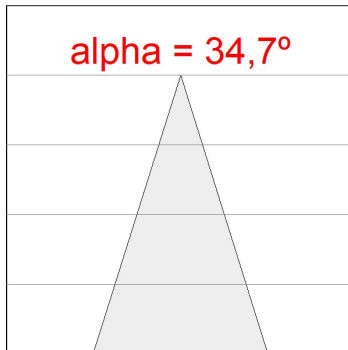

Light output tolerance +/- 10%

CUSTOM MADE OPTIONS:

HANCE DOWNLIGHT

HD2RE10FL940DW

HANCE G2 DOWN REC 1000 9NW FL DALI WH

PHOTOMETRIC DATA :

HD2RE10FL940DW
 $\eta = 100\%$
 $I_{max} = 2218 \text{ cd/klm}$
 UTE:
 CIE: 100 100 100 100 100