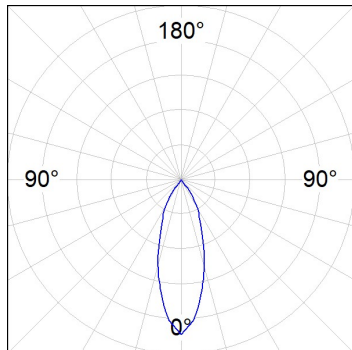

Finish: Texturised white RAL 9010

Installation: Recessed

TECHNICAL SPECIFICATIONS:

Light output:	914 lm	°K :	4000
Plum:	8,6W	CRI :	90
Efficacy:	106,3 lm/w	R9 :	66
UGR:	<19	MacAdam:	3
Type:	COB	Power Supply:	220-240V 50/60Hz
LED Lifetime:	78.000 L80B10 (Ta=25°C)	Gear:	Adjustable DALI
Power:	7W		

Light output tolerance +/- 10%

CUSTOM MADE OPTIONS:

HANCE DOWNLIGHT

HD2RE10FL940DW

HANCE G2 DOWN REC 1000 9NW FL DALI WH

PHOTOMETRIC DATA :

HD2RE10FL940DW
 $\eta = 100\%$
 $I_{max} = 2218 \text{ cd/klm}$
 UTE:
 CIE: 100 100 100 100 100