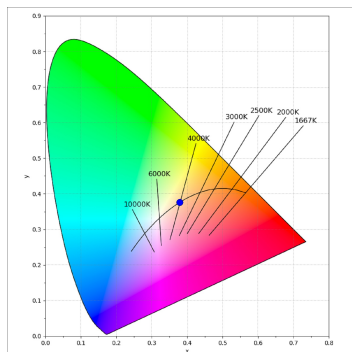

HANCE DOWNLIGHT

HD2RE10FL940DW

HANCE G2 DOWN REC 1000 9NW FL DALI WH

PHOTOMETRIC DATA :

HD2RE10FL940DW
 $\eta = 100\%$
 $I_{max} = 2218 \text{ cd/klm}$
UTE:
CIE: 100 100 100 100 100