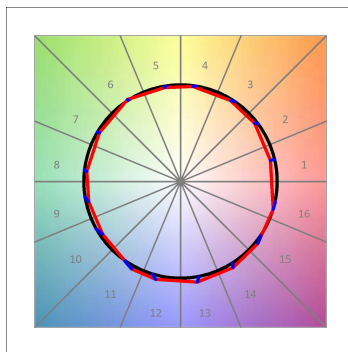

HANCE DOWNLIGHT

HD2RE10FL940DW

HANCE G2 DOWN REC 1000 9NW FL DALI WH

PHOTOMETRIC DATA :

HD2RE10FL940DW
 $\eta = 100\%$
 $I_{max} = 2218 \text{ cd/klm}$
UTE:
CIE: 100 100 100 100 100