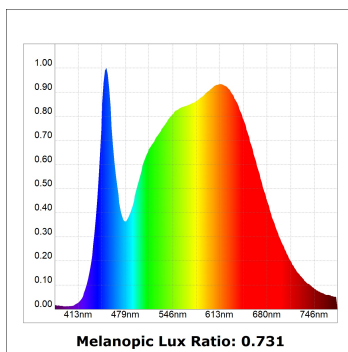

Finish: Texturised black RAL 9011

Installation: Recessed

TECHNICAL SPECIFICATIONS:

Light output:	914 lm	°K :	4000
Plum:	8,6W	CRI :	90
Efficacy:	106,3 lm/w	R9 :	66
UGR:	<19	MacAdam:	3
Type:	COB	Power Supply:	220-240V 50/60Hz
LED Lifetime:	78.000 L80B10 (Ta=25°C)	Gear:	Adjustable DALI
Power:	7W		

Light output tolerance +/- 10%

CUSTOM MADE OPTIONS:

HANCE DOWNLIGHT

HD2RE10FL940DB

HANCE G2 DOWN REC 1000 9NW FL DALI BK

PHOTOMETRIC DATA :

HD2RE10FL940DB
 $\eta = 100\%$
 $I_{max} = 2218 \text{ cd/klm}$
 UTE:
 CIE: 100 100 100 100 100