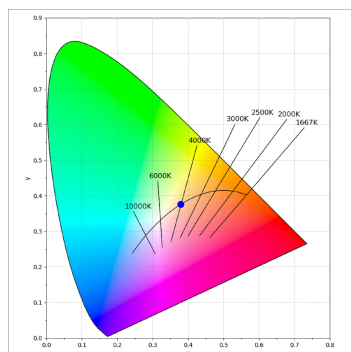

Light output tolerance +/- 10%

CUSTOM MADE OPTIONS:

HANCE DOWNLIGHT

HD2RE10FL940DB

HANCE G2 DOWN REC 1000 9NW FL DALI BK

PHOTOMETRIC DATA :

HD2RE10FL940DB
 $\eta = 100\%$
 $I_{max} = 2218 \text{ cd/klm}$
 UTE:
 CIE: 100 100 100 100 100