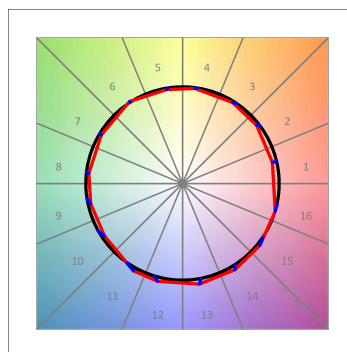

HANCE DOWNLIGHT

HD2RE10FL940DB

HANCE G2 DOWN REC 1000 9NW FL DALI BK

PHOTOMETRIC DATA :

HD2RE10FL940DB
 $\eta = 100\%$
 $I_{max} = 2218 \text{ cd/klm}$
UTE:
CIE: 100 100 100 100 100