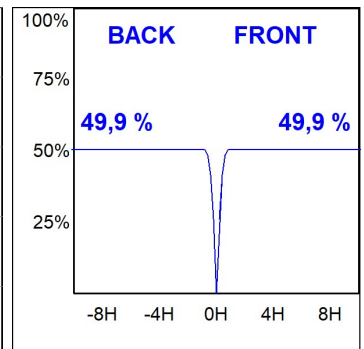

Finish: Texturised black RAL 9011

Installation: Recessed

TECHNICAL SPECIFICATIONS:

Light output:	914 lm	°K :	4000
Plum:	8,6W	CRI :	90
Efficacy:	106,3 lm/w	R9 :	66
UGR:	<19	MacAdam:	3
Type:	COB	Power Supply:	220-240V 50/60Hz
LED Lifetime:	78.000 L80B10 (Ta=25°C)	Gear:	Adjustable DALI
Power:	7W		

Light output tolerance +/- 10%

CUSTOM MADE OPTIONS:

HANCE DOWNLIGHT

HD2RE10FL940DB

HANCE G2 DOWN REC 1000 9NW FL DALI BK

PHOTOMETRIC DATA :

HD2RE10FL940DB
 $\eta = 100\%$
 $I_{max} = 2218 \text{ cd/klm}$
 UTE:
 CIE: 100 100 100 100 100