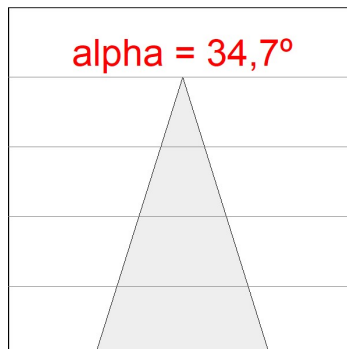

Light output tolerance +/- 10%

CUSTOM MADE OPTIONS:

HANCE DOWNLIGHT

HD2RE10FL940DB

HANCE G2 DOWN REC 1000 9NW FL DALI BK

PHOTOMETRIC DATA :

HD2RE10FL940DB
 $\eta = 100\%$
 $I_{max} = 2218 \text{ cd/klm}$
 UTE:
 CIE: 100 100 100 100 100