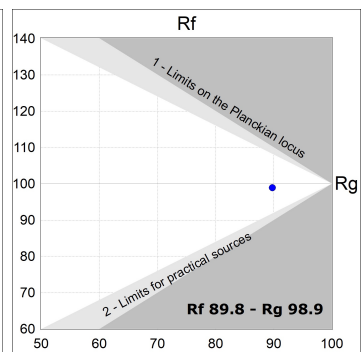

Finish: Texturised black RAL 9011

Installation: Recessed

TECHNICAL SPECIFICATIONS:

Light output:	914 lm	°K :	4000
Plum:	8,6W	CRI :	90
Efficacy:	106,3 lm/w	R9 :	66
UGR:	<19	MacAdam:	3
Type:	COB	Power Supply:	220-240V 50/60Hz
LED Lifetime:	78.000 L80B10 (Ta=25°C)	Gear:	Adjustable DALI
Power:	7W		

Light output tolerance +/- 10%

CUSTOM MADE OPTIONS:

HANCE DOWNLIGHT

HD2RE10FL940DB

HANCE G2 DOWN REC 1000 9NW FL DALI BK

PHOTOMETRIC DATA :

HD2RE10FL940DB
 $\eta = 100\%$
 $I_{max} = 2218 \text{ cd/klm}$
 UTE:
 CIE: 100 100 100 100 100