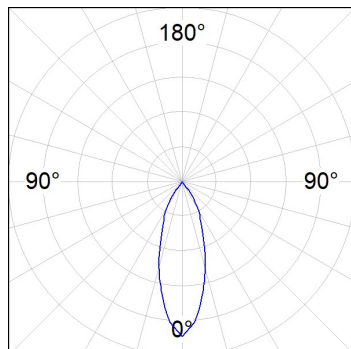

Light output tolerance +/- 10%

CUSTOM MADE OPTIONS:

HANCE DOWNLIGHT

HD2RE10FL940DB

HANCE G2 DOWN REC 1000 9NW FL DALI BK

PHOTOMETRIC DATA :

HD2RE10FL940DB
 $\eta = 100\%$
 $I_{max} = 2218 \text{ cd/klm}$
 UTE:
 CIE: 100 100 100 100 100