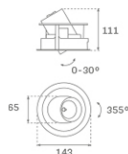

HANCE DOWNLIGHT

HD2RE10FL930NW

HANCE G2 DOWN REC 1000 9WW FL WH

Description:

LAMP multidirectional recessed downlight HANCE G2 DOWN REC 1000. Allowing 355° rotation and tilting up to 30°. Body and frame made of die-cast aluminium for proper thermal management. Black polycarbonate injection moulded anti-glare ring. 35° flood reflector. LED COB, 3000K and CRI90. Electronic ON OFF control gear included. IP20, IK07 ratings. Insulation Class II. LED life time: 78.000 L80B10 (Ta=25°C). Available finishes: Textured white and textured black.

Finish: Texturised white RAL 9010

Installation: Recessed

TECHNICAL SPECIFICATIONS:

Light output:	867 lm	°K :	3000
Plum:	8,6W	CRI :	90
Efficacy:	100,8 lm/w	R9 :	60
UGR:	<19	MacAdam:	3
Type:	COB	Power Supply:	220-240V 50/60Hz
LED Lifetime:	78.000 L80B10 (Ta=25°C)	Gear:	Electronic
Power:	7W		