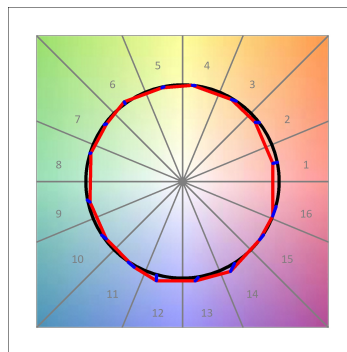

HANCE DOWNLIGHT

HD2RE10FL930NW

HANCE G2 DOWN REC 1000 9WW FL WH

Description:

LAMP multidirectional recessed downlight HANCE G2 DOWN REC 1000. Allowing 355° rotation and tilting up to 30°. Body and frame made of die-cast aluminium for proper thermal management. Black polycarbonate injection moulded anti-glare ring. 35° flood reflector. LED COB, 3000K and CRI90. Electronic ON OFF control gear included. IP20, IK07 ratings. Insulation Class II. LED life time: 78.000 L80B10 (Ta=25°C). Available finishes: Textured white and textured black.

Finish: Texturised white RAL 9010

Installation: Recessed

TECHNICAL SPECIFICATIONS:

Light output:	867 lm	°K :	3000
Plum:	8,6W	CRI :	90
Efficacy:	100,8 lm/w	R9 :	60
UGR:	<19	MacAdam:	3
Type:	COB	Power Supply:	220-240V 50/60Hz
LED Lifetime:	78.000 L80B10 (Ta=25°C)	Gear:	Electronic
Power:	7W		

Light output tolerance +/- 10%

CUSTOM MADE OPTIONS:

HANCE DOWNLIGHT

HD2RE10FL930NW

HANCE G2 DOWN REC 1000 9WW FL WH

PHOTOMETRIC DATA :

HD2RE10FL930NW
 $\eta = 100\%$
 $I_{max} = 2218 \text{ cd/klm}$
 UTE:
 CIE: 100 100 100 100 100