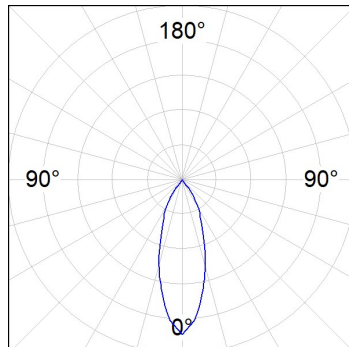

Finish: Texturised white RAL 9010

Installation: Recessed

TECHNICAL SPECIFICATIONS:

Light output:	867 lm	°K :	3000
Plum:	8,6W	CRI :	90
Efficacy:	100,8 lm/w	R9 :	60
UGR:	<19	MacAdam:	3
Type:	COB	Power Supply:	220-240V 50/60Hz
LED Lifetime:	78.000 L80B10 (Ta=25°C)	Gear:	Electronic
Power:	7W		

Light output tolerance +/- 10%

CUSTOM MADE OPTIONS:

HANCE DOWNLIGHT

HD2RE10FL930NW

HANCE G2 DOWN REC 1000 9WW FL WH

PHOTOMETRIC DATA :

HD2RE10FL930NW
 $\eta = 100\%$
 $I_{max} = 2218 \text{ cd/klm}$
 UTE:
 CIE: 100 100 100 100 100