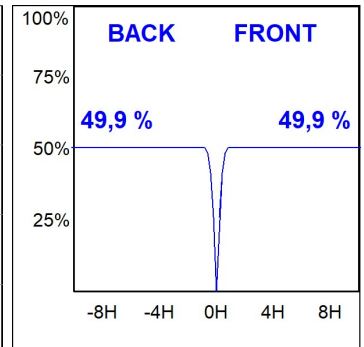

HANCE DOWNLIGHT

HD2RE10FL930NW

HANCE G2 DOWN REC 1000 9WW FL WH

Description:

LAMP multidirectional recessed downlight HANCE G2 DOWN REC 1000. Allowing 355° rotation and tilting up to 30°. Body and frame made of die-cast aluminium for proper thermal management. Black polycarbonate injection moulded anti-glare ring. 35° flood reflector. LED COB, 3000K and CRI90. Electronic ON OFF control gear included. IP20, IK07 ratings. Insulation Class II. LED life time: 78.000 L80B10 (Ta=25°C). Available finishes: Textured white and textured black.

Finish: Texturised white RAL 9010

Installation: Recessed

TECHNICAL SPECIFICATIONS:

Light output:	867 lm	°K :	3000
Plum:	8,6W	CRI :	90
Efficacy:	100,8 lm/w	R9 :	60
UGR:	<19	MacAdam:	3
Type:	COB	Power Supply:	220-240V 50/60Hz
LED Lifetime:	78.000 L80B10 (Ta=25°C)	Gear:	Electronic
Power:	7W		

Light output tolerance +/- 10%

CUSTOM MADE OPTIONS:

HANCE DOWNLIGHT

HD2RE10FL930NW

HANCE G2 DOWN REC 1000 9WW FL WH

PHOTOMETRIC DATA :

HD2RE10FL930NW
 $\eta = 100\%$
 $I_{max} = 2218 \text{ cd/klm}$
 UTE:
 CIE: 100 100 100 100 100