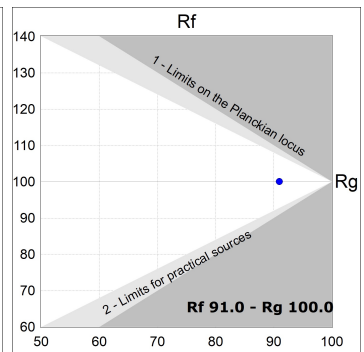

Finish: Texturised white RAL 9010

Installation: Recessed

TECHNICAL SPECIFICATIONS:

Light output:	867 lm	°K :	3000
Plum:	8,6W	CRI :	90
Efficacy:	100,8 lm/w	R9 :	60
UGR:	<19	MacAdam:	3
Type:	COB	Power Supply:	220-240V 50/60Hz
LED Lifetime:	78.000 L80B10 (Ta=25°C)	Gear:	Electronic
Power:	7W		

Light output tolerance +/- 10%

CUSTOM MADE OPTIONS:

HANCE DOWNLIGHT

HD2RE10FL930NW

HANCE G2 DOWN REC 1000 9WW FL WH

PHOTOMETRIC DATA :

HD2RE10FL930NW
 $\eta = 100\%$
 $I_{max} = 2218 \text{ cd/klm}$
 UTE:
 CIE: 100 100 100 100 100