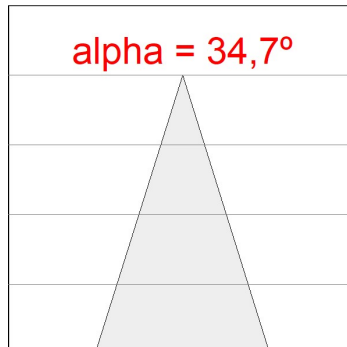

Light output tolerance +/- 10%

CUSTOM MADE OPTIONS:

HANCE DOWNLIGHT

HD2RE10FL930NW

HANCE G2 DOWN REC 1000 9WW FL WH

PHOTOMETRIC DATA :

HD2RE10FL930NW
 $\eta = 100\%$
 $I_{max} = 2218 \text{ cd/klm}$
 UTE:
 CIE: 100 100 100 100 100