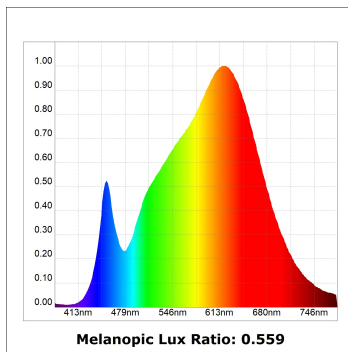

Finish: Texturised white RAL 9010

Installation: Recessed

TECHNICAL SPECIFICATIONS:

Light output:	867 lm	°K :	3000
Plum:	8,6W	CRI :	90
Efficacy:	100,8 lm/w	R9 :	60
UGR:	<19	MacAdam:	3
Type:	COB	Power Supply:	220-240V 50/60Hz
LED Lifetime:	78.000 L80B10 (Ta=25°C)	Gear:	Electronic
Power:	7W		

Light output tolerance +/- 10%

CUSTOM MADE OPTIONS:

HANCE DOWNLIGHT

HD2RE10FL930NW

HANCE G2 DOWN REC 1000 9WW FL WH

PHOTOMETRIC DATA :

HD2RE10FL930NW
 $\eta = 100\%$
 $I_{max} = 2218 \text{ cd/klm}$
 UTE:
 CIE: 100 100 100 100 100