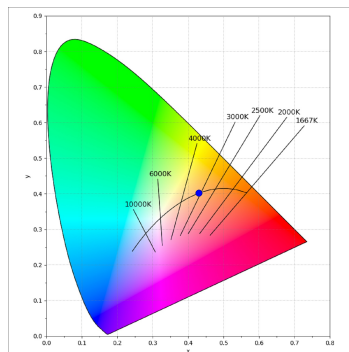

Finish: Texturised white RAL 9010

Installation: Recessed

TECHNICAL SPECIFICATIONS:

Light output:	867 lm	°K :	3000
Plum:	8,6W	CRI :	90
Efficacy:	100,8 lm/w	R9 :	60
UGR:	<19	MacAdam:	3
Type:	COB	Power Supply:	220-240V 50/60Hz
LED Lifetime:	78.000 L80B10 (Ta=25°C)	Gear:	Electronic
Power:	7W		

Light output tolerance +/- 10%

CUSTOM MADE OPTIONS:

HANCE DOWNLIGHT

HD2RE10FL930NW

HANCE G2 DOWN REC 1000 9WW FL WH

PHOTOMETRIC DATA :

HD2RE10FL930NW
 $\eta = 100\%$
 $I_{max} = 2218 \text{ cd/klm}$
 UTE:
 CIE: 100 100 100 100 100