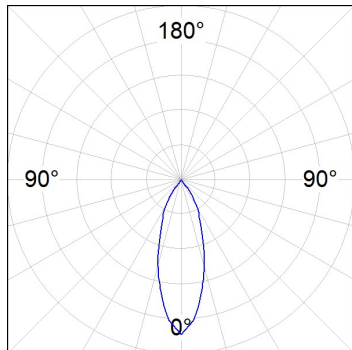

Light output tolerance +/- 10%

CUSTOM MADE OPTIONS:

HANCE DOWNLIGHT

HD2RE10FL930NB

HANCE G2 DOWN REC 1000 9WW FL BK

PHOTOMETRIC DATA :

HD2RE10FL930NB
 $\eta = 100\%$
 $I_{max} = 2218 \text{ cd/klm}$
 UTE:
 CIE: 100 100 100 100 100