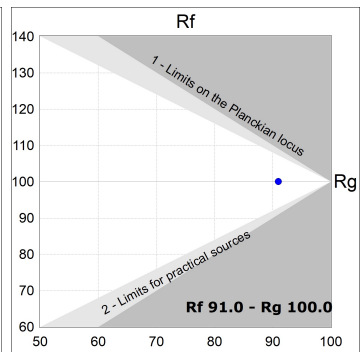

Finish: Texturised black RAL 9011

Installation: Recessed

TECHNICAL SPECIFICATIONS:

Light output:	867 lm	°K :	3000
Plum:	8,6W	CRI :	90
Efficacy:	100,8 lm/w	R9 :	60
UGR:	<19	MacAdam:	3
Type:	COB	Power Supply:	220-240V 50/60Hz
LED Lifetime:	78.000 L80B10 (Ta=25°C)	Gear:	Electronic
Power:	7W		

Light output tolerance +/- 10%

CUSTOM MADE OPTIONS:

HANCE DOWNLIGHT

HD2RE10FL930NB

HANCE G2 DOWN REC 1000 9WW FL BK

PHOTOMETRIC DATA :

HD2RE10FL930NB
 $\eta = 100\%$
 $I_{max} = 2218 \text{ cd/klm}$
 UTE:
 CIE: 100 100 100 100 100