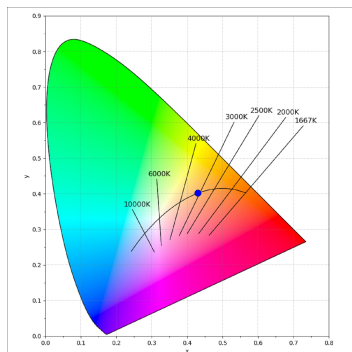

Light output tolerance +/- 10%

CUSTOM MADE OPTIONS:

HANCE DOWNLIGHT

HD2RE10FL930NB

HANCE G2 DOWN REC 1000 9WW FL BK

PHOTOMETRIC DATA :

HD2RE10FL930NB
 $\eta = 100\%$
 $I_{max} = 2218 \text{ cd/klm}$
 UTE:
 CIE: 100 100 100 100 100