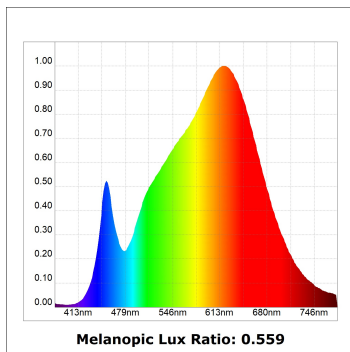

Finish: Texturised black RAL 9011

Installation: Recessed

TECHNICAL SPECIFICATIONS:

Light output:	867 lm	°K :	3000
Plum:	8,6W	CRI :	90
Efficacy:	100,8 lm/w	R9 :	60
UGR:	<19	MacAdam:	3
Type:	COB	Power Supply:	220-240V 50/60Hz
LED Lifetime:	78.000 L80B10 (Ta=25°C)	Gear:	Electronic
Power:	7W		

Light output tolerance +/- 10%

CUSTOM MADE OPTIONS:

HANCE DOWNLIGHT

HD2RE10FL930NB

HANCE G2 DOWN REC 1000 9WW FL BK

PHOTOMETRIC DATA :

HD2RE10FL930NB
 $\eta = 100\%$
 $I_{max} = 2218 \text{ cd/klm}$
 UTE:
 CIE: 100 100 100 100 100