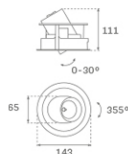

HD2RE10FL930NB

HANCE G2 DOWN REC 1000 9WW FL BK

Description:

LAMP multidirectional recessed downlight HANCE G2 DOWN REC 1000. Allowing 355° rotation and tilting up to 30°. Body and frame made of die-cast aluminium for proper thermal management. Black polycarbonate injection moulded anti-glare ring. 35° flood reflector. LED COB, 3000K and CRI90. Electronic ON OFF control gear included. IP20, IK07 ratings. Insulation Class II. LED life time: 78.000 L80B10 (Ta=25°C). Available finishes: Textured white and textured black.

Finish: Texturised black RAL 9011

Installation: Recessed

TECHNICAL SPECIFICATIONS:

Light output:	867 lm	°K :	3000
Plum:	8,6W	CRI :	90
Efficacy:	100,8 lm/w	R9 :	60
UGR:	<19	MacAdam:	3
Type:	COB	Power Supply:	220-240V 50/60Hz
LED Lifetime:	78.000 L80B10 (Ta=25°C)	Gear:	Electronic
Power:	7W		