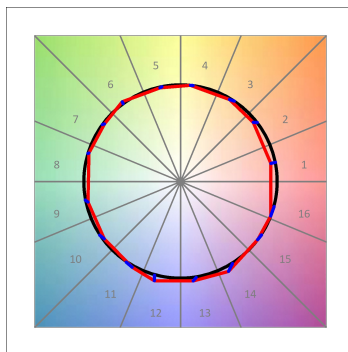

HD2RE10FL930NB

HANCE G2 DOWN REC 1000 9WW FL BK

Description:

LAMP multidirectional recessed downlight HANCE G2 DOWN REC 1000. Allowing 355° rotation and tilting up to 30°. Body and frame made of die-cast aluminium for proper thermal management. Black polycarbonate injection moulded anti-glare ring. 35° flood reflector. LED COB, 3000K and CRI90. Electronic ON OFF control gear included. IP20, IK07 ratings. Insulation Class II. LED life time: 78.000 L80B10 (Ta=25°C). Available finishes: Textured white and textured black.

Light output tolerance +/- 10%

CUSTOM MADE OPTIONS:

HANCE DOWNLIGHT

HD2RE10FL930NB

HANCE G2 DOWN REC 1000 9WW FL BK

PHOTOMETRIC DATA :

HD2RE10FL930NB
 $\eta = 100\%$
 $I_{max} = 2218 \text{ cd/klm}$
 UTE:
 CIE: 100 100 100 100 100