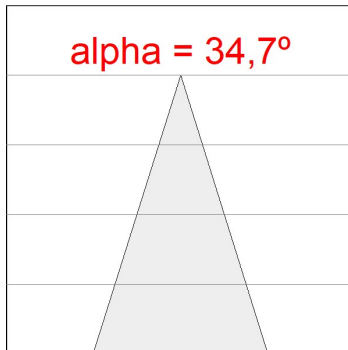

Light output tolerance +/- 10%

CUSTOM MADE OPTIONS:

HANCE DOWNLIGHT

HD2RE10FL930NB

HANCE G2 DOWN REC 1000 9WW FL BK

PHOTOMETRIC DATA :

HD2RE10FL930NB
 $\eta = 100\%$
 $I_{max} = 2218 \text{ cd/klm}$
 UTE:
 CIE: 100 100 100 100 100