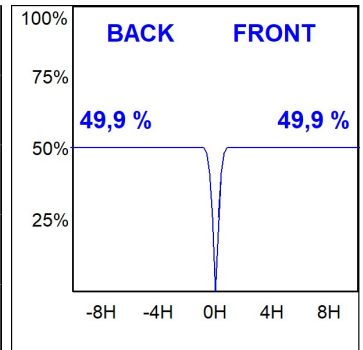

HD2RE10FL930NB

HANCE G2 DOWN REC 1000 9WW FL BK

Description:

LAMP multidirectional recessed downlight HANCE G2 DOWN REC 1000. Allowing 355° rotation and tilting up to 30°. Body and frame made of die-cast aluminium for proper thermal management. Black polycarbonate injection moulded anti-glare ring. 35° flood reflector. LED COB, 3000K and CRI90. Electronic ON OFF control gear included. IP20, IK07 ratings. Insulation Class II. LED life time: 78.000 L80B10 (Ta=25°C). Available finishes: Textured white and textured black.

Finish: Texturised black RAL 9011

Installation: Recessed

TECHNICAL SPECIFICATIONS:

Light output:	867 lm	°K :	3000
Plum:	8,6W	CRI :	90
Efficacy:	100,8 lm/w	R9 :	60
UGR:	<19	MacAdam:	3
Type:	COB	Power Supply:	220-240V 50/60Hz
LED Lifetime:	78.000 L80B10 (Ta=25°C)	Gear:	Electronic
Power:	7W		

Light output tolerance +/- 10%

CUSTOM MADE OPTIONS:

HANCE DOWNLIGHT

HD2RE10FL930NB

HANCE G2 DOWN REC 1000 9WW FL BK

PHOTOMETRIC DATA :

HD2RE10FL930NB
 $\eta = 100\%$
 $I_{max} = 2218 \text{ cd/klm}$
 UTE:
 CIE: 100 100 100 100 100