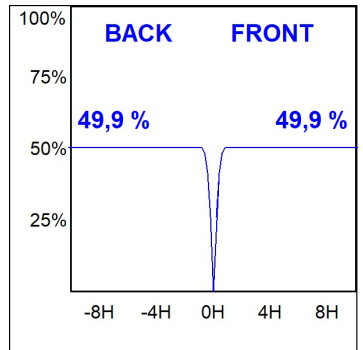

Finish: Texturised black RAL 9011

Installation: Recessed

TECHNICAL SPECIFICATIONS:

Light output:	867 lm	°K :	3000
Plum:	8,6W	CRI :	90
Efficacy:	100,8 lm/w	R9 :	60
UGR:	<19	MacAdam:	3
Type:	COB	Power Supply:	220-240V 50/60Hz
LED Lifetime:	78.000 L80B10 (Ta=25°C)	Gear:	Adjustable DALI
Power:	7W		

Light output tolerance +/- 10%

CUSTOM MADE OPTIONS:

HANCE DOWNLIGHT

HD2RE10FL930DB

HANCE G2 DOWN REC 1000 9WW FL DALI BK

PHOTOMETRIC DATA :

HD2RE10FL930DB
 $\eta = 100\%$
 $I_{max} = 2218 \text{ cd/klm}$
 UTE:
 CIE: 100 100 100 100 100