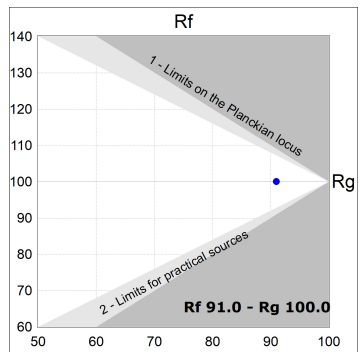

Finish: Texturised black RAL 9011

Installation: Recessed

TECHNICAL SPECIFICATIONS:

Light output:	867 lm	°K :	3000
Plum:	8,6W	CRI :	90
Efficacy:	100,8 lm/w	R9 :	60
UGR:	<19	MacAdam:	3
Type:	COB	Power Supply:	220-240V 50/60Hz
LED Lifetime:	78.000 L80B10 (Ta=25°C)	Gear:	Adjustable DALI
Power:	7W		

Light output tolerance +/- 10%

CUSTOM MADE OPTIONS:

HANCE DOWNLIGHT

HD2RE10FL930DB

HANCE G2 DOWN REC 1000 9WW FL DALI BK

PHOTOMETRIC DATA :

HD2RE10FL930DB
 $\eta = 100\%$
 $I_{max} = 2218 \text{ cd/klm}$
 UTE:
 CIE: 100 100 100 100 100