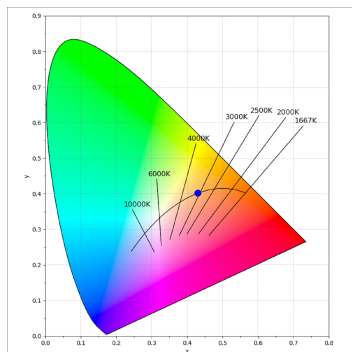

Light output tolerance +/- 10%

CUSTOM MADE OPTIONS:

HANCE DOWNLIGHT

HD2RE10FL930DB

HANCE G2 DOWN REC 1000 9WW FL DALI BK

PHOTOMETRIC DATA :

HD2RE10FL930DB
 $\eta = 100\%$
 $I_{max} = 2218 \text{ cd/klm}$
 UTE:
 CIE: 100 100 100 100 100