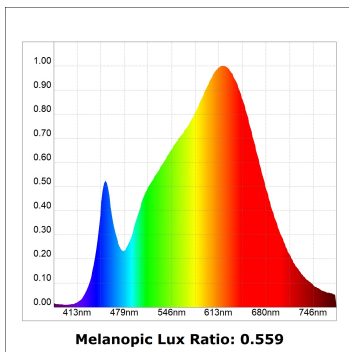

Finish: Texturised black RAL 9011

Installation: Recessed

TECHNICAL SPECIFICATIONS:

Light output:	867 lm	°K :	3000
Plum:	8,6W	CRI :	90
Efficacy:	100,8 lm/w	R9 :	60
UGR:	<19	MacAdam:	3
Type:	COB	Power Supply:	220-240V 50/60Hz
LED Lifetime:	78.000 L80B10 (Ta=25°C)	Gear:	Adjustable DALI
Power:	7W		

Light output tolerance +/- 10%

CUSTOM MADE OPTIONS:

HANCE DOWNLIGHT

HD2RE10FL930DB

HANCE G2 DOWN REC 1000 9WW FL DALI BK

PHOTOMETRIC DATA :

HD2RE10FL930DB
 $\eta = 100\%$
 $I_{max} = 2218 \text{ cd/klm}$
 UTE:
 CIE: 100 100 100 100 100