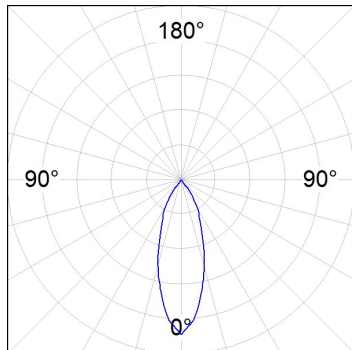

Light output tolerance +/- 10%

CUSTOM MADE OPTIONS:

HANCE DOWNLIGHT

HD2RE10FL930DB

HANCE G2 DOWN REC 1000 9WW FL DALI BK

PHOTOMETRIC DATA :

HD2RE10FL930DB
 $\eta = 100\%$
 $I_{max} = 2218 \text{ cd/klm}$
 UTE:
 CIE: 100 100 100 100 100