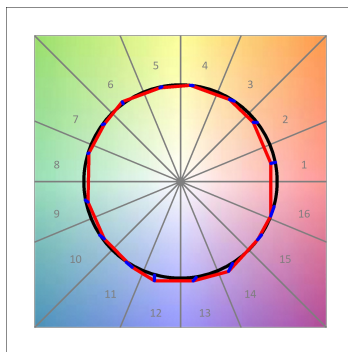

HANCE DOWNLIGHT

HD2RE10FL930DB

HANCE G2 DOWN REC 1000 9WW FL DALI BK

PHOTOMETRIC DATA :

HD2RE10FL930DB
 $\eta = 100\%$
 $I_{max} = 2218 \text{ cd/klm}$
UTE:
CIE: 100 100 100 100 100