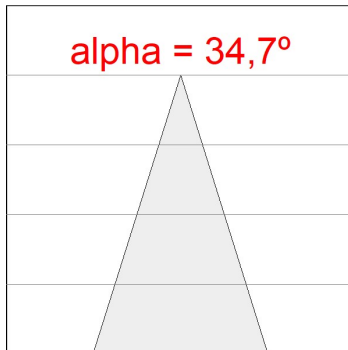

Light output tolerance +/- 10%

CUSTOM MADE OPTIONS:

HANCE DOWNLIGHT

HD2RE10FL930DB

HANCE G2 DOWN REC 1000 9WW FL DALI BK

PHOTOMETRIC DATA :

HD2RE10FL930DB
 $\eta = 100\%$
 $I_{max} = 2218 \text{ cd/klm}$
 UTE:
 CIE: 100 100 100 100 100