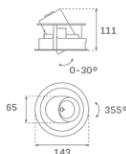

Finish: Texturised black RAL 9011

Installation: Recessed

TECHNICAL SPECIFICATIONS:

Light output:	867 lm	°K :	3000
Plum:	8,6W	CRI :	90
Efficacy:	100,8 lm/w	R9 :	60
UGR:	<19	MacAdam:	3
Type:	COB	Power Supply:	220-240V 50/60Hz
LED Lifetime:	78.000 L80B10 (Ta=25°C)	Gear:	Adjustable DALI
Power:	7W		