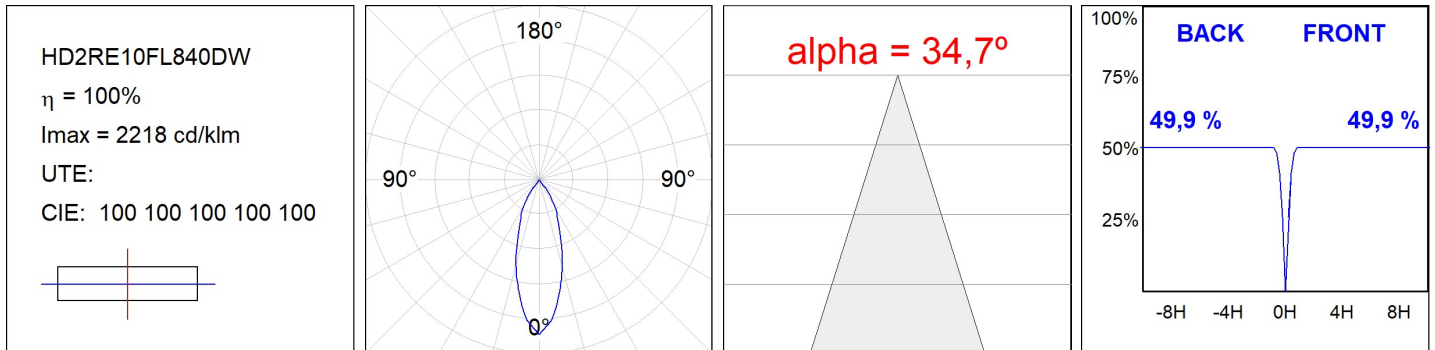

HD2RE10FL840DW

HANCE G2 DOWN REC 1000 NW FL DALI WH

PHOTOMETRIC DATA :