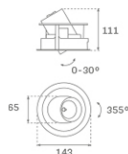

HANCE DOWNLIGHT

HD2RE10FL840DW

HANCE G2 DOWN REC 1000 NW FL DALI WH

Description:

LAMP multidirectional recessed downlight HANCE G2 DOWN REC 1000. Allowing 355° rotation and tilting up to 30°. Body and frame made of die-cast aluminium for proper thermal management. Black polycarbonate injection moulded anti-glare ring. 35° flood reflector. LED COB, 4000K and CRI80. Electronic DALI control gear included. IP20, IK07 ratings. Insulation Class II. LED life time: 78.000 L80B10 (Ta=25°C). Available finishes: Textured white and textured black.

Finish: Texturised white RAL 9010

Installation: Recessed

TECHNICAL SPECIFICATIONS:

Light output:	1.071 lm	°K :	4000
Plum:	8,6W	CRI :	80
Efficacy:	124,5 lm/w	R9 :	66
UGR:	<19	MacAdam:	3
Type:	COB	Power Supply:	220-240V 50/60Hz
LED Lifetime:	78.000 L80B10 (Ta=25°C)	Gear:	Adjustable DALI
Power:	7W		