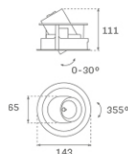

**HD2RE10FL830DW**

**HANCE G2 DOWN REC 1000 WW FL DALI WH**

**Description:**

LAMP multidirectional recessed downlight HANCE G2 DOWN REC 1000. Allowing 355° rotation and tilting up to 30°. Body and frame made of die-cast aluminium for proper thermal management. Black polycarbonate injection moulded anti-glare ring. 35° flood reflector. LED COB, 3000K and CRI80. Electronic DALI control gear included. IP20, IK07 ratings. Insulation Class II. LED life time: 78.000 L80B10 (Ta=25°C). Available finishes: Textured white and textured black.

**Finish:** Texturised white RAL 9010

**Installation:** Recessed

**TECHNICAL SPECIFICATIONS:**

<b>Light output:</b>	1.011 lm	<b>°K :</b>	3000
<b>Plum:</b>	8,6W	<b>CRI :</b>	80
<b>Efficacy:</b>	117,6 lm/w	<b>R9 :</b>	60
<b>UGR:</b>	<19	<b>MacAdam:</b>	3
<b>Type:</b>	COB	<b>Power Supply:</b>	220-240V 50/60Hz
<b>LED Lifetime:</b>	78.000 L80B10 (Ta=25°C)	<b>Gear:</b>	Adjustable DALI
<b>Power:</b>	7W		