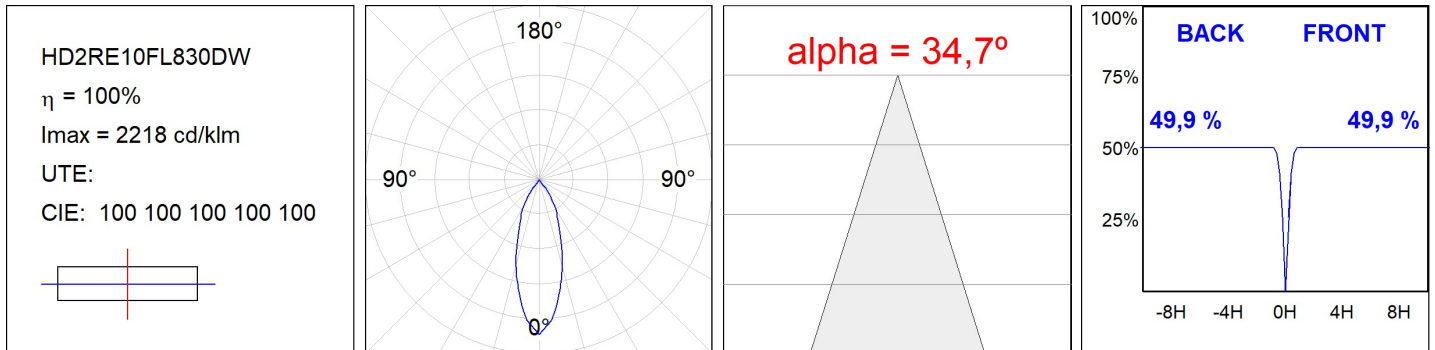

HD2RE10FL830DW

HANCE G2 DOWN REC 1000 WW FL DALI WH

PHOTOMETRIC DATA :