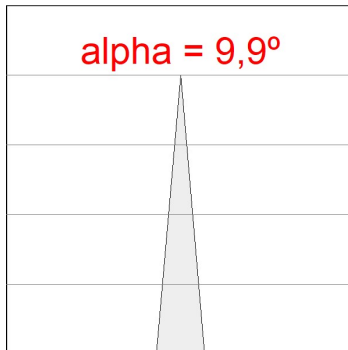

HANCE DOWNLIGHT

HD2RE07SS940NW

HANCE G2 DOWN REC 700 9NW SSP WH

PHOTOMETRIC DATA :

HD2RE10SS940NW
 $\eta = 99\%$
 $I_{max} = 19026 \text{ cd/klm}$
UTE:
CIE: 103 100 100 100 99