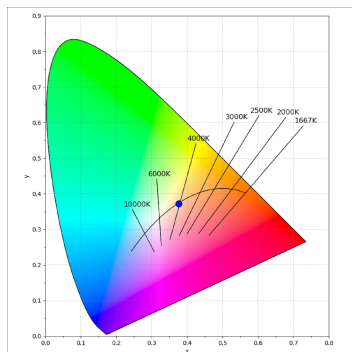

HANCE DOWNLIGHT

HD2RE07SS940NW

HANCE G2 DOWN REC 700 9NW SSP WH

PHOTOMETRIC DATA :

HD2RE10SS940NW
 $\eta = 99\%$
 $I_{max} = 19026 \text{ cd/klm}$
UTE:
CIE: 103 100 100 100 99