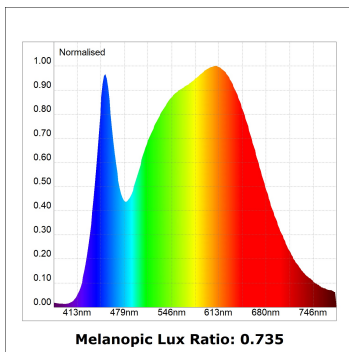

HANCE DOWNLIGHT

HD2RE07SS940NW

HANCE G2 DOWN REC 700 9NW SSP WH

PHOTOMETRIC DATA :

HD2RE10SS940NW
 $\eta = 99\%$
 $I_{max} = 19026 \text{ cd/klm}$
UTE:
CIE: 103 100 100 100 99