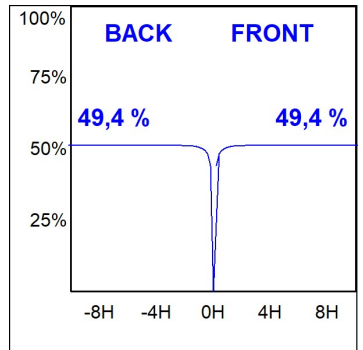

HANCE DOWNLIGHT

HD2RE07SS940NW

HANCE G2 DOWN REC 700 9NW SSP WH

PHOTOMETRIC DATA :

HD2RE10SS940NW
 $\eta = 99\%$
 $I_{max} = 19026 \text{ cd/klm}$
UTE:
CIE: 103 100 100 100 99