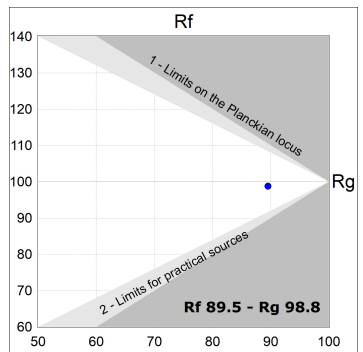

HANCE DOWNLIGHT

HD2RE07SS940NW

HANCE G2 DOWN REC 700 9NW SSP WH

PHOTOMETRIC DATA :

HD2RE10SS940NW
 $\eta = 99\%$
 $I_{max} = 19026 \text{ cd/klm}$
UTE:
CIE: 103 100 100 100 99