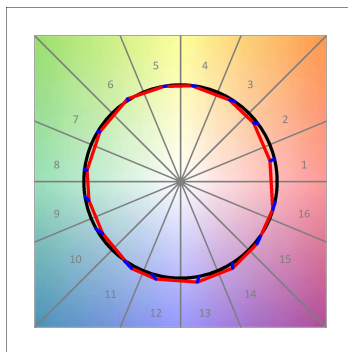

HANCE DOWNLIGHT

HD2RE07SS940NW

HANCE G2 DOWN REC 700 9NW SSP WH

PHOTOMETRIC DATA :

HD2RE10SS940NW
 $\eta = 99\%$
 $I_{max} = 19026 \text{ cd/klm}$
UTE:
CIE: 103 100 100 100 99