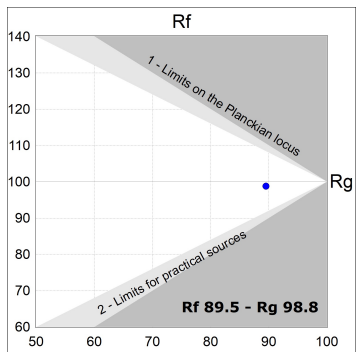

Finish: Texturised black RAL 9011

Installation: Recessed

TECHNICAL SPECIFICATIONS:

Light output:	492 lm	°K :	4000
Plum:	8,6W	CRI :	90
Efficacy:	57 lm/w	R9 :	62
UGR:	<16	MacAdam:	3
Type:	HIGH POWER	Power Supply:	220-240V 50/60Hz
LED Lifetime:	60.000 L90B10 (Ta=25°C)	Gear:	Electronic
Power:	7W		

Light output tolerance +/- 10%

CUSTOM MADE OPTIONS:

HANCE DOWNLIGHT

HD2RE07SS940NB

HANCE G2 DOWN REC 700 9NW SSP BK

PHOTOMETRIC DATA :

HD2RE10SS940NB
 $\eta = 99\%$
 $I_{max} = 19026 \text{ cd/klm}$
 UTE:
 CIE: 103 100 100 100 99