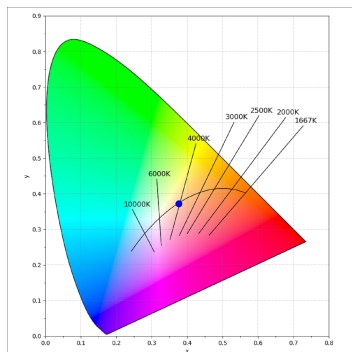

Light output tolerance +/- 10%

CUSTOM MADE OPTIONS:

HANCE DOWNLIGHT

HD2RE07SS940NB

HANCE G2 DOWN REC 700 9NW SSP BK

PHOTOMETRIC DATA :

HD2RE10SS940NB
 $\eta = 99\%$
 $I_{max} = 19026 \text{ cd/klm}$
 UTE:
 CIE: 103 100 100 100 99