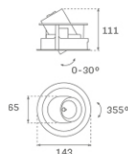

Finish: Texturised black RAL 9011

Installation: Recessed

TECHNICAL SPECIFICATIONS:

Light output:	492 lm	°K :	4000
Plum:	8,6W	CRI :	90
Efficacy:	57 lm/w	R9 :	62
UGR:	<16	MacAdam:	3
Type:	HIGH POWER	Power Supply:	220-240V 50/60Hz
LED Lifetime:	60.000 L90B10 (Ta=25°C)	Gear:	Electronic
Power:	7W		