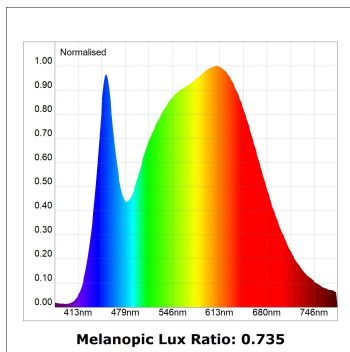

Finish: Texturised black RAL 9011

Installation: Recessed

TECHNICAL SPECIFICATIONS:

Light output:	492 lm	°K :	4000
Plum:	8,6W	CRI :	90
Efficacy:	57 lm/w	R9 :	62
UGR:	<16	MacAdam:	3
Type:	HIGH POWER	Power Supply:	220-240V 50/60Hz
LED Lifetime:	60.000 L90B10 (Ta=25°C)	Gear:	Electronic
Power:	7W		

Light output tolerance +/- 10%

CUSTOM MADE OPTIONS:

HANCE DOWNLIGHT

HD2RE07SS940NB

HANCE G2 DOWN REC 700 9NW SSP BK

PHOTOMETRIC DATA :

HD2RE10SS940NB
 $\eta = 99\%$
 $I_{max} = 19026 \text{ cd/klm}$
 UTE:
 CIE: 103 100 100 100 99