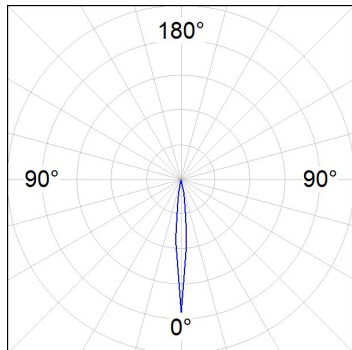

Light output tolerance +/- 10%

CUSTOM MADE OPTIONS:

HANCE DOWNLIGHT

HD2RE07SS940NB

HANCE G2 DOWN REC 700 9NW SSP BK

PHOTOMETRIC DATA :

HD2RE10SS940NB
 $\eta = 99\%$
 $I_{max} = 19026 \text{ cd/klm}$
 UTE:
 CIE: 103 100 100 100 99