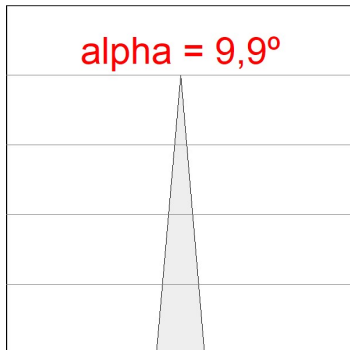

Light output tolerance +/- 10%

CUSTOM MADE OPTIONS:

HANCE DOWNLIGHT

HD2RE07SS940NB

HANCE G2 DOWN REC 700 9NW SSP BK

PHOTOMETRIC DATA :

HD2RE10SS940NB
 $\eta = 99\%$
 $I_{max} = 19026 \text{ cd/klm}$
 UTE:
 CIE: 103 100 100 100 99