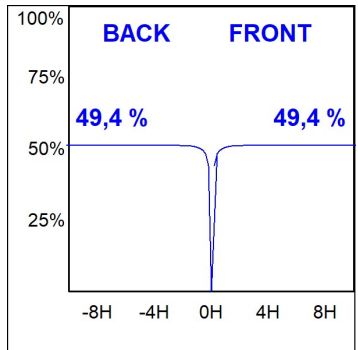

HANCE DOWNLIGHT

HD2RE07SS940NB

HANCE G2 DOWN REC 700 9NW SSP BK

Description:

LAMP multidirectional recessed downlight HANCE G2 DOWN REC 700. Allowing 355° rotation and tilting up to 30°. Body and frame made of die-cast aluminium for proper thermal management. Black polycarbonate injection moulded anti-glare ring. 10° super spot polycarbonate optics. LED HIGH POWER, 4000K and CRI90. Electronic ON OFF control gear included. IP20, IK07 ratings. Insulation Class II. LED life time: 60.000 L90B10 (Ta=25°C). Available finishes: Textured white and textured black.

Finish: Texturised black RAL 9011

Installation: Recessed

TECHNICAL SPECIFICATIONS:

Light output:	492 lm	°K :	4000
Plum:	8,6W	CRI :	90
Efficacy:	57 lm/w	R9 :	62
UGR:	<16	MacAdam:	3
Type:	HIGH POWER	Power Supply:	220-240V 50/60Hz
LED Lifetime:	60.000 L90B10 (Ta=25°C)	Gear:	Electronic
Power:	7W		

Light output tolerance +/- 10%

CUSTOM MADE OPTIONS:

HANCE DOWNLIGHT

HD2RE07SS940NB

HANCE G2 DOWN REC 700 9NW SSP BK

PHOTOMETRIC DATA :

HD2RE10SS940NB
 $\eta = 99\%$
 $I_{max} = 19026 \text{ cd/klm}$
 UTE:
 CIE: 103 100 100 100 99