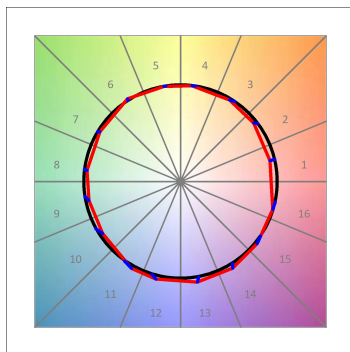

Light output tolerance +/- 10%

CUSTOM MADE OPTIONS:

HANCE DOWNLIGHT

HD2RE07SS940NB

HANCE G2 DOWN REC 700 9NW SSP BK

PHOTOMETRIC DATA :

HD2RE10SS940NB
 $\eta = 99\%$
 $I_{max} = 19026 \text{ cd/klm}$
 UTE:
 CIE: 103 100 100 100 99