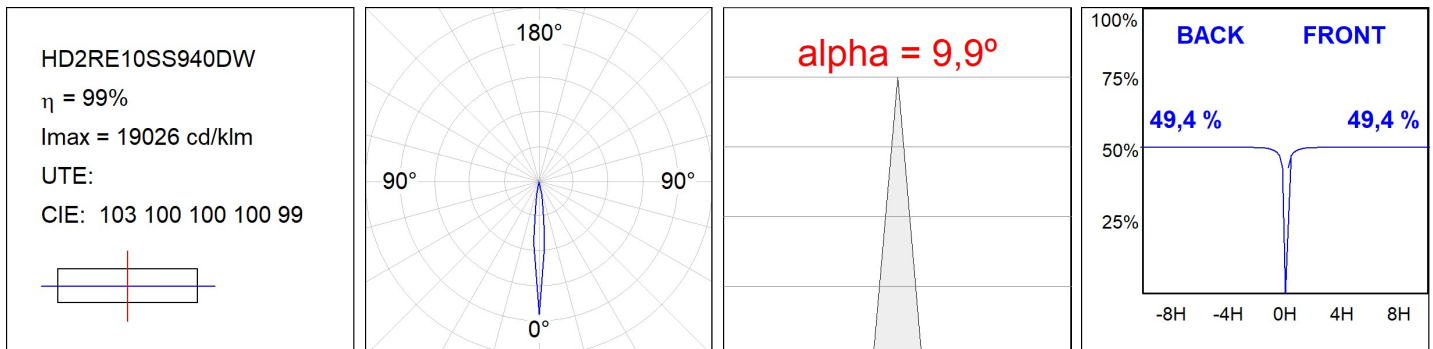

HANCE DOWNLIGHT

HD2RE07SS940DW

HANCE G2 DOWN REC 700 9NW SSP DALI WH

PHOTOMETRIC DATA :