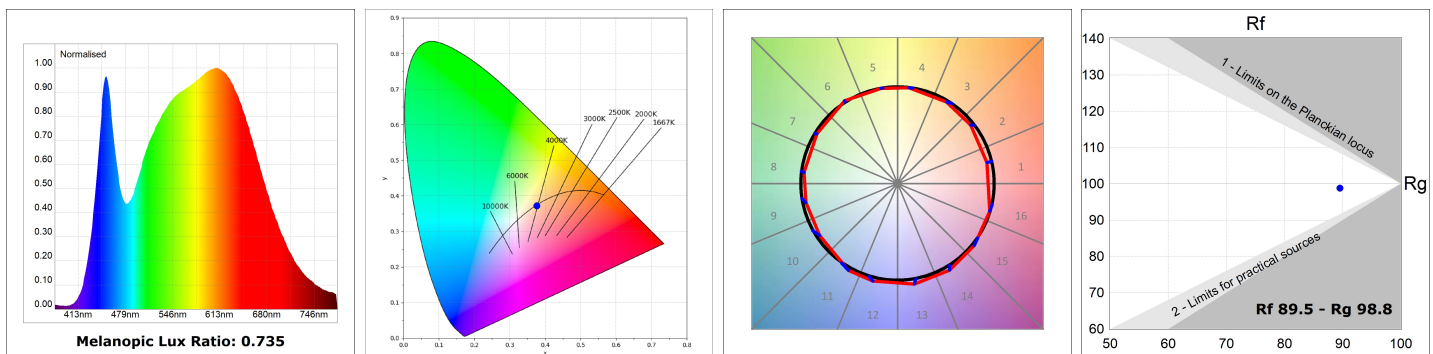

HANCE DOWNLIGHT

HD2RE07SS940DW

HANCE G2 DOWN REC 700 9NW SSP DALI WH

PHOTOMETRIC DATA :