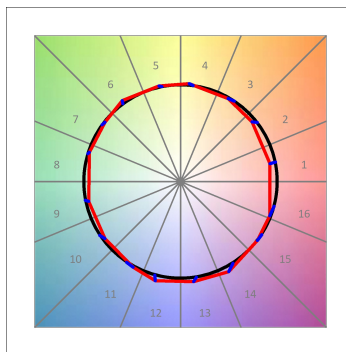

Light output tolerance +/- 10%

CUSTOM MADE OPTIONS:

HANCE DOWNLIGHT

HD2RE07SS930NB

HANCE G2 DOWN REC 700 9WW SSP BK

PHOTOMETRIC DATA :

HD2RE10SS930NB
 $\eta = 99\%$
 $I_{max} = 20858 \text{ cd/klm}$
 UTE:
 CIE: 103 100 100 100 99