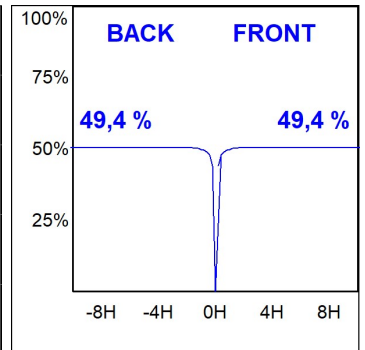

Finish: Texturised black RAL 9011

Installation: Recessed

TECHNICAL SPECIFICATIONS:

Light output:	438 lm	°K :	3000
Plum:	8,6W	CRI :	90
Efficacy:	51 lm/w	R9 :	53
UGR:	<16	MacAdam:	3
Type:	HIGH POWER	Power Supply:	220-240V 50/60Hz
LED Lifetime:	60.000 L90B10 (Ta=25°C)	Gear:	Electronic
Power:	7W		

Light output tolerance +/- 10%

CUSTOM MADE OPTIONS:

HANCE DOWNLIGHT

HD2RE07SS930NB

HANCE G2 DOWN REC 700 9WW SSP BK

PHOTOMETRIC DATA :

HD2RE10SS930NB
 $\eta = 99\%$
 $I_{max} = 20858 \text{ cd/klm}$
 UTE:
 CIE: 103 100 100 100 99