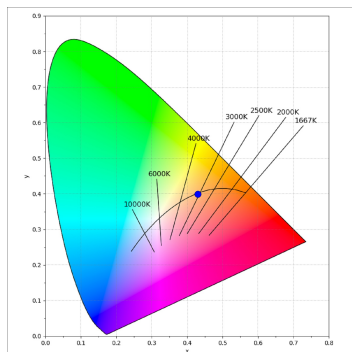

Light output tolerance +/- 10%

CUSTOM MADE OPTIONS:

HANCE DOWNLIGHT

HD2RE07SS930NB

HANCE G2 DOWN REC 700 9WW SSP BK

PHOTOMETRIC DATA :

HD2RE10SS930NB
 $\eta = 99\%$
 $I_{max} = 20858 \text{ cd/klm}$
 UTE:
 CIE: 103 100 100 100 99