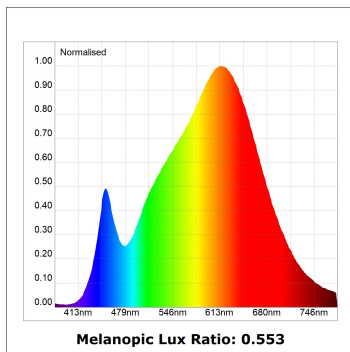

Finish: Texturised black RAL 9011

Installation: Recessed

TECHNICAL SPECIFICATIONS:

Light output:	438 lm	°K :	3000
Plum:	8,6W	CRI :	90
Efficacy:	51 lm/w	R9 :	53
UGR:	<16	MacAdam:	3
Type:	HIGH POWER	Power Supply:	220-240V 50/60Hz
LED Lifetime:	60.000 L90B10 (Ta=25°C)	Gear:	Electronic
Power:	7W		

Light output tolerance +/- 10%

CUSTOM MADE OPTIONS:

HANCE DOWNLIGHT

HD2RE07SS930NB

HANCE G2 DOWN REC 700 9WW SSP BK

PHOTOMETRIC DATA :

HD2RE10SS930NB
 $\eta = 99\%$
 $I_{max} = 20858 \text{ cd/klm}$
 UTE:
 CIE: 103 100 100 100 99