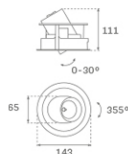

Finish: Texturised black RAL 9011

Installation: Recessed

TECHNICAL SPECIFICATIONS:

Light output:	438 lm	°K :	3000
Plum:	8,6W	CRI :	90
Efficacy:	51 lm/w	R9 :	53
UGR:	<16	MacAdam:	3
Type:	HIGH POWER	Power Supply:	220-240V 50/60Hz
LED Lifetime:	60.000 L90B10 (Ta=25°C)	Gear:	Electronic
Power:	7W		