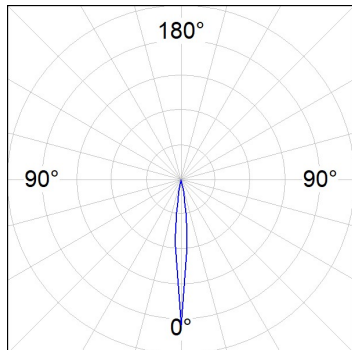

Light output tolerance +/- 10%

CUSTOM MADE OPTIONS:

HANCE DOWNLIGHT

HD2RE07SS930NB

HANCE G2 DOWN REC 700 9WW SSP BK

PHOTOMETRIC DATA :

HD2RE10SS930NB
 $\eta = 99\%$
 $I_{max} = 20858 \text{ cd/klm}$
 UTE:
 CIE: 103 100 100 100 99