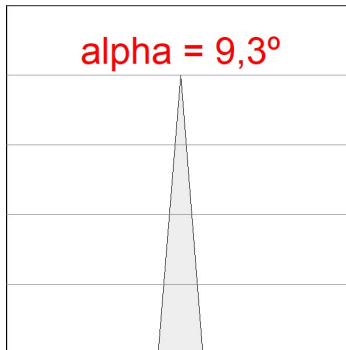

Light output tolerance +/- 10%

CUSTOM MADE OPTIONS:

HANCE DOWNLIGHT

HD2RE07SS930NB

HANCE G2 DOWN REC 700 9WW SSP BK

PHOTOMETRIC DATA :

HD2RE10SS930NB
 $\eta = 99\%$
 $I_{max} = 20858 \text{ cd/klm}$
 UTE:
 CIE: 103 100 100 100 99