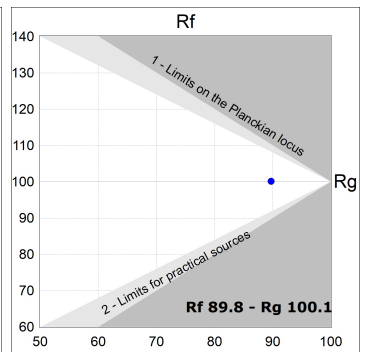

Finish: Texturised black RAL 9011

Installation: Recessed

TECHNICAL SPECIFICATIONS:

Light output:	438 lm	°K :	3000
Plum:	8,6W	CRI :	90
Efficacy:	51 lm/w	R9 :	53
UGR:	<16	MacAdam:	3
Type:	HIGH POWER	Power Supply:	220-240V 50/60Hz
LED Lifetime:	60.000 L90B10 (Ta=25°C)	Gear:	Electronic
Power:	7W		

Light output tolerance +/- 10%

CUSTOM MADE OPTIONS:

HANCE DOWNLIGHT

HD2RE07SS930NB

HANCE G2 DOWN REC 700 9WW SSP BK

PHOTOMETRIC DATA :

HD2RE10SS930NB
 $\eta = 99\%$
 $I_{max} = 20858 \text{ cd/klm}$
 UTE:
 CIE: 103 100 100 100 99