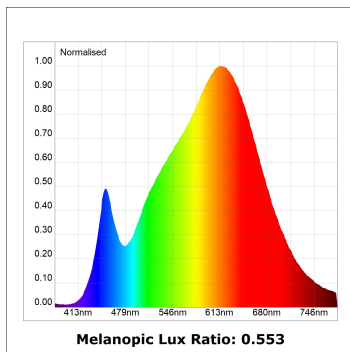

Finish: Texturised white RAL 9010

Installation: Recessed

TECHNICAL SPECIFICATIONS:

Light output:	438 lm	°K :	3000
Plum:	8,6W	CRI :	90
Efficacy:	51 lm/w	R9 :	53
UGR:	<16	MacAdam:	3
Type:	HIGH POWER	Power Supply:	220-240V 50/60Hz
LED Lifetime:	60.000 L90B10 (Ta=25°C)	Gear:	Adjustable DALI
Power:	7W		

Light output tolerance +/- 10%

CUSTOM MADE OPTIONS:

HANCE DOWNLIGHT

HD2RE07SS930DW

HANCE G2 DOWN REC 700 9WW SSP DALI WH

PHOTOMETRIC DATA :

HD2RE10SS930DW
 $\eta = 99\%$
 $I_{max} = 20858 \text{ cd/klm}$
 UTE:
 CIE: 103 100 100 100 99