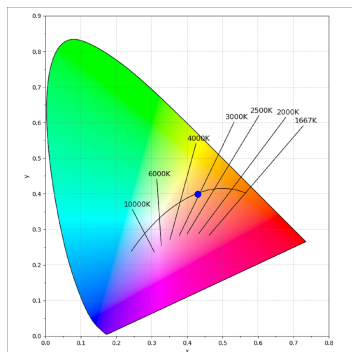

Finish: Texturised white RAL 9010

Installation: Recessed

TECHNICAL SPECIFICATIONS:

Light output:	438 lm	°K :	3000
Plum:	8,6W	CRI :	90
Efficacy:	51 lm/w	R9 :	53
UGR:	<16	MacAdam:	3
Type:	HIGH POWER	Power Supply:	220-240V 50/60Hz
LED Lifetime:	60.000 L90B10 (Ta=25°C)	Gear:	Adjustable DALI
Power:	7W		

Light output tolerance +/- 10%

CUSTOM MADE OPTIONS:

HANCE DOWNLIGHT

HD2RE07SS930DW

HANCE G2 DOWN REC 700 9WW SSP DALI WH

PHOTOMETRIC DATA :

HD2RE10SS930DW
 $\eta = 99\%$
 $I_{max} = 20858 \text{ cd/klm}$
 UTE:
 CIE: 103 100 100 100 99