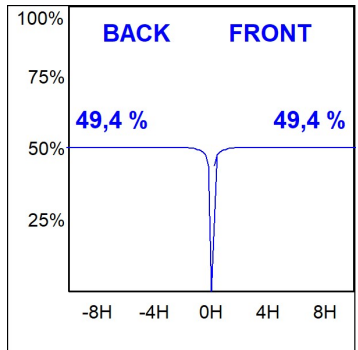

Finish: Texturised white RAL 9010

Installation: Recessed

TECHNICAL SPECIFICATIONS:

Light output:	438 lm	°K :	3000
Plum:	8,6W	CRI :	90
Efficacy:	51 lm/w	R9 :	53
UGR:	<16	MacAdam:	3
Type:	HIGH POWER	Power Supply:	220-240V 50/60Hz
LED Lifetime:	60.000 L90B10 (Ta=25°C)	Gear:	Adjustable DALI
Power:	7W		

Light output tolerance +/- 10%

CUSTOM MADE OPTIONS:

HANCE DOWNLIGHT

HD2RE07SS930DW

HANCE G2 DOWN REC 700 9WW SSP DALI WH

PHOTOMETRIC DATA :

HD2RE10SS930DW
 $\eta = 99\%$
 $I_{max} = 20858 \text{ cd/klm}$
 UTE:
 CIE: 103 100 100 100 99