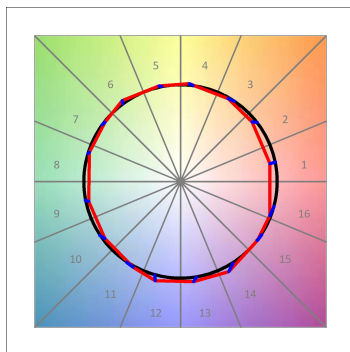

Light output tolerance +/- 10%

CUSTOM MADE OPTIONS:

HANCE DOWNLIGHT

HD2RE07SS930DW

HANCE G2 DOWN REC 700 9WW SSP DALI WH

PHOTOMETRIC DATA :

HD2RE10SS930DW
 $\eta = 99\%$
 $I_{max} = 20858 \text{ cd/klm}$
 UTE:
 CIE: 103 100 100 100 99