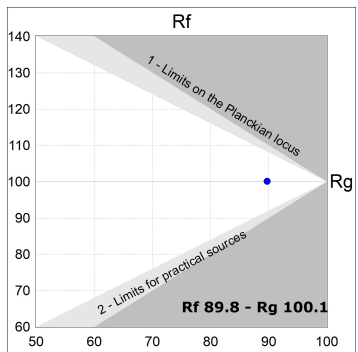

Finish: Texturised white RAL 9010

Installation: Recessed

TECHNICAL SPECIFICATIONS:

Light output:	438 lm	°K :	3000
Plum:	8,6W	CRI :	90
Efficacy:	51 lm/w	R9 :	53
UGR:	<16	MacAdam:	3
Type:	HIGH POWER	Power Supply:	220-240V 50/60Hz
LED Lifetime:	60.000 L90B10 (Ta=25°C)	Gear:	Adjustable DALI
Power:	7W		

Light output tolerance +/- 10%

CUSTOM MADE OPTIONS:

HANCE DOWNLIGHT

HD2RE07SS930DW

HANCE G2 DOWN REC 700 9WW SSP DALI WH

PHOTOMETRIC DATA :

HD2RE10SS930DW
 $\eta = 99\%$
 $I_{max} = 20858 \text{ cd/klm}$
 UTE:
 CIE: 103 100 100 100 99