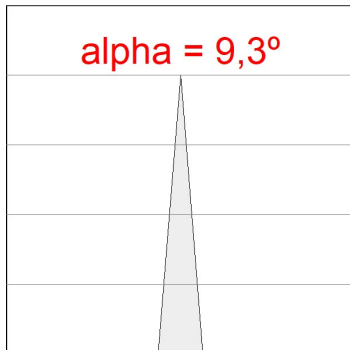

Light output tolerance +/- 10%

CUSTOM MADE OPTIONS:

HANCE DOWNLIGHT

HD2RE07SS930DW

HANCE G2 DOWN REC 700 9WW SSP DALI WH

PHOTOMETRIC DATA :

HD2RE10SS930DW
 $\eta = 99\%$
 $I_{max} = 20858 \text{ cd/klm}$
 UTE:
 CIE: 103 100 100 100 99