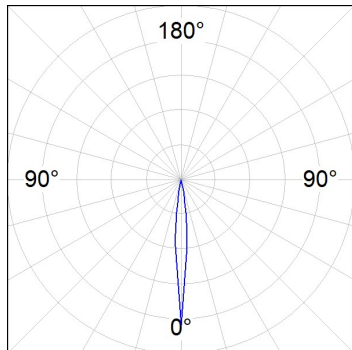

Finish: Texturised white RAL 9010

Installation: Recessed

TECHNICAL SPECIFICATIONS:

Light output:	438 lm	°K :	3000
Plum:	8,6W	CRI :	90
Efficacy:	51 lm/w	R9 :	53
UGR:	<16	MacAdam:	3
Type:	HIGH POWER	Power Supply:	220-240V 50/60Hz
LED Lifetime:	60.000 L90B10 (Ta=25°C)	Gear:	Adjustable DALI
Power:	7W		

Light output tolerance +/- 10%

CUSTOM MADE OPTIONS:

HANCE DOWNLIGHT

HD2RE07SS930DW

HANCE G2 DOWN REC 700 9WW SSP DALI WH

PHOTOMETRIC DATA :

HD2RE10SS930DW
 $\eta = 99\%$
 $I_{max} = 20858 \text{ cd/klm}$
 UTE:
 CIE: 103 100 100 100 99