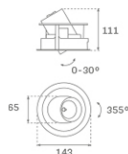

Finish: Texturised white RAL 9010

Installation: Recessed

TECHNICAL SPECIFICATIONS:

Light output:	438 lm	°K :	3000
Plum:	8,6W	CRI :	90
Efficacy:	51 lm/w	R9 :	53
UGR:	<16	MacAdam:	3
Type:	HIGH POWER	Power Supply:	220-240V 50/60Hz
LED Lifetime:	60.000 L90B10 (Ta=25°C)	Gear:	Adjustable DALI
Power:	7W		