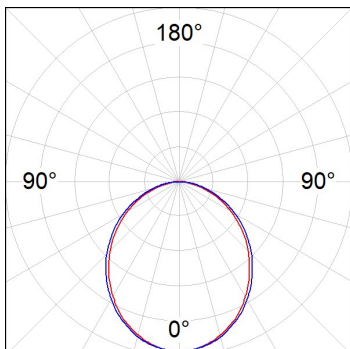

F31TR224MOOP840DW

- FIL35 TRIM 2240 5920 NW OPAL DALI WH.

Description:

Finish: Matte white RAL 9010

TECHNICAL SPECIFICATIONS:

Light output:	3.544 lm	°K :	4000
Plum:	36W	CRI :	80
Efficacy:	98,4 lm/w	MacAdam:	3
Type:	MID POWER LED	Power Supply:	220-240V 50/60Hz
LED Lifetime:	70.000 L80 B10 (Ta=25°C)	Gear:	Adjustable DALI
Power:	32W		

Light output tolerance +/- 10%

PHOTOMETRIC DATA :

F31TR224MOOP840DW
 $\eta = 100\%$
 $I_{max} = 389 \text{ cd/klm}$
UTE: 1,00E
CIE: 49 80 97 100 100

ACCESORIES :

Assembly

Product code:

F3COX/MMB

Description: