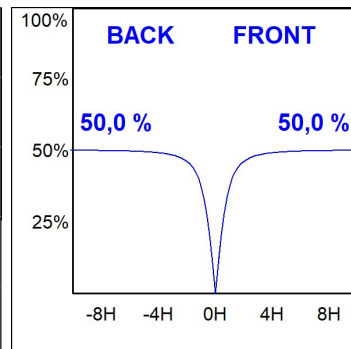

F31TR224MOOP840DW

- FIL35 TRIM 2240 5920 NW OPAL DALI WH.

Description:

Finish: Matte white RAL 9010

TECHNICAL SPECIFICATIONS:

Light output:	3.544 lm	°K :	4000
Plum:	36W	CRI :	80
Efficacy:	98,4 lm/w	MacAdam:	3
Type:	MID POWER LED	Power Supply:	220-240V 50/60Hz
LED Lifetime:	70.000 L80 B10 (Ta=25°C)	Gear:	Adjustable DALI
Power:	32W		

Light output tolerance +/- 10%

PHOTOMETRIC DATA :

F31TR224MOOP840DW
 $\eta = 100\%$
 $I_{max} = 389 \text{ cd/klm}$
UTE: 1,00E
CIE: 49 80 97 100 100

ACCESORIES :

Assembly

Product code:

F3COX/MMB

Description: